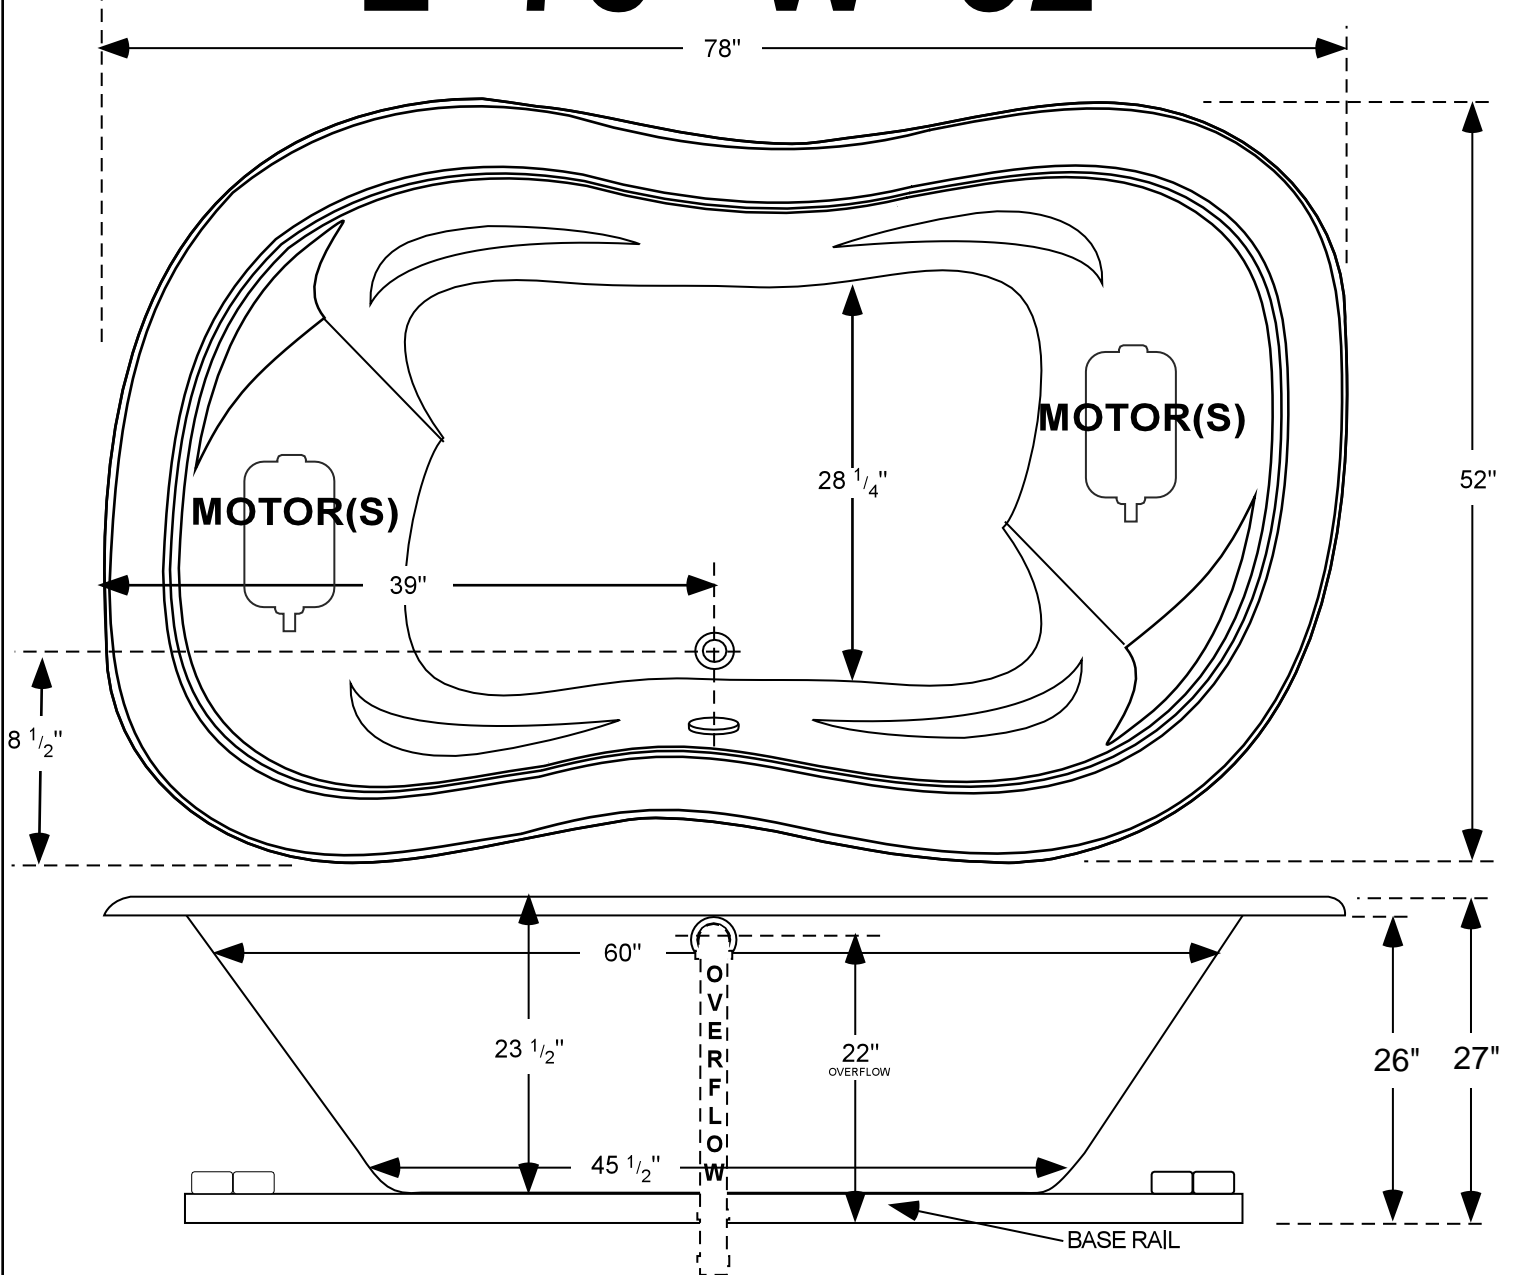

7852

L=78" W=52"

RECOMMEND DO NOT BUILD TUB SURROUND PRIOR TO DELIVERY
MANUFACTURER NOT RESPONSIBLE FOR ERRORS IN CONSTRUCTION OF
TUB SURROUND BUILT PRIOR TO RECEIVING TUB.
SEE INSTALLATION BOOKLET.

All measurements are plus or minus 1", and are subject to change without notice.