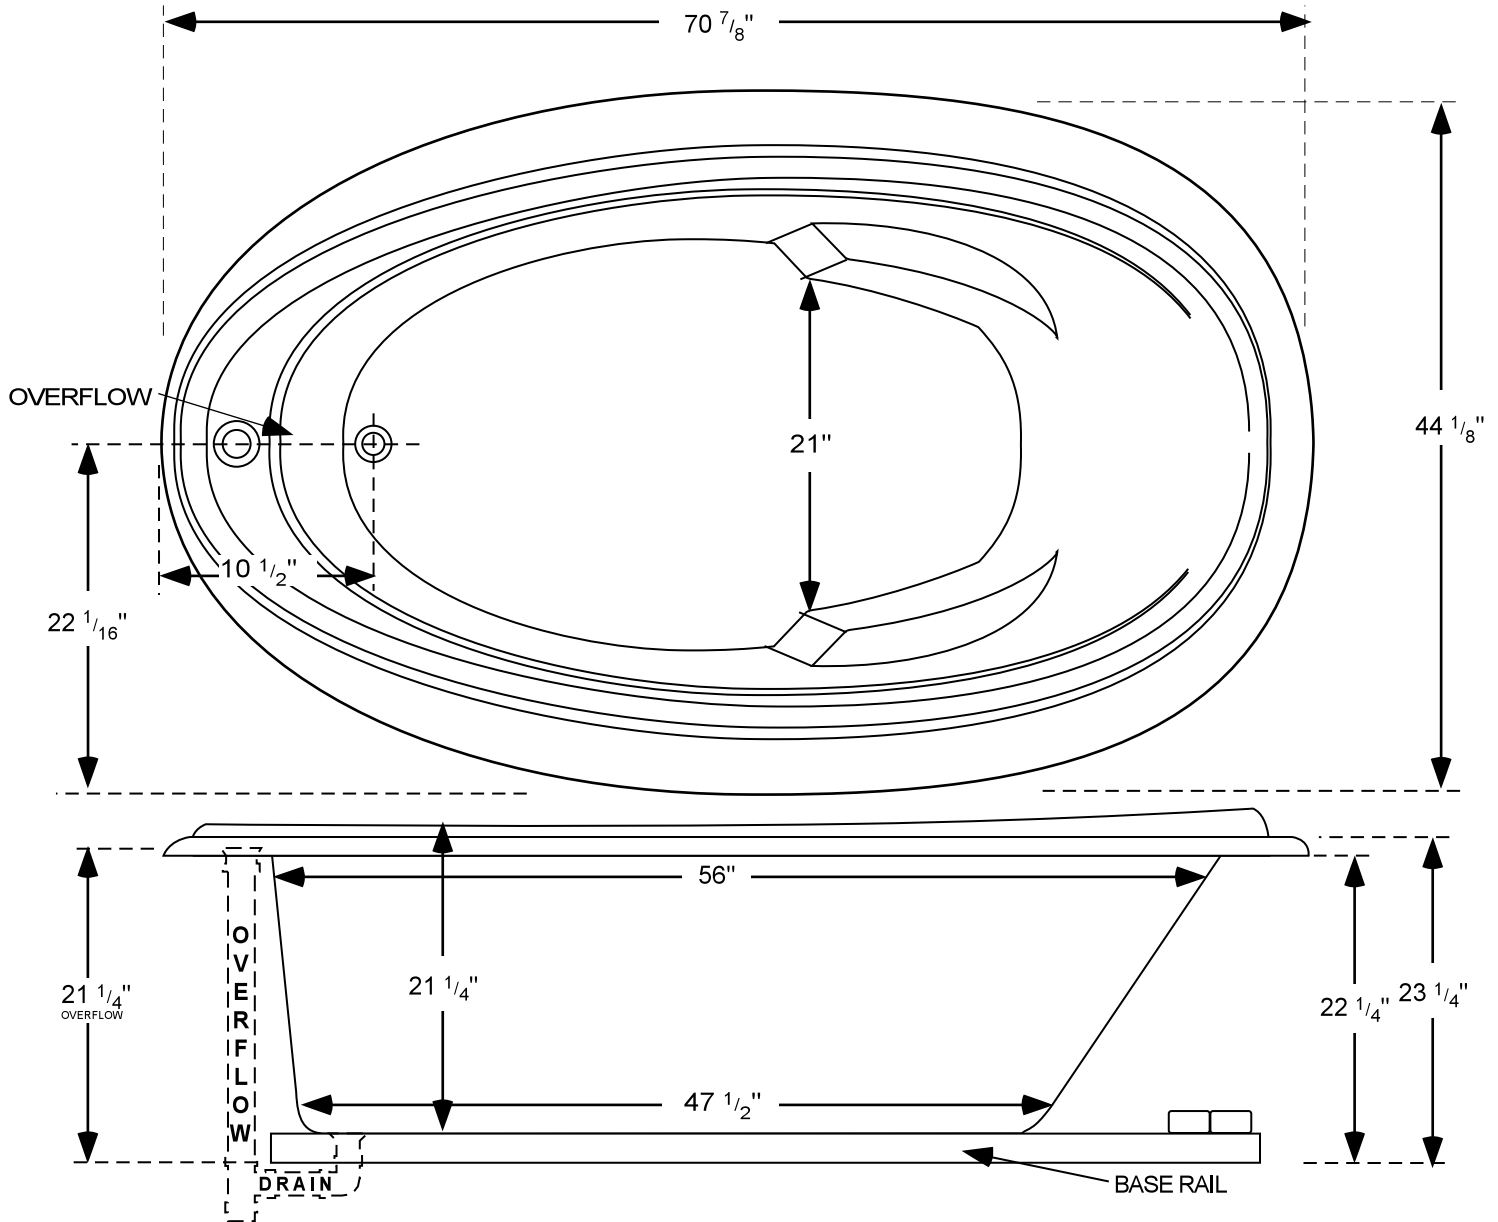

ALL SPECIFICATIONS VALID AS OF 11/01/2022
AND SUPERSEDES ALL PREVIOUS PUBLISHED DATA

7244

L=70 7/8" W=44 1/8"

DO NOT BUILD TUB SURROUND PRIOR TO DELIVERY OF TUB.

MANUFACTURER NOT RESPONSIBLE FOR ERRORS IN CONSTRUCTION OF
TUB SURROUND BUILT PRIOR TO RECEIVING TUB.

SEE INSTALLATION BOOKLET.

All measurements are plus or minus 1", and are subject to change without notice.