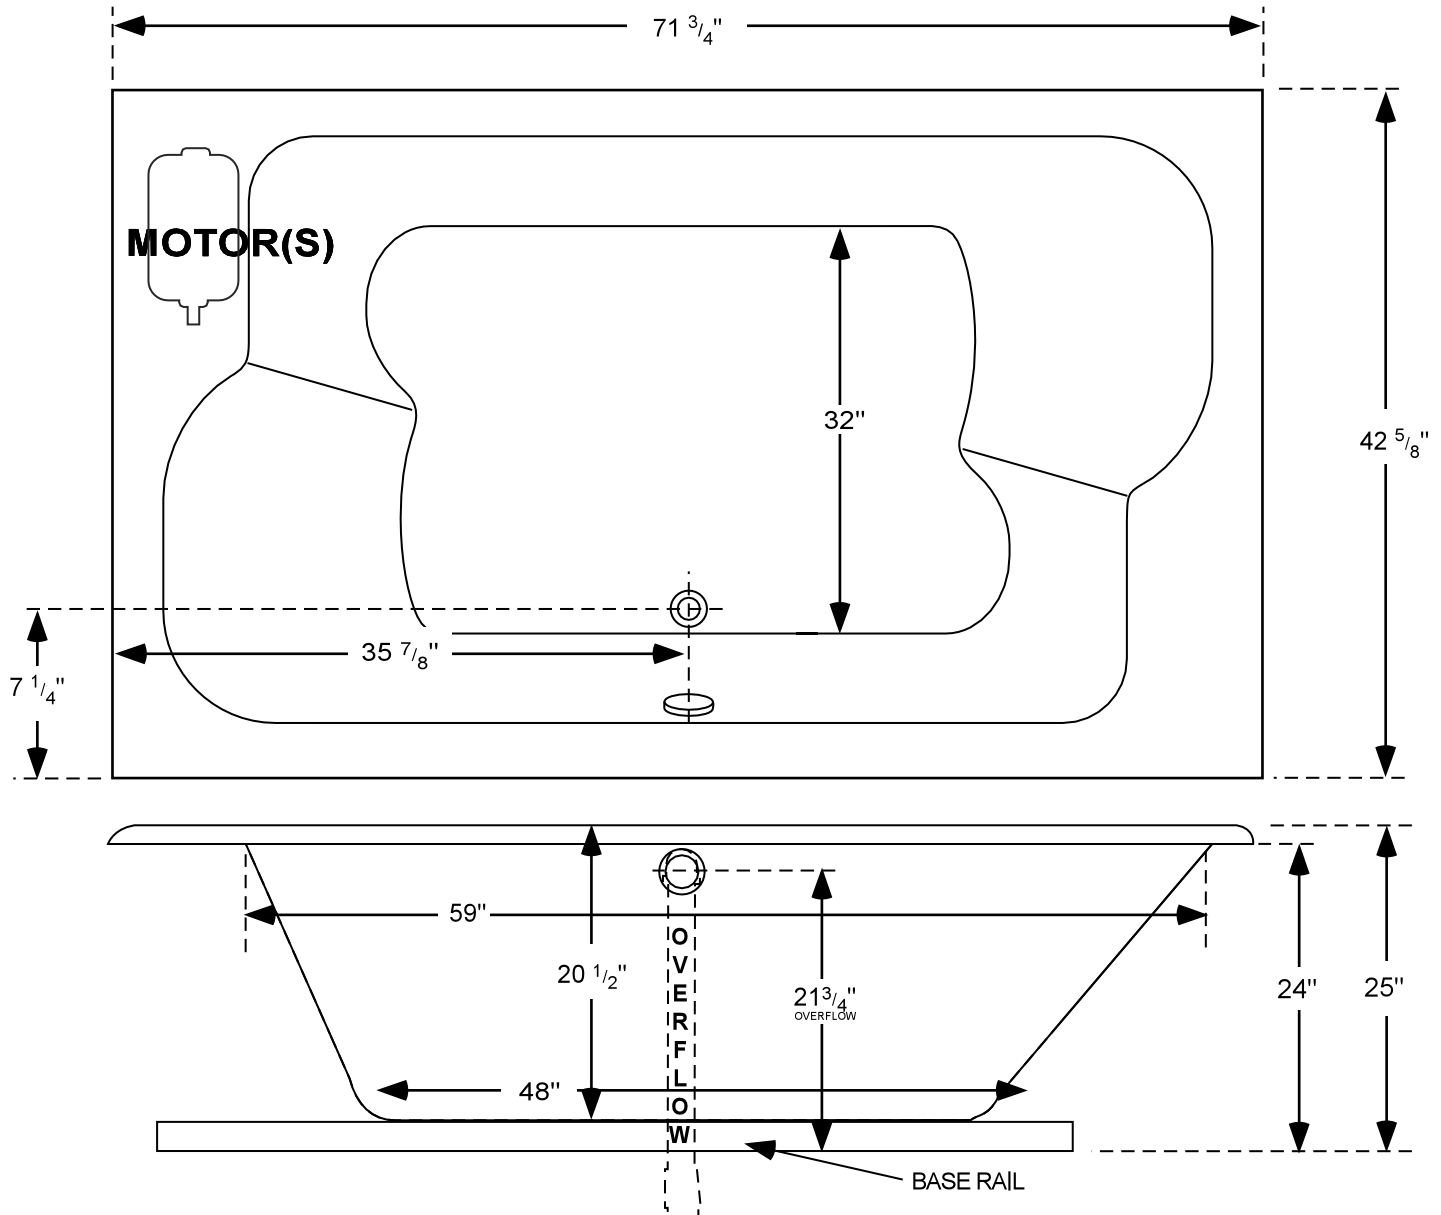

## L=71 3/4" W=42"

**RECOMMEND DO NOT BUILD TUB SURROUND PRIOR TO DELIVERY**  
MANUFACTURER NOT RESPONSIBLE FOR ERRORS IN CONSTRUCTION OF  
TUB SURROUND BUILT PRIOR TO RECEIVING TUB.  
SEE INSTALLATION BOOKLET.  
All measurements are plus or minus 1", and are subject to change without notice.