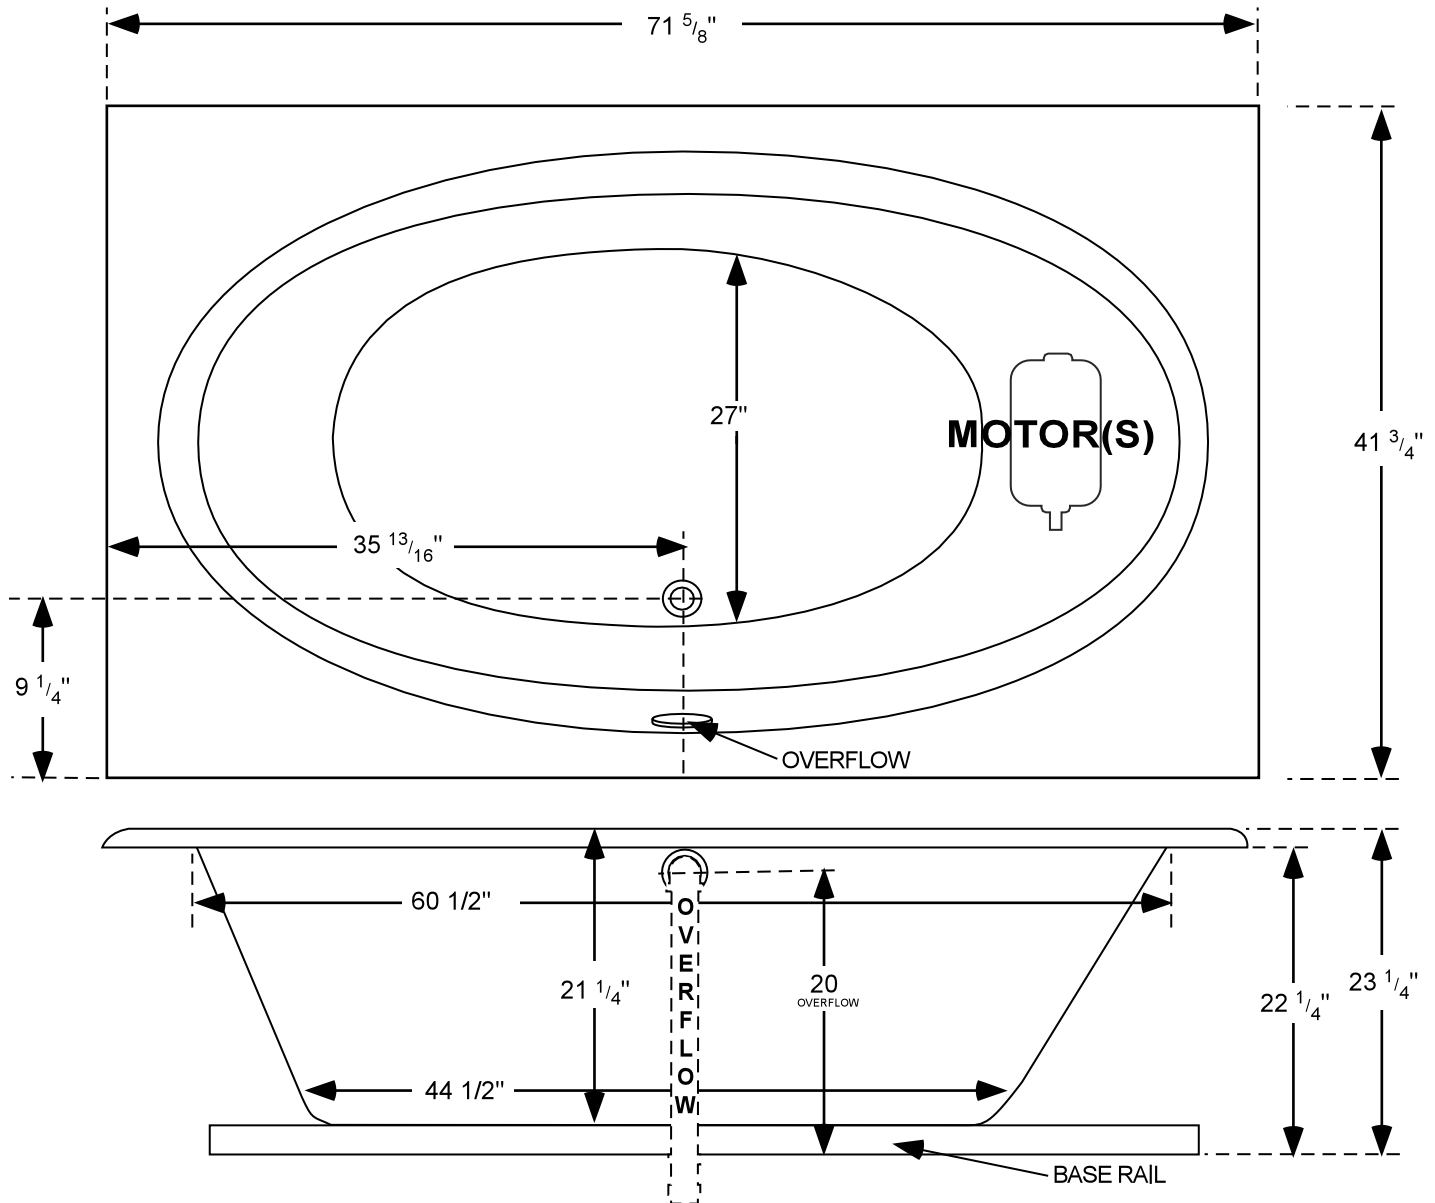

7242

L=71 5/8" W=41 3/4"

RECOMMEND DO NOT BUILD TUB SURROUND PRIOR TO DELIVERY
MANUFACTURER NOT RESPONSIBLE FOR ERRORS IN CONSTRUCTION OF
TUB SURROUND BUILT PRIOR TO RECEIVING TUB.
SEE INSTALLATION BOOKLET.

All measurements are plus or minus 1", and are subject to change without notice.