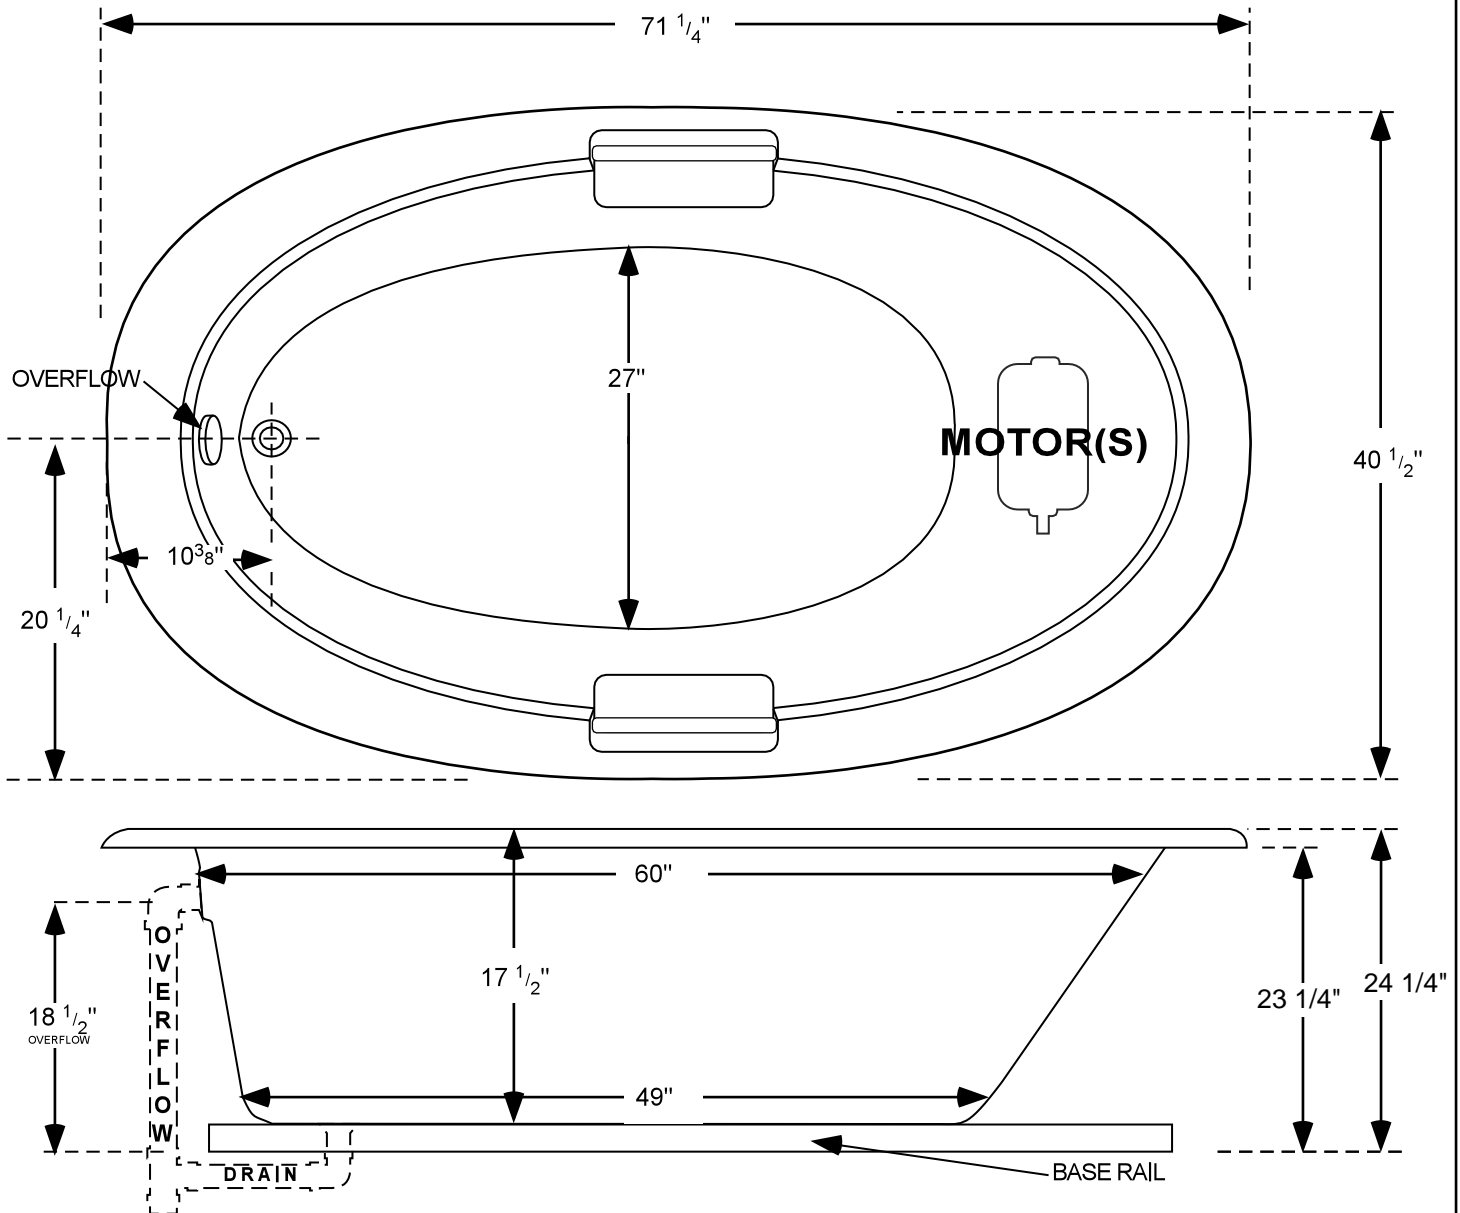

7242

L=71 1/4" W=40 1/2"

RECOMMEND DO NOT BUILD TUB SURROUND PRIOR TO DELIVERY
MANUFACTURER NOT RESPONSIBLE FOR ERRORS IN CONSTRUCTION OF
TUB SURROUND BUILT PRIOR TO RECEIVING TUB.
SEE INSTALLATION BOOKLET.

All measurements are plus or minus 1", and are subject to change without notice.