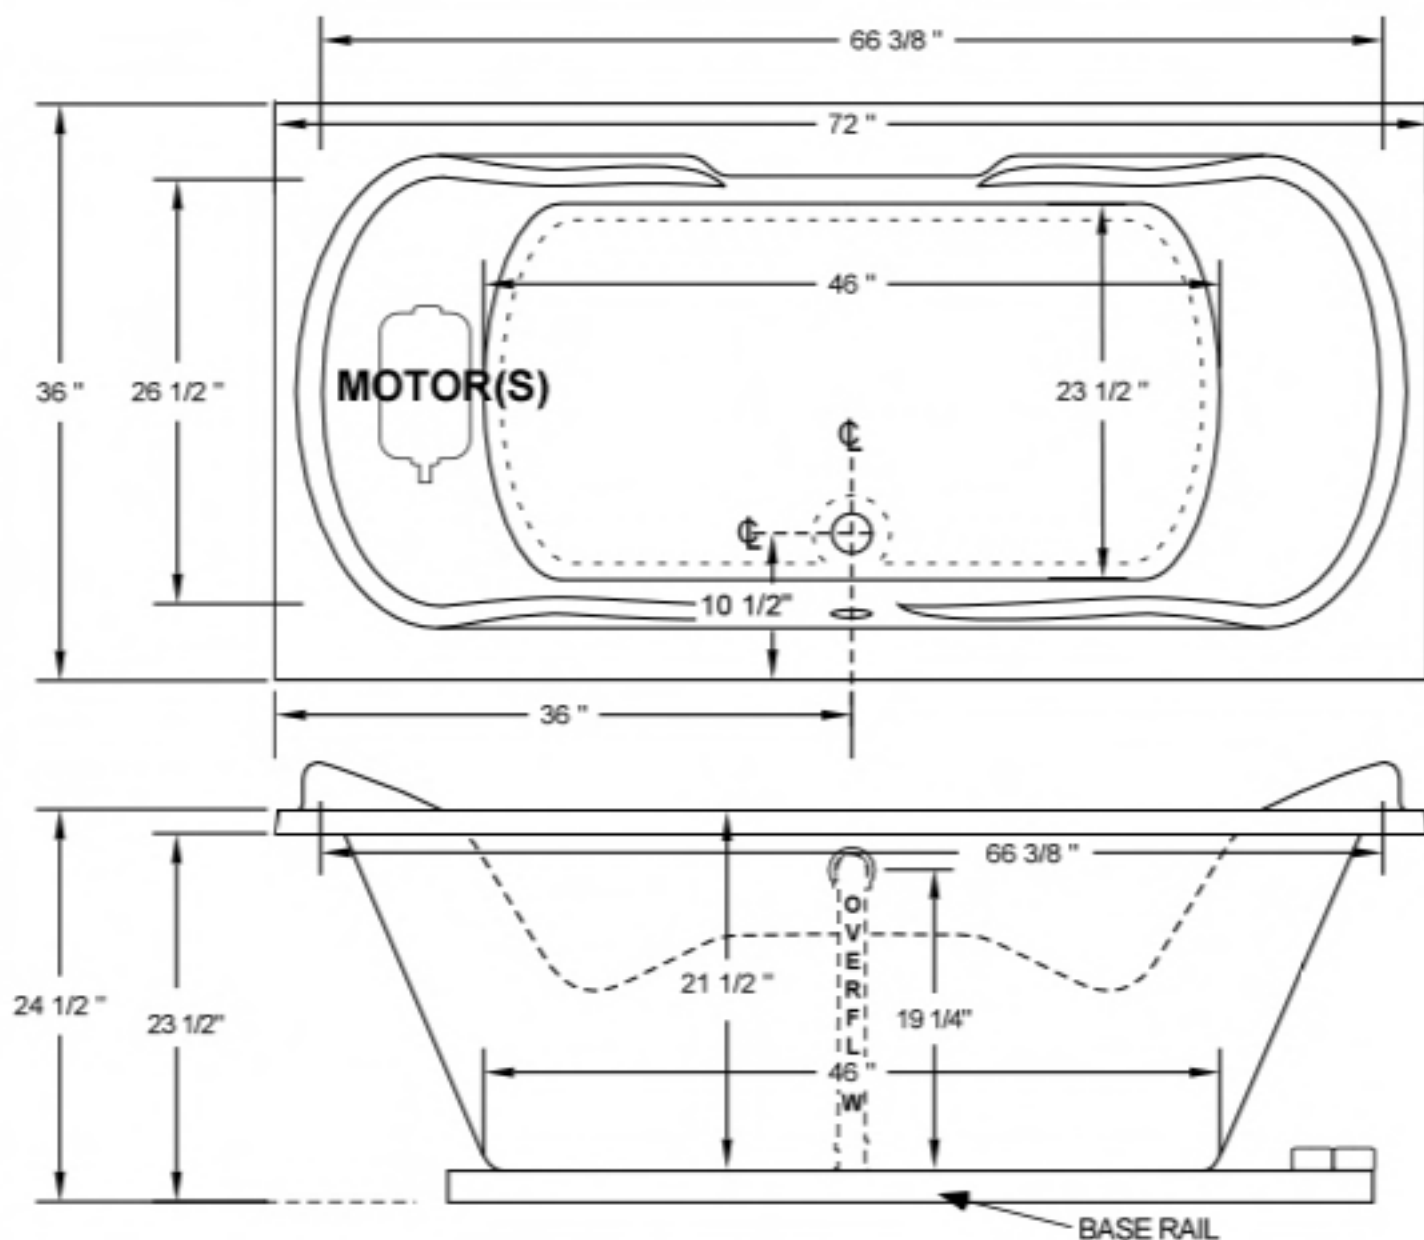

7236

L=72" W=36"

DO NOT BUILD TUB SURROUND PRIOR TO DELIVERY OF TUB.

MANUFACTURER NOT RESPONSIBLE FOR ERRORS IN CONSTRUCTION OF
TUB SURROUND BUILT PRIOR TO RECEIVING TUB.

SEE INSTALLATION BOOKLET.

All measurements are plus or minus 1", and are subject to change without notice.