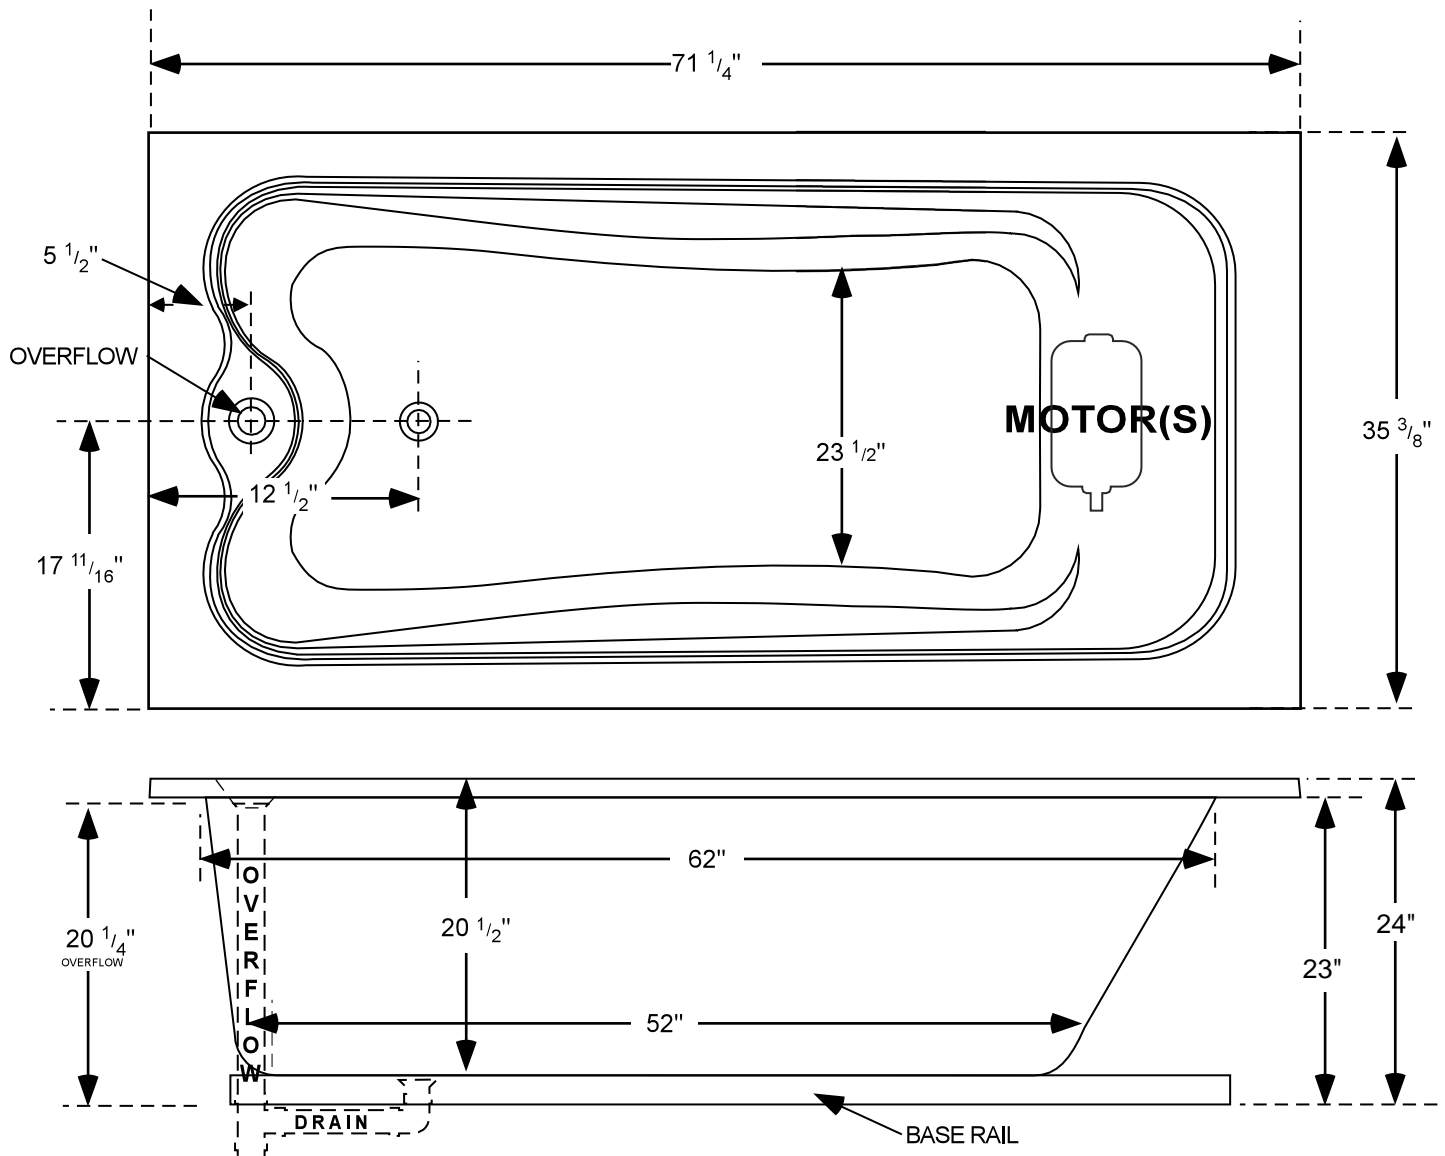

7236

L=71 1/4" W=35 3/8"

RECOMMEND DO NOT BUILD TUB SURROUND PRIOR TO DELIVERY
MANUFACTURER NOT RESPONSIBLE FOR ERRORS IN CONSTRUCTION OF
TUB SURROUND BUILT PRIOR TO RECEIVING TUB.
SEE INSTALLATION BOOKLET.
All measurements are plus or minus 1", and are subject to change without notice.