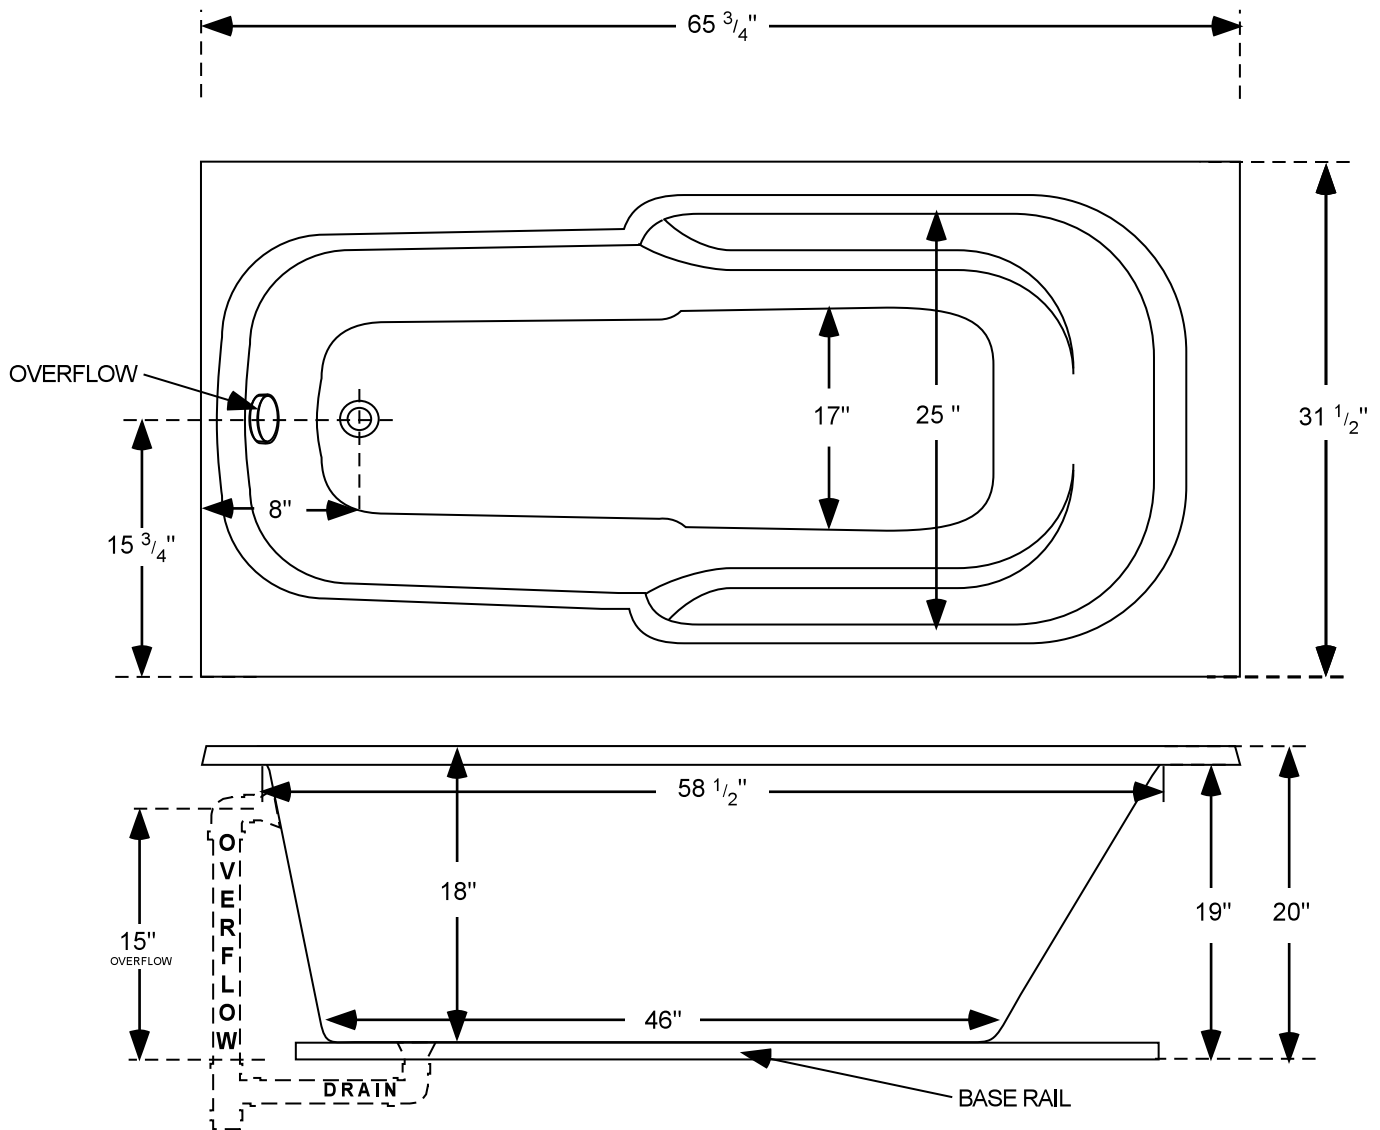

ALL SPECIFICATIONS VALID AS OF 11/01/2022
AND SUPERSEDES ALL PREVIOUS PUBLISHED DATA

6632

L=65 31/4" W=41 3/4"

DO NOT BUILD TUB SURROUND PRIOR TO DELIVERY OF TUB.
MANUFACTURER NOT RESPONSIBLE FOR ERRORS IN CONSTRUCTION OF
TUB SURROUND BUILT PRIOR TO RECEIVING TUB.
SEE INSTALLATION BOOKLET.

All measurements are plus or minus 1", and are subject to change without notice.