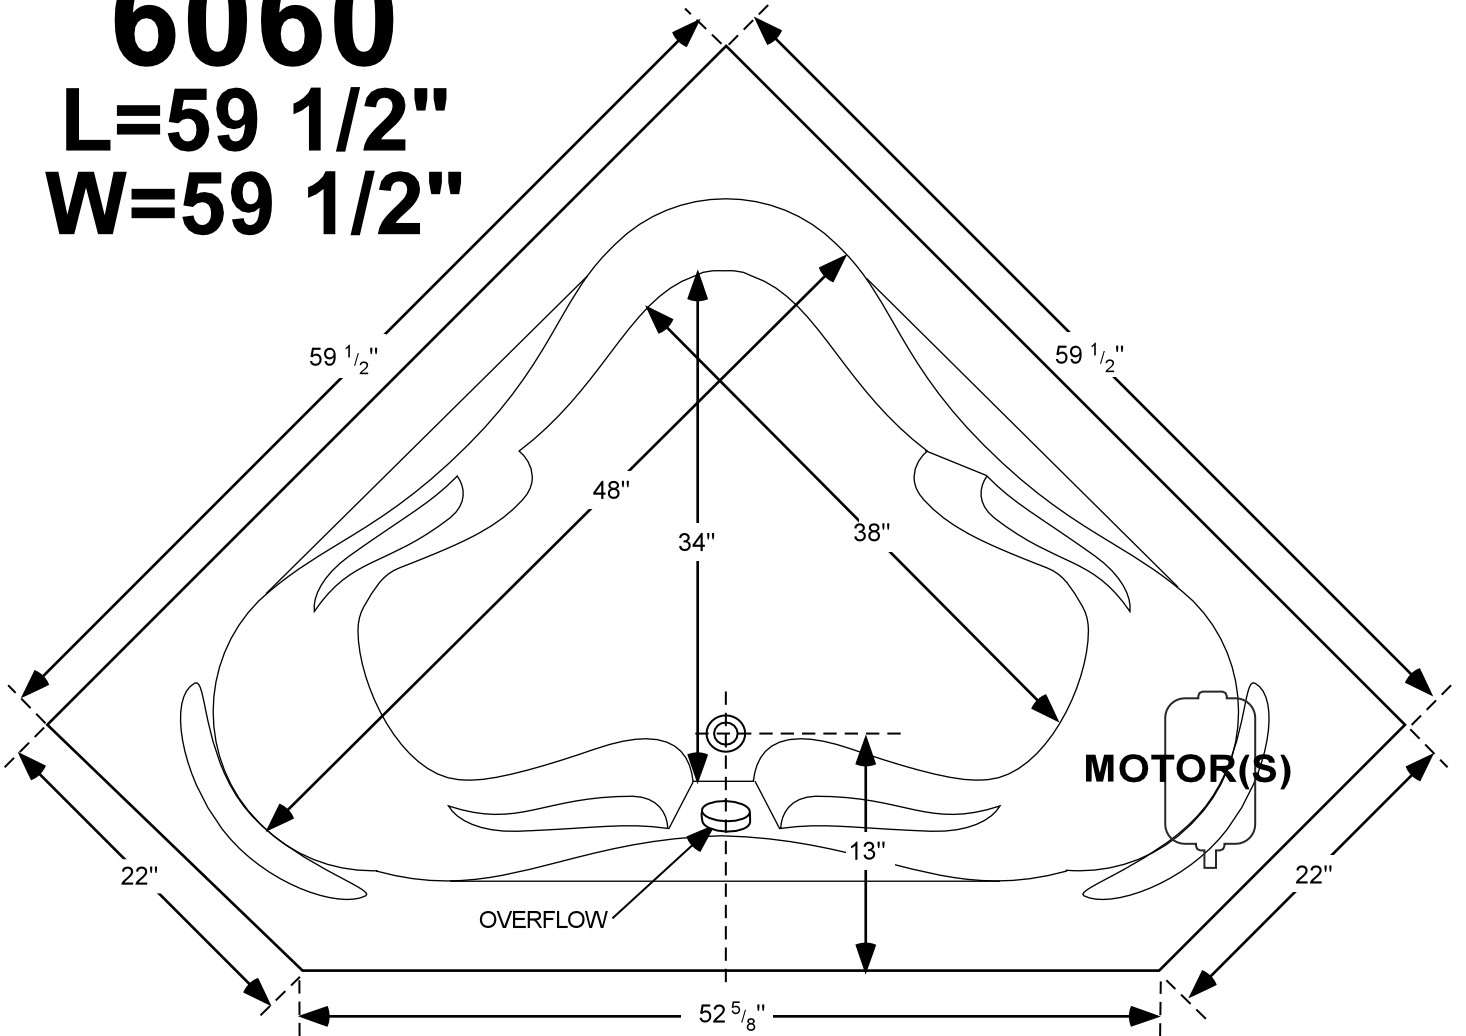

6060
L=59 1/2"
W=59 1/2"

RECOMMEND DO NOT BUILD TUB SURROUND PRIOR TO DELIVERY
MANUFACTURER NOT RESPONSIBLE FOR ERRORS IN CONSTRUCTION OF
TUB SURROUND BUILT PRIOR TO RECEIVING TUB.
SEE INSTALLATION BOOKLET.
All measurements are plus or minus 1", and are subject to change without notice.