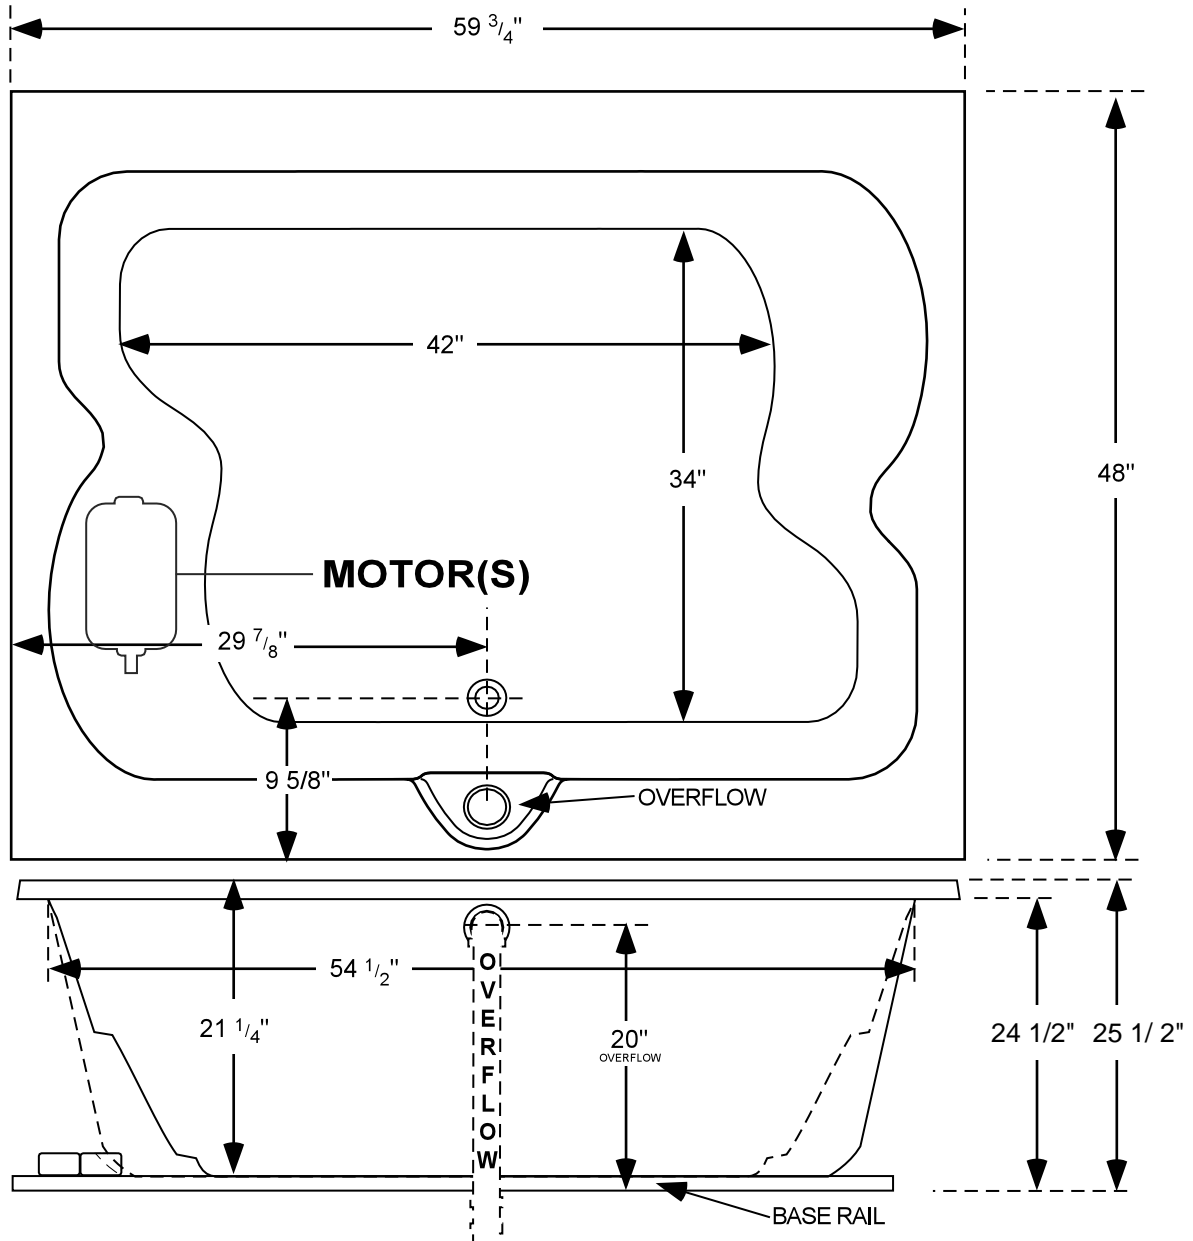

## L=59 3/4" W=48"

**RECOMMEND DO NOT BUILD TUB SURROUND PRIOR TO DELIVERY**  
MANUFACTURER NOT RESPONSIBLE FOR ERRORS IN CONSTRUCTION OF  
TUB SURROUND BUILT PRIOR TO RECEIVING TUB.  
SEE INSTALLATION BOOKLET.  
All measurements are plus or minus 1", and are subject to change without notice.