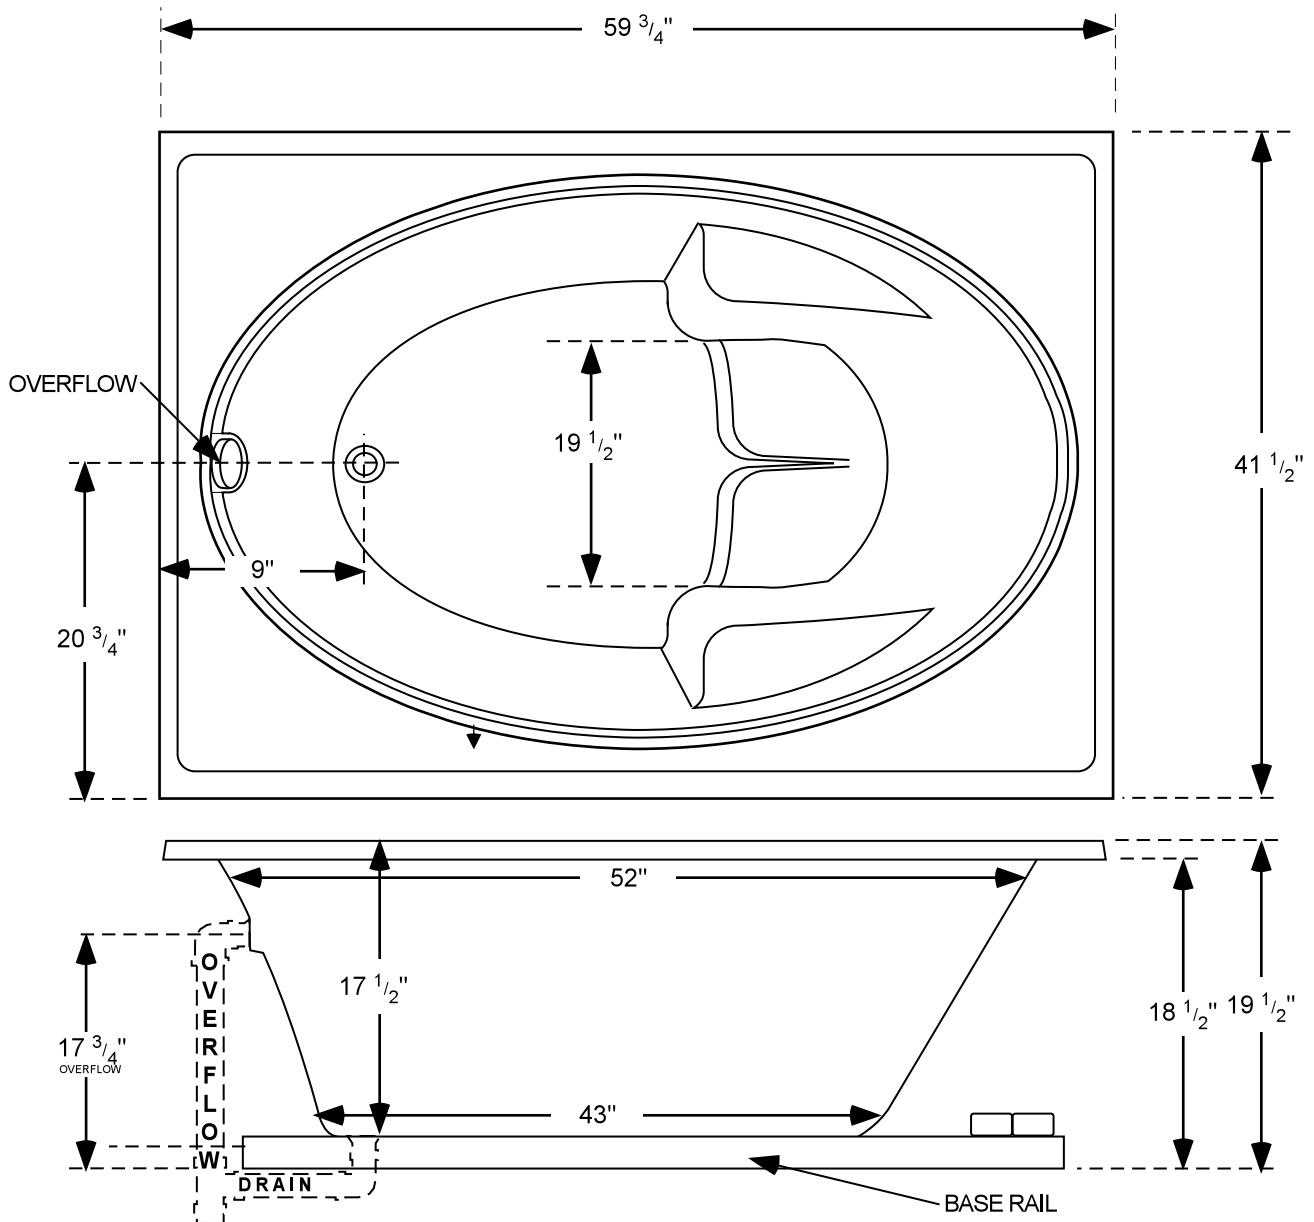

## L=59 3/4" W=41"

**DO NOT BUILD TUB SURROUND PRIOR TO DELIVERY OF TUB.**  
MANUFACTURER NOT RESPONSIBLE FOR ERRORS IN CONSTRUCTION OF  
TUB SURROUND BUILT PRIOR TO RECEIVING TUB.  
SEE INSTALLATION BOOKLET.

All measurements are plus or minus 1", and are subject to change without notice.