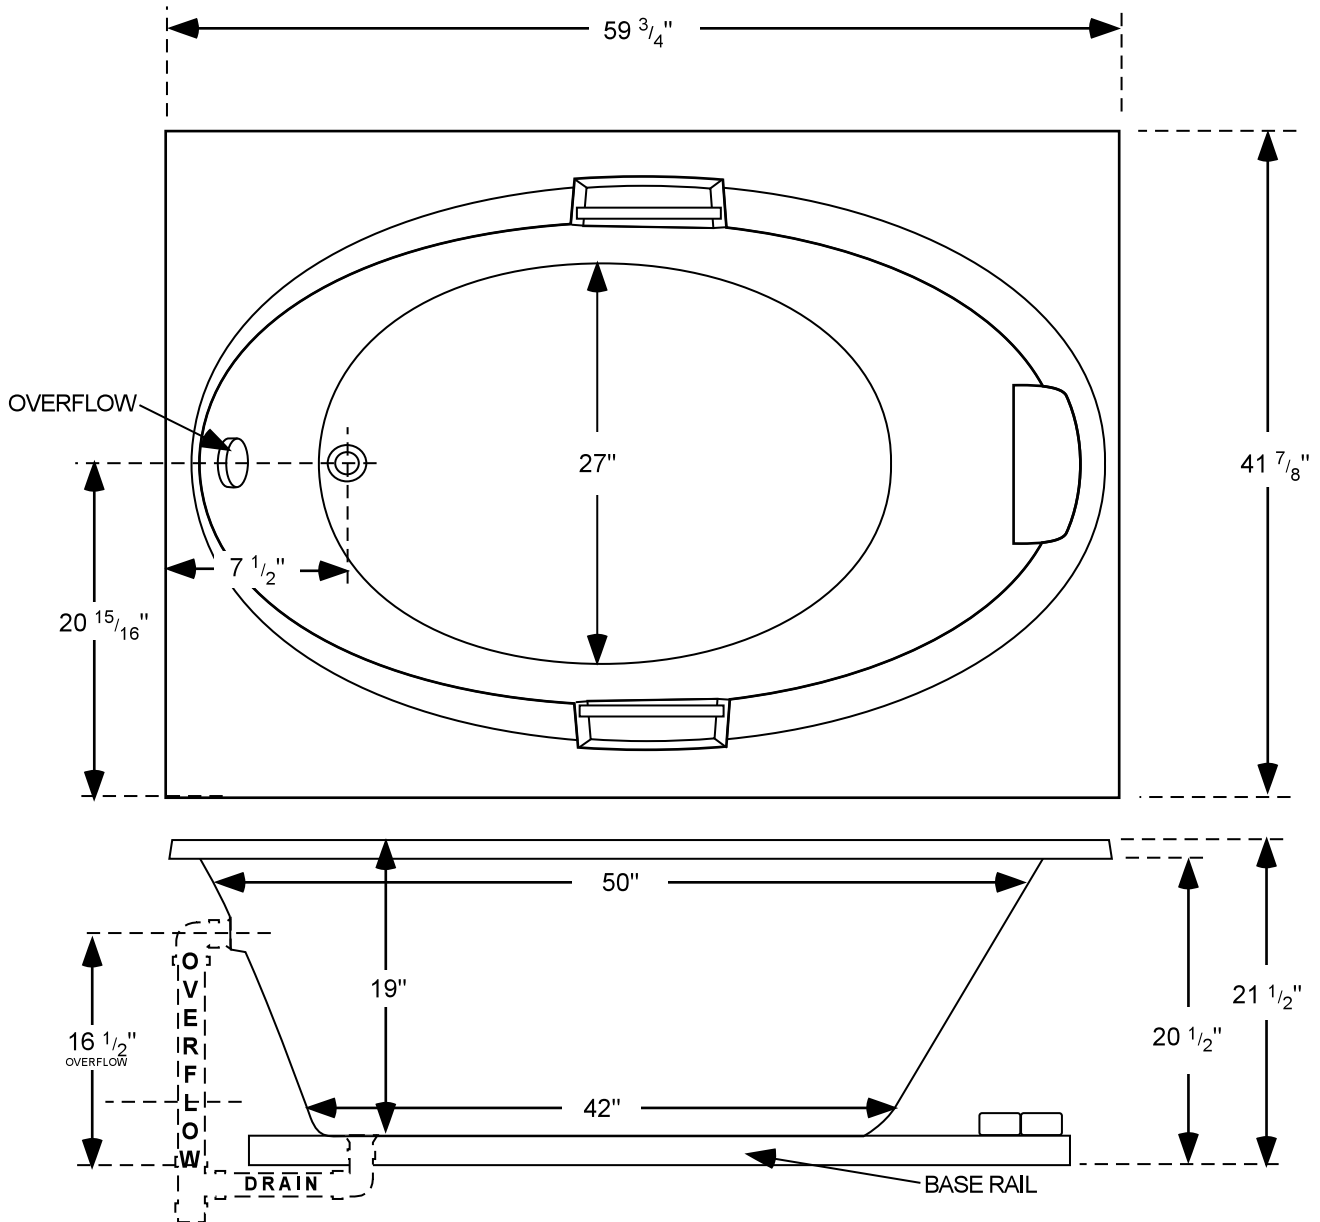

ALL SPECIFICATIONS VALID AS OF 11/01/2022
AND SUPERSEDES ALL PREVIOUS PUBLISHED DATA

6042

L=59 3/4" W=41 7/8"

DO NOT BUILD TUB SURROUND PRIOR TO DELIVERY OF TUB.
MANUFACTURER NOT RESPONSIBLE FOR ERRORS IN CONSTRUCTION OF
TUB SURROUND BUILT PRIOR TO RECEIVING TUB.
SEE INSTALLATION BOOKLET.
All measurements are plus or minus 1", and are subject to change without notice.