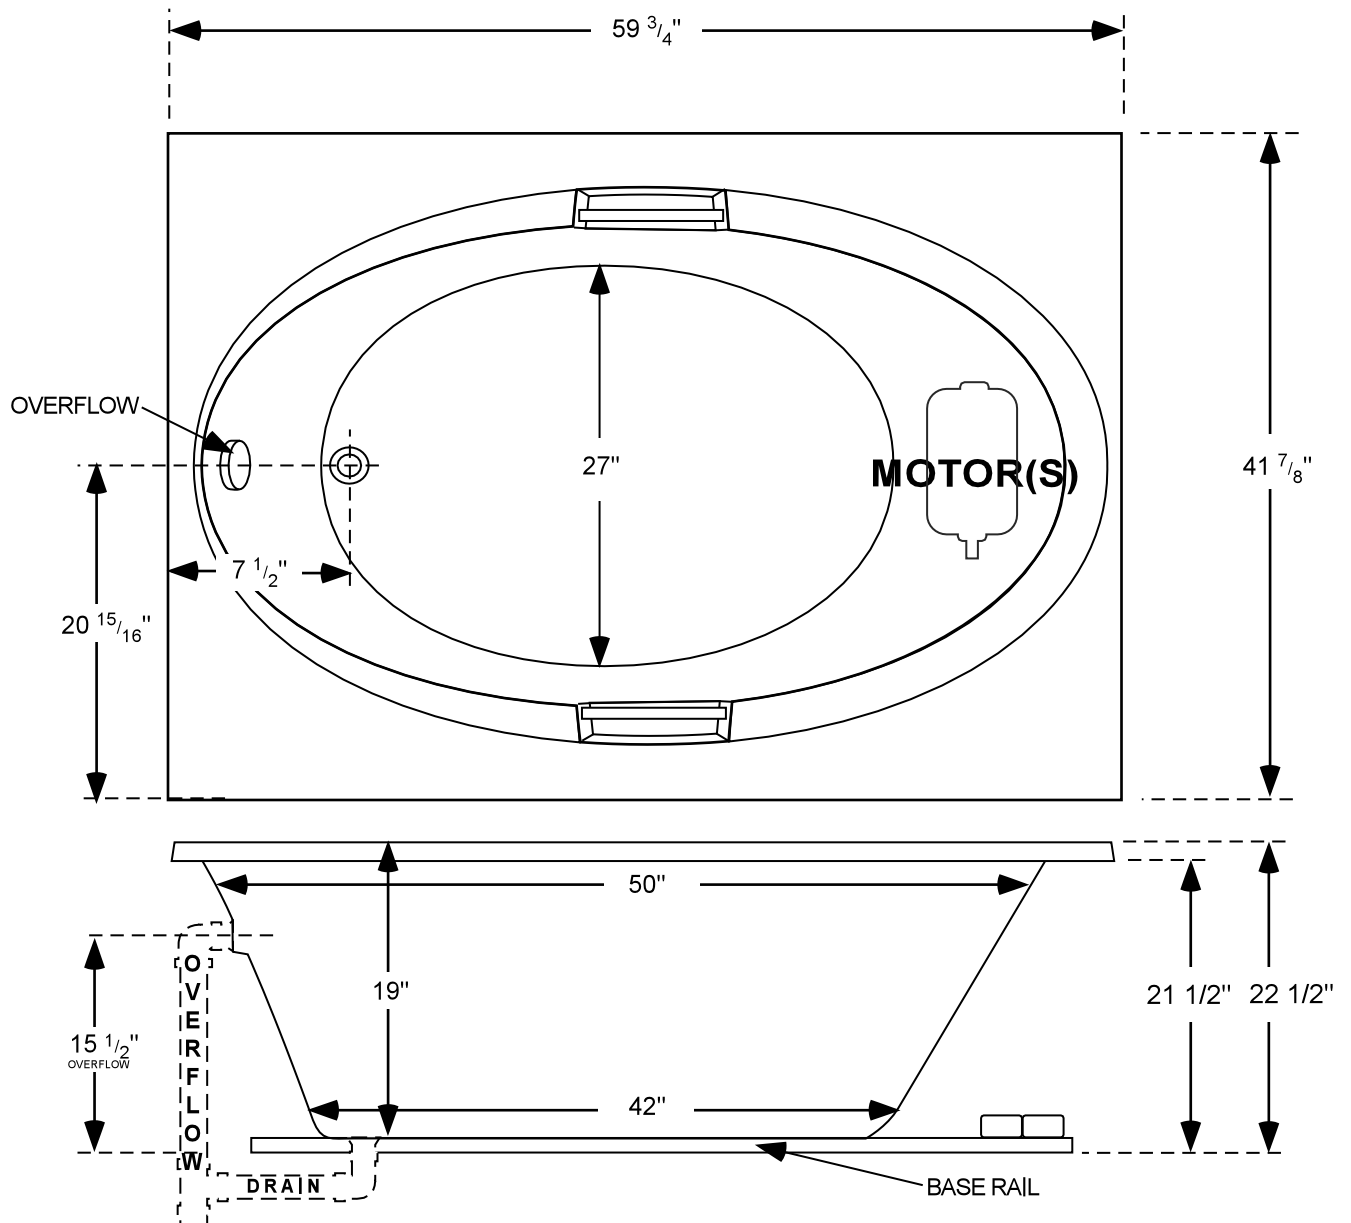

## L=59 3/4" W=41"

**RECOMMEND DO NOT BUILD TUB SURROUND PRIOR TO DELIVERY**  
MANUFACTURER NOT RESPONSIBLE FOR ERRORS IN CONSTRUCTION OF  
TUB SURROUND BUILT PRIOR TO RECEIVING TUB.  
SEE INSTALLATION BOOKLET.

All measurements are plus or minus 1", and are subject to change without notice.