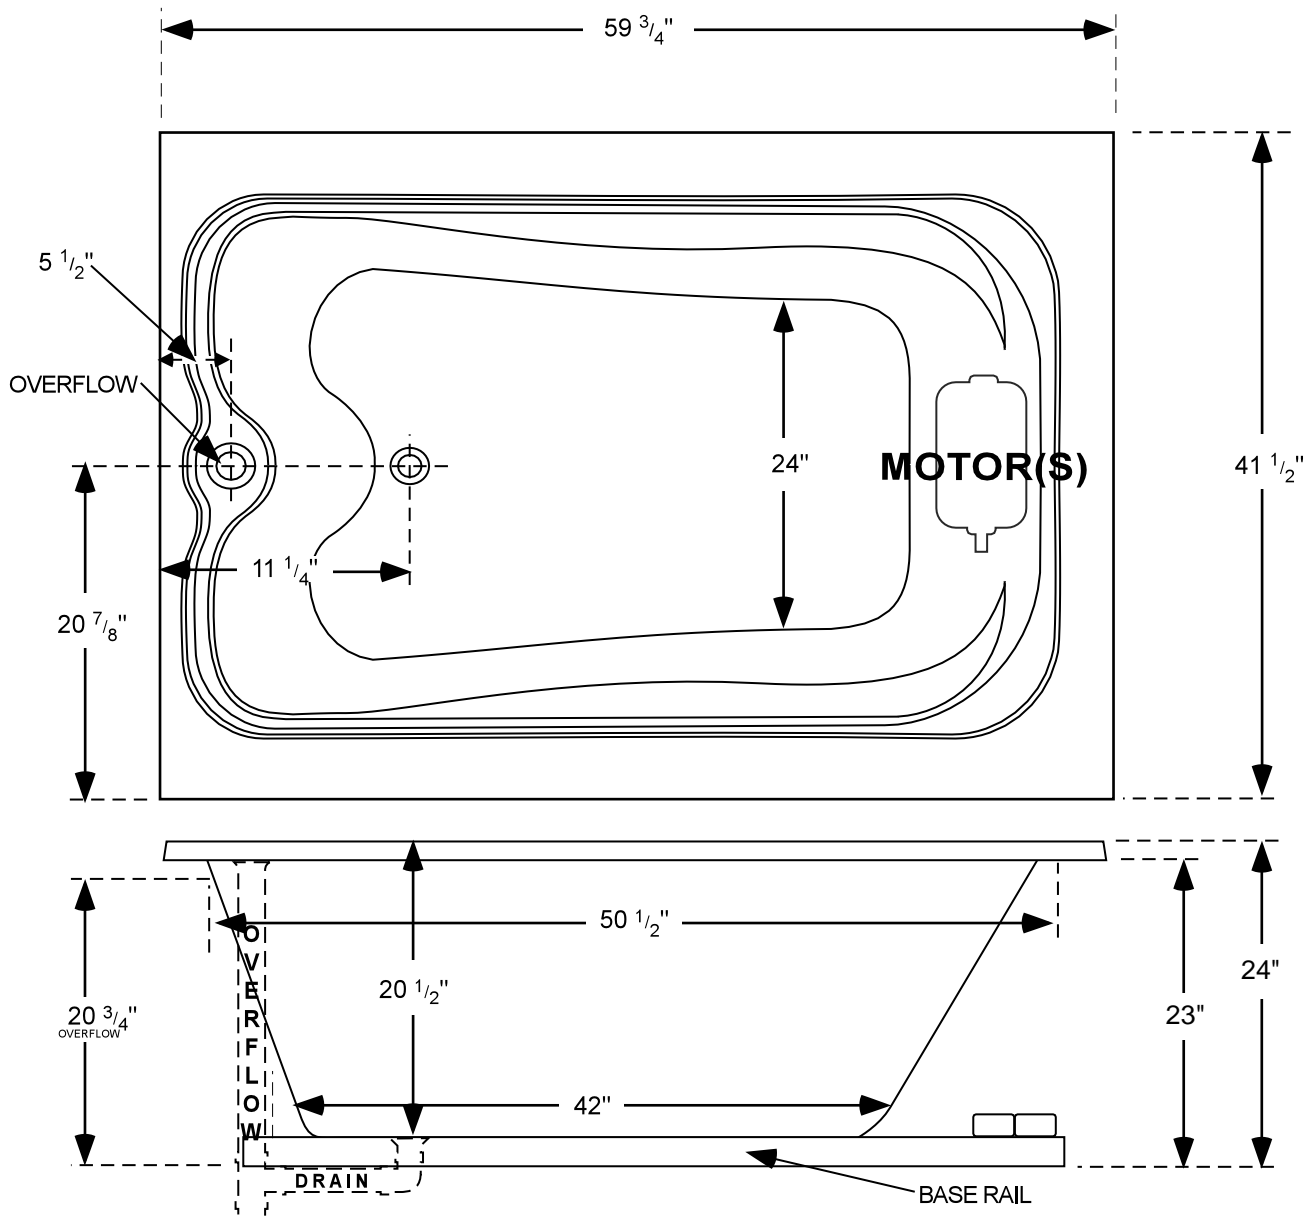

6042

L=59 3/4" W=41 1/2"

RECOMMEND DO NOT BUILD TUB SURROUND PRIOR TO DELIVERY
MANUFACTURER NOT RESPONSIBLE FOR ERRORS IN CONSTRUCTION OF
TUB SURROUND BUILT PRIOR TO RECEIVING TUB.
SEE INSTALLATION BOOKLET.

All measurements are plus or minus 1", and are subject to change without notice.