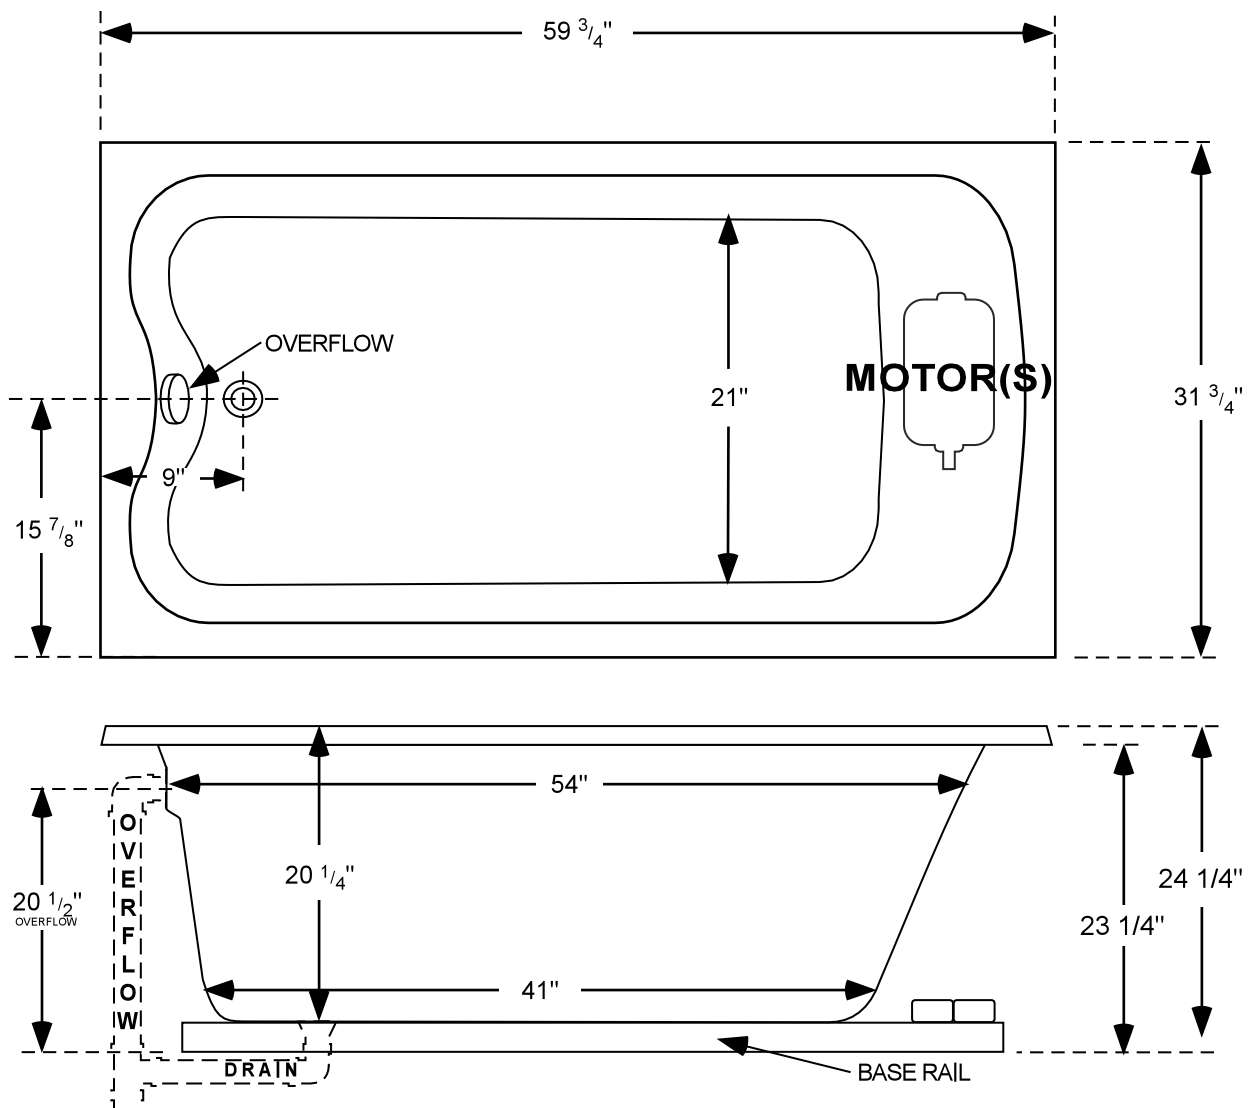

6032

L=59 3/4" W=32 3/4"

RECOMMEND DO NOT BUILD TUB SURROUND PRIOR TO DELIVERY
MANUFACTURER NOT RESPONSIBLE FOR ERRORS IN CONSTRUCTION OF
TUB SURROUND BUILT PRIOR TO RECEIVING TUB.
SEE INSTALLATION BOOKLET.

All measurements are plus or minus 1", and are subject to change without notice.