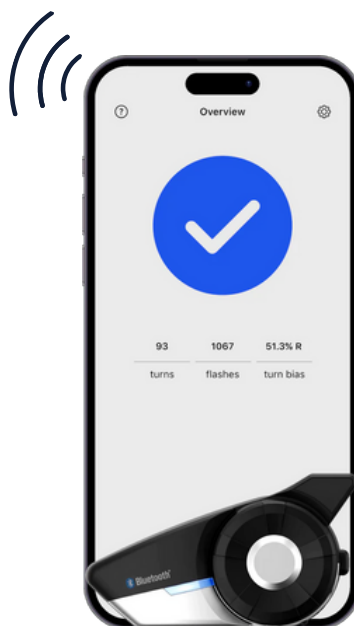

▶ Indimate

Boosting Rider Safety with Indicator Sounds

A modern solution to an age old biker problem

The Problem...

We've all been there: you're riding down a busy street with no intention of making a turn, when you suddenly realise that your indicator has been flashing for many miles without you knowing!

The Solution:

The **Indimate Device** taps into your bike's indicators and connects to your **phone**.

Your **phone** relays a car-like indicator sound to your helmet **intercom**.

"This really is a brilliantly thought-out solution that can offer a very valuable layer of safety when riding. [... it's] potentially life saving"