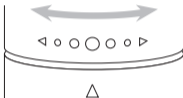

DIAGRAM OF PARTS

- A. SCENT INTENSITY CONTROL
- B. VENT CLIP
- C. OUTLET
- D. STICK HOLDER
- E. SCENT STICK
- F. CAP

OPERATING INSTRUCTIONS

1. Remove the scent stick by twisting the cap counterclockwise (the cap is on the opposite side of the scent intensity control).
2. Add 3-5 drops of your favourite diffuser blend to the scent stick.
3. Put the scent stick back in the Aroma Ride refill holder and close it by turning the cap clockwise.
4. Twist the scent intensity control to set the desired aroma experience. The largest dot leaves the scent stick fully exposed and gives you the highest aroma experience; the smallest dot leaves the scent stick partially exposed, reducing the aroma's intensity.

Align the scent intensity indicator with the arrow on the refill holder:

LARGEST DOT: High aroma

MIDDLE DOT: Moderate aroma

SMALL DOT: Low aroma

5. Make sure to use a new scent stick whenever you want to experience a new aroma.
6. Follow the same steps for scent stick change or to reapply the diffuser blend.