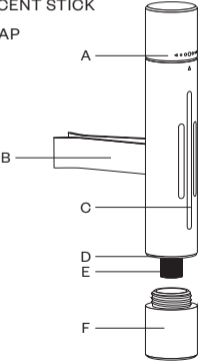

DIAGRAM OF PARTS

- A. SCENT INTENSITY CONTROL
- B. VENT CLIP
- C. OUTLET
- D. STICK HOLDER
- E. SCENT STICK
- F. CAP

OPERATING INSTRUCTIONS

1. Remove the scent stick by twisting the cap counterclockwise (the cap is on the opposite side of the scent intensity control).
2. Add 3-5 drops of your favourite diffuser blend to the scent stick.
3. Put the scent stick back in the Aroma Ride refill holder and close it by turning the cap clockwise.
4. Twist the scent intensity control to set the desired aroma experience. The largest dot leaves the scent stick fully exposed and gives you the highest aroma experience; the smallest dot leaves the scent stick partially exposed, reducing the aroma's intensity.

Align the scent intensity indicator with the arrow on the refill holder:

LARGEST DOT: High aroma

MIDDLE DOT: Moderate aroma

SMALL DOT: Low aroma

5. Make sure to use a new scent stick whenever you want to experience a new aroma.
6. Follow the same steps for scent stick change or to reapply the diffuser blend.