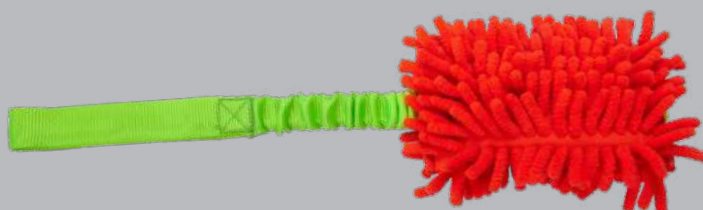

TOY MOP BOUDIN BUNGEE

all dogs

active playing education

- animating shaggy toy
- very soft, therefore also suitable for puppies
- tooth-friendly
- bungee integrated
- ideal for dogs that prefer softer toys

made in Europe

color	Art. No.
turquoise-green	15656
orange-black	15657
green-pink	15658
red-green	15659