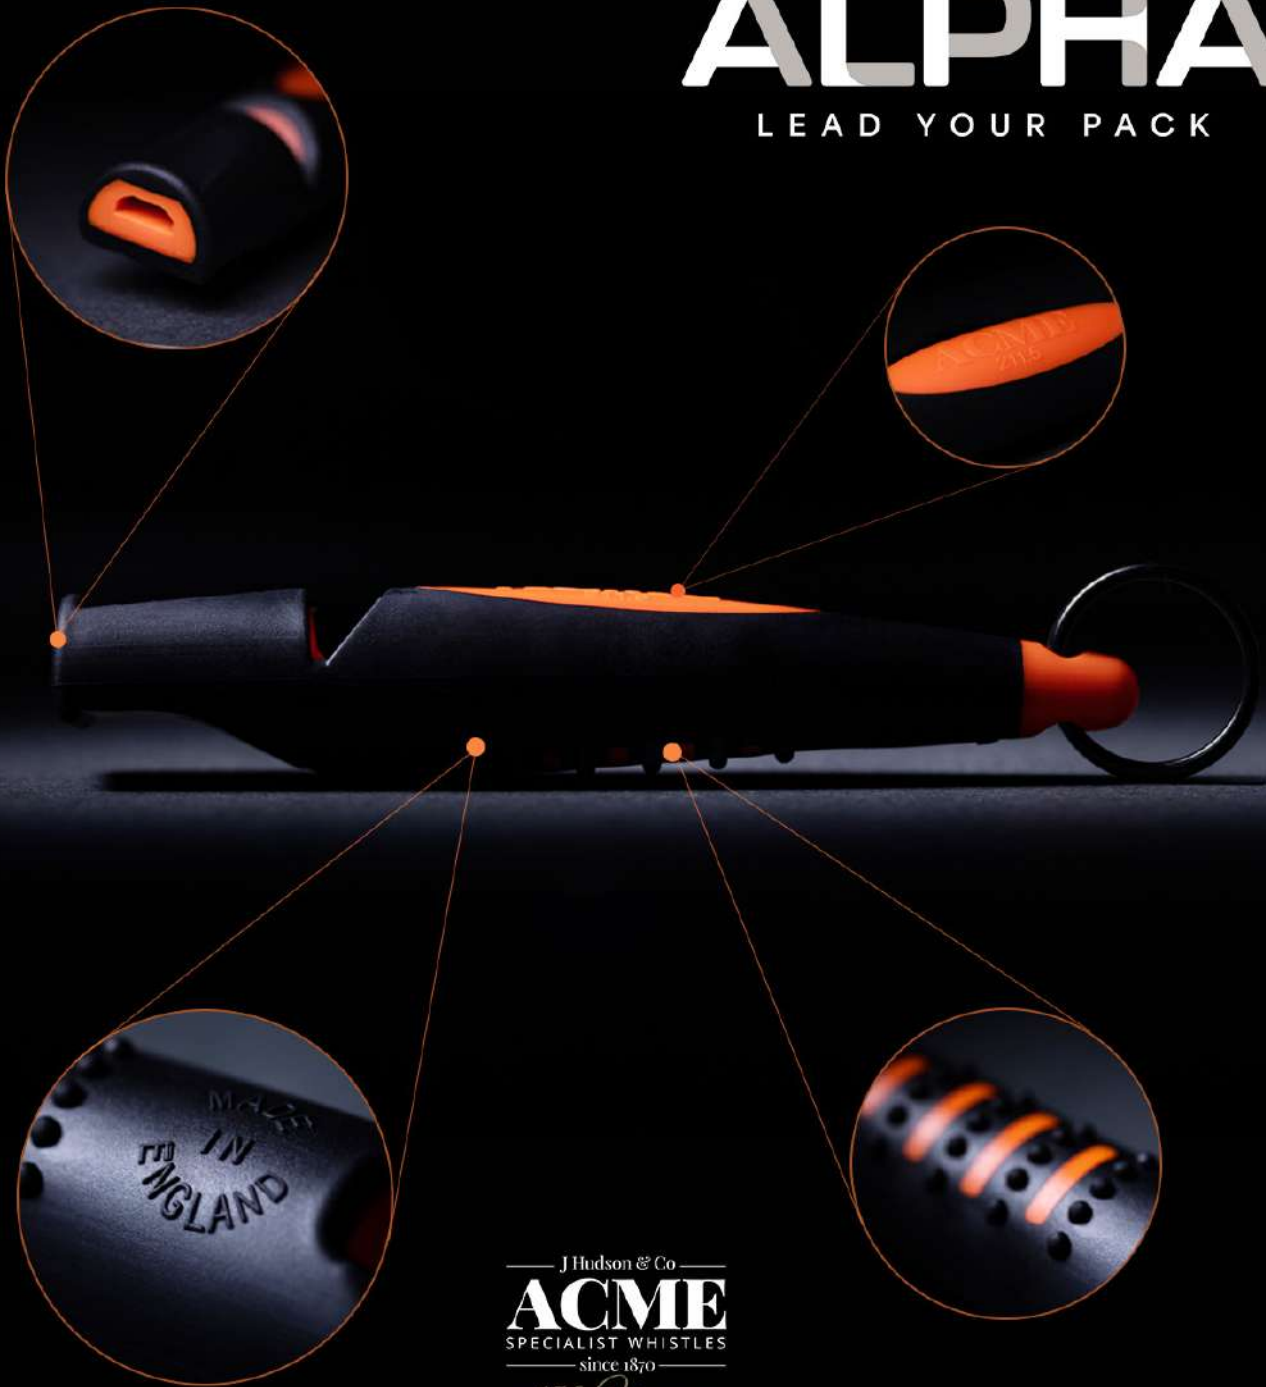

ALPHA™

LEAD YOUR PACK

J Hudson & Co
ACME
SPECIALIST WHISTLES
since 1870
— 150 Years —