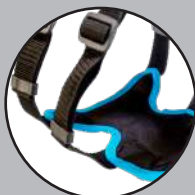

two waist belts