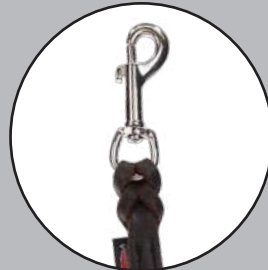

SWISS MADE +

robust carabiner