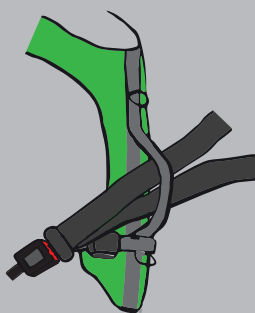

When the dog walks and the leg is relieved, it is lifted by the expander and pulled forward. This means that neither the feet nor the claws drag on the ground. In addition, the legs are pulled slightly outwards so that the dog walks more stable.

fabric 5XS-3XL: black, dark gray, petrol, royal blue, purple, wine red, luminous orange, luminous yellow

fabric 3XS-3XL: rose, beige, olive

belts: black, gray

HOW IT WORKS: DOG'S FUN RUN TRAVEL

1. loop the car seat belts through the hand loop of the safety harness

2. insert the buckle tongue into the buckle and ensure that it engages correctly

3. make sure that the seat belt is routed as short as possible

HOW IT WORKS: DOG'S FUN RUN TRAVEL XTREME

1. Loop the car seat belts through the hand loop of the safety harness.

2. Attach the two carabiners to the seat belt. The front carabiner is attached to the upper part of the seat belt and the rear carabiner to the lower part.

3. make sure that the seat belt is routed as short as possible.