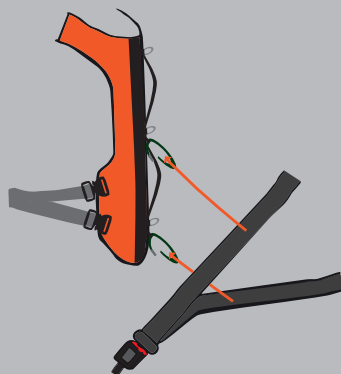

2. insert the buckle tongue into the buckle and ensure that it engages correctly

3. make sure that the seat belt is routed as short as possible

HOW IT WORKS: DOG'S FUN RUN TRAVEL XTREME

1. Loop the car seat belts through the hand loop of the safety harness.

2. Attach the two carabiners to the seat belt. The front carabiner is attached to the upper part of the seat belt and the rear carabiner to the lower part.

3. make sure that the seat belt is routed as short as possible.