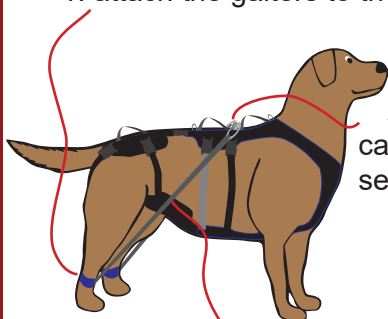

Here an expander can help:

- problems with the rear legs
- grinding with the rear feet, nails

How to attach it:

1. attach the gaiters to the rear legs

2. attach the carabiners to the second ring from the front

Settings:

The elastic band should be adjusted so that it is slightly taut when the dog is standing normally.

You need that:

- DFR/VARY Support or DFR/VARY Support X-Long
- one set of expander/ gaiters

Function:

When the dog walks and the leg is relieved, it is lifted by the expander and pulled forward. This means that neither the feet nor the claws drag on the ground. In addition, the legs are pulled slightly outwards so that the dog walks more stable.