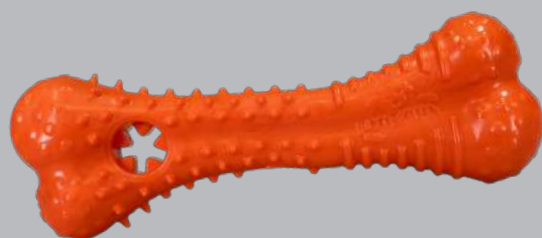

made in Europe

color	Art. No.
yellow	02501
blue	02502
pink	02503
green	02504
red	02505
purple	02506
orange	02507
turquoise	02508

BAXTER BONE

all dogs

- non-toxic and odorless
- 100% recyclable
- free from PVC, BPA and phthalates
- floating
- bounces and jumps
- 18 cm long
- also available in a box of 20

active playing education

box of 20 pcs	
color	Art. No.
assorted	02500