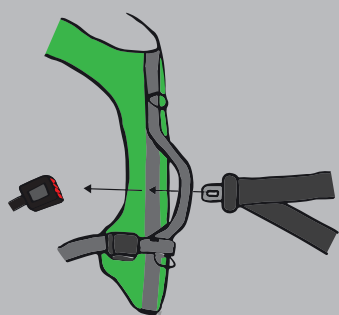

HOW IT WORKS: DOG'S FUN RUN TRAVEL

1. loop the car seat belts through the hand loop of the safety harness