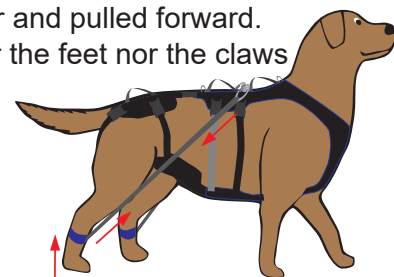

Here an expander can help:

- problems with the rear legs
- grinding with the rear feet, nails

How to attach it:

1. attach the gaiters to the rear legs

2. attach the carabiners to the second ring from the front

Settings:

The elastic band should be adjusted so that it is slightly taut when the dog is standing normally.

You need that:

- DFR/VARY Support or DFR/VARY Support X-Long
- one set of expander/ gaiters

Function:

When the dog walks and the leg is relieved, it is lifted by the expander and pulled forward. This means that neither the feet nor the claws drag on the ground. In addition, the legs are pulled slightly outwards so that the dog walks more stable.