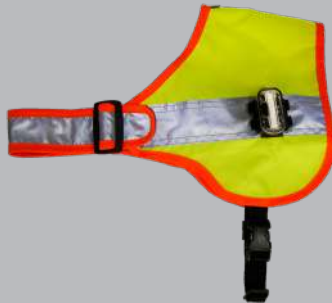

made in Europe

XXS-XXL

size	Art. No.
XXS	53244
XS	53245
S	53246
M	53247
L	53248
XL	53249
XXL	53250

BALOU EASY

puppy young adult senior darkness

- lightweight, simple luminous blanket
- adjustable belly straps and neck section
- fluorescent yellow/orange material
- visible all around, even with long-haired dogs
- 50 mm wide reflective strip (size XXS 25 mm)
- washable at 30 °C

edge band: luminous orange

fabric: fluorescent yellow

made in Europe

XXS-XXL

size	Art. No.
XXS	53204
XS	53205
S	53206
M	53207
L	53208
XL	53209
XXL	53210

BALOU LED

puppy young adult senior darkness

- lightweight, simple luminous blanket
- equipped with two bright BEATLEDZ LED lamps
- adjustable belly straps and neck section
- fluorescent yellow/orange material
- visible all around, even with long-haired dogs
- 50 mm wide reflective strip (size XXS 25 mm)
- washable at 30 °C (without lights)

edge band: luminous orange

fabric: fluorescent yellow