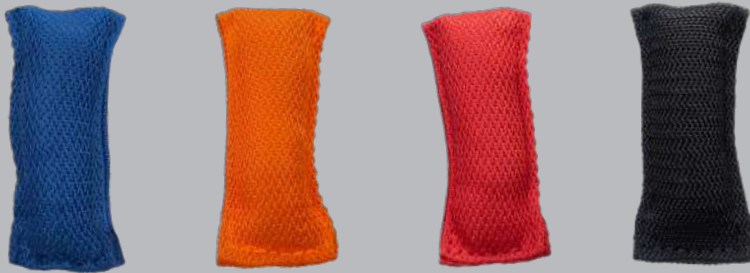

SWISS MADE +

color	Art. No.
black	53531
blue	53532
red	53533
orange	53534

„BOUDIN“ WITH MAGNET

all dogs

- the „Boudin“ can be easily attached to for example lanterns
- approx. 35x80 mm
- available in different colors

education