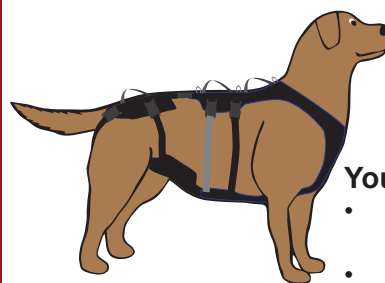

Here an expander can help:

- problems with the rear legs
- grinding with the rear feet, nails

How to attach it:

1. attach the gaiters to the rear legs

2. attach the carabiners to the second ring from the front

Settings:

The elastic band should be adjusted so that it is slightly taut when the dog is standing normally.

You need that:

- DFR/VARY Support or DFR/VARY Support X-Long
- one set of expander/ gaiters

Function:

When the dog walks and the leg is relieved, it is lifted by the expander and pulled forward. This means that neither the feet nor the claws drag on the ground. In addition, the legs are pulled slightly outwards so that the dog walks more stable.