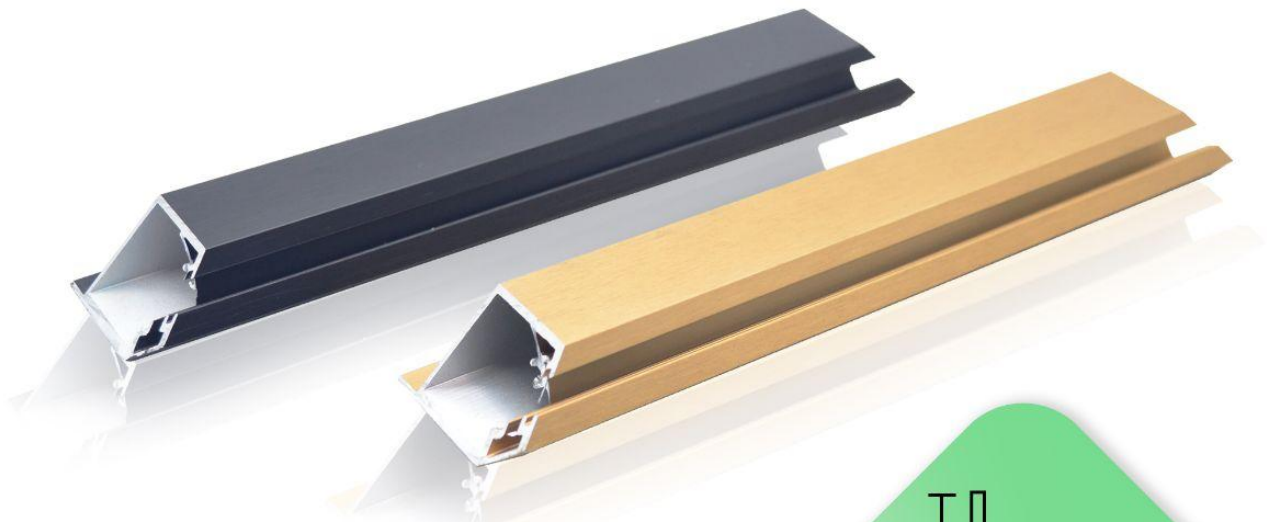

TF6123

LED Aluminium Panel Frame Profile

LED Cover