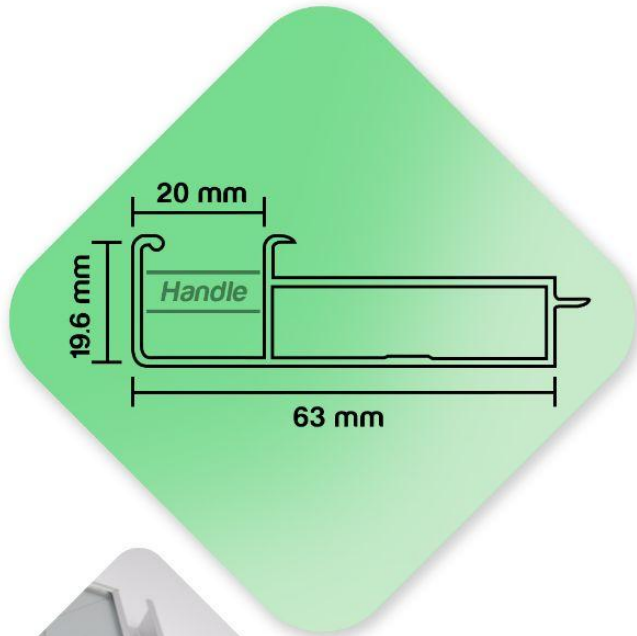

ASD808909-TD6093

808+909 Aluminium Door

Frame Colour	◆ Black	◆ Silvery White (NA)	◆ White
Minimum SF	2 SF		
Frame Thickness	1mm		

ASD3G-TD6093

3G Aluminium Door

Frame Colour	◆ Black	◆ Silvery White (NA)	◆ White
Minimum SF	2 SF		
Frame Thickness	1mm		