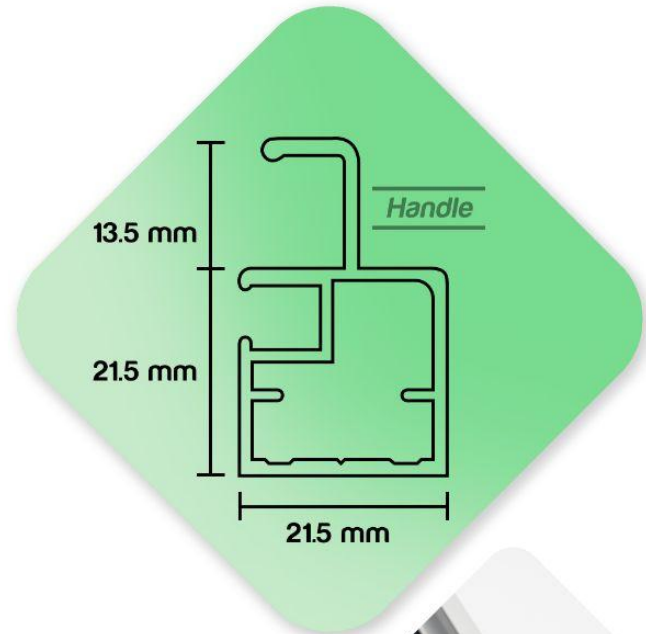

ASD-TD6097

6/8 Aluminium Door

Frame Colour	◆ Black	◆ Silvery White (NA)	◆ White
Minimum SF	3 SF		
Frame Thickness	1.2mm