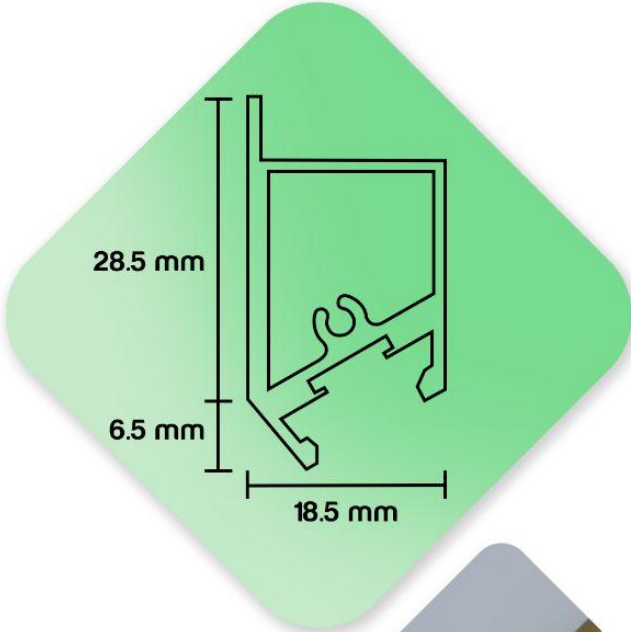

AR-TD6105

LED Aluminium Shelving

Shelf Colour	◆ Black
Minimum SF	3 SF
Shelf Depth	Exterior: 155mm Interior: 142mm
LED Colour	3000k
Backboard Thickness	≤9mm

*Each unit comes without a backboard. Customers can choose from a variety of glass, each with its own pricing. Additionally, customers have the option to provide their preferred backboard.

AP-TD6099

LED Aluminum Panel Frame

Frame Colour	◆ Brushed Black ◆ Brushed Gold
Minimum SF	20" (Depth) x 16" (Width)
Frame Thickness	1.2mm
LED Colour	3000k 4000k

*Each unit comes with a standard 5mm bronze glass. For more customization, choose from a variety of glass or wood panel. Additional charges may apply for certain materials.