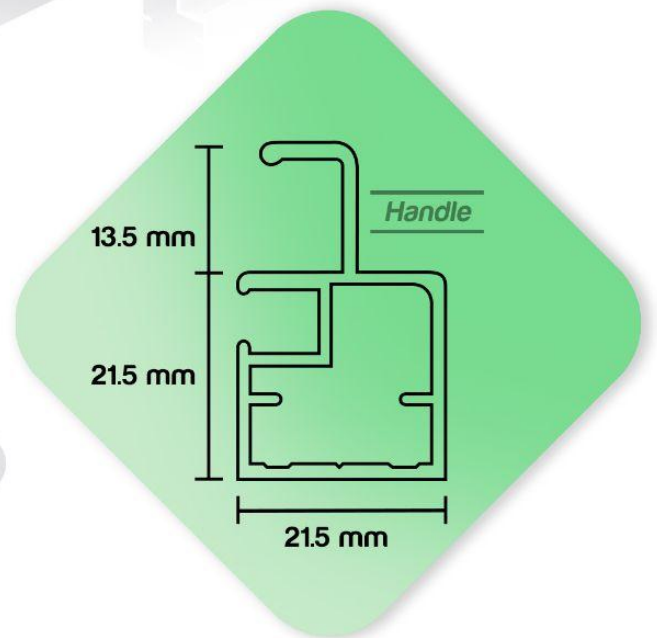

Aluminium Profile Series

Explore our diverse range of high-quality aluminum profiles, designed to meet various needs. Elevate your projects with our premium aluminum profiles that ensure durability and style.

TF6107/8

6/8 Aluminium Profile

L Bracket

Profile Colour ◆ Black ◆ Silvery White (NA)

Profile Type Handle | Frame

Thickness 1.2mm

Minimum Length Handle | Frame: 6.1m

Bracket Material PVC

TF6077/8

6/8 Heavy Duty Aluminium Profile

Profile Colour	◆ Brushed Black	◆ Brushed Gold	◆ Glossy Gold
Profile Type	Frame Handle		
Thickness	2mm		
Minimum Length	Frame Handle: 3m		
Handle Length	Black: 200mm 1100mm	Gold: 220mm 1100mm	
Bracket Material	Metal		