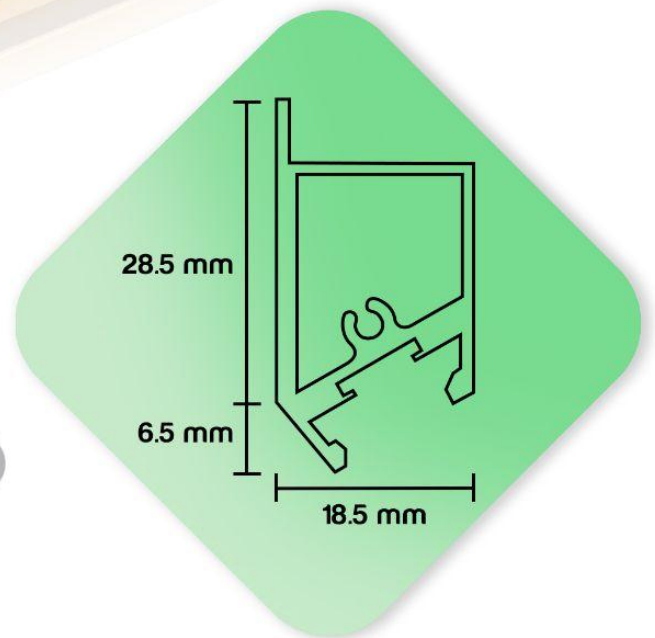

Profile Colour	◆ Brushed Black ◆ Brushed Gold
Profile Type	Frame
Thickness	1.2mm
Minimum Length	Frame | LED Cover: 3m
Cover Material	PVC