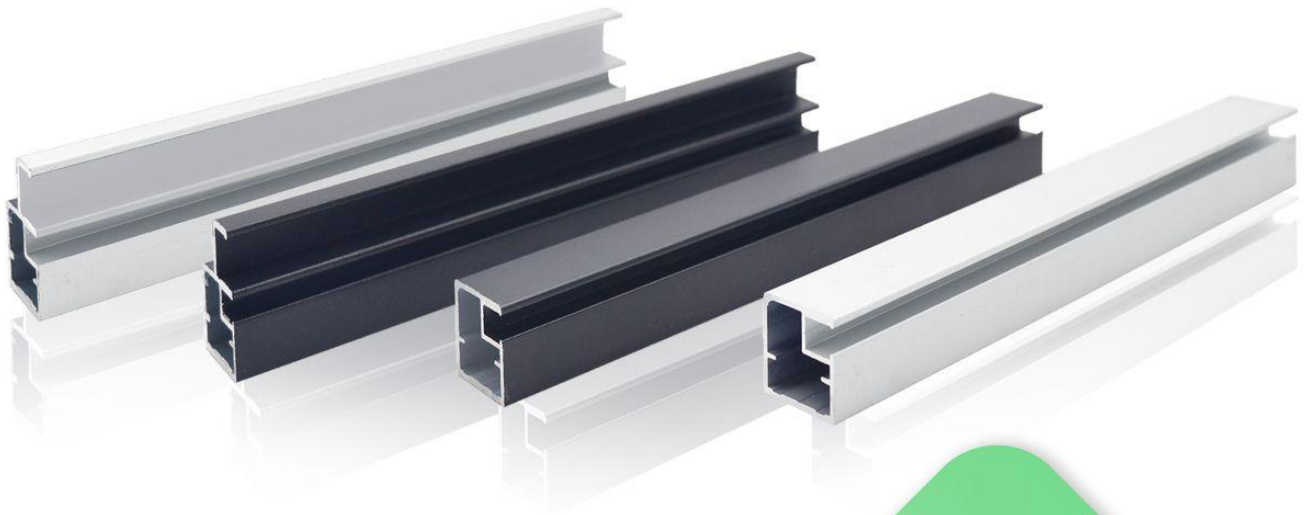

TF6107/8

6/8 Aluminium Profile

L Bracket