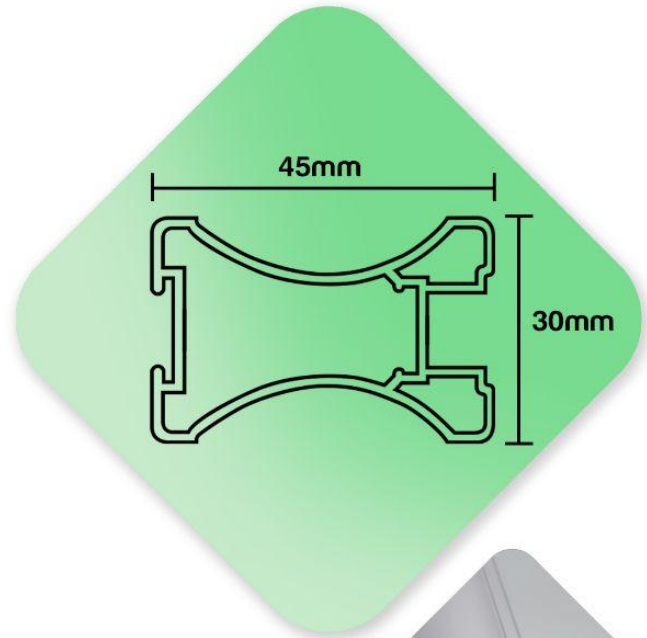

AJ9660-TD6086

Box Shaped Aluminium Door

Handle

Frame Colour ◆ Black ◆ Silvery White (NA) ◆ White

Minimum SF 16 SF

Frame Thickness 1mm

Track Measurements Upper Track: D82mm x H39mm
Bottom Track: D62mm x H6mm

AJ9611-TD6086

Small Bone-Shaped Aluminium Door

Frame Colour	◆ Black ◆ Silvery White (NA) ◆ White
Minimum SF	16 SF
Frame Thickness	1mm
Track Measurements	Upper Track: D82mm x H39mm Bottom Track: D62mm x H6mm

AJ9640-TD6086

Bone Shaped Aluminium Door

Frame Colour ◆ Black ◆ Silvery White (NA) ◆ White

Minimum SF 16 SF

Frame Thickness 1mm

Track Measurements Upper Track: D82mm x H39mm
 Bottom Track: D62mm x H6mm

Swing Door Series