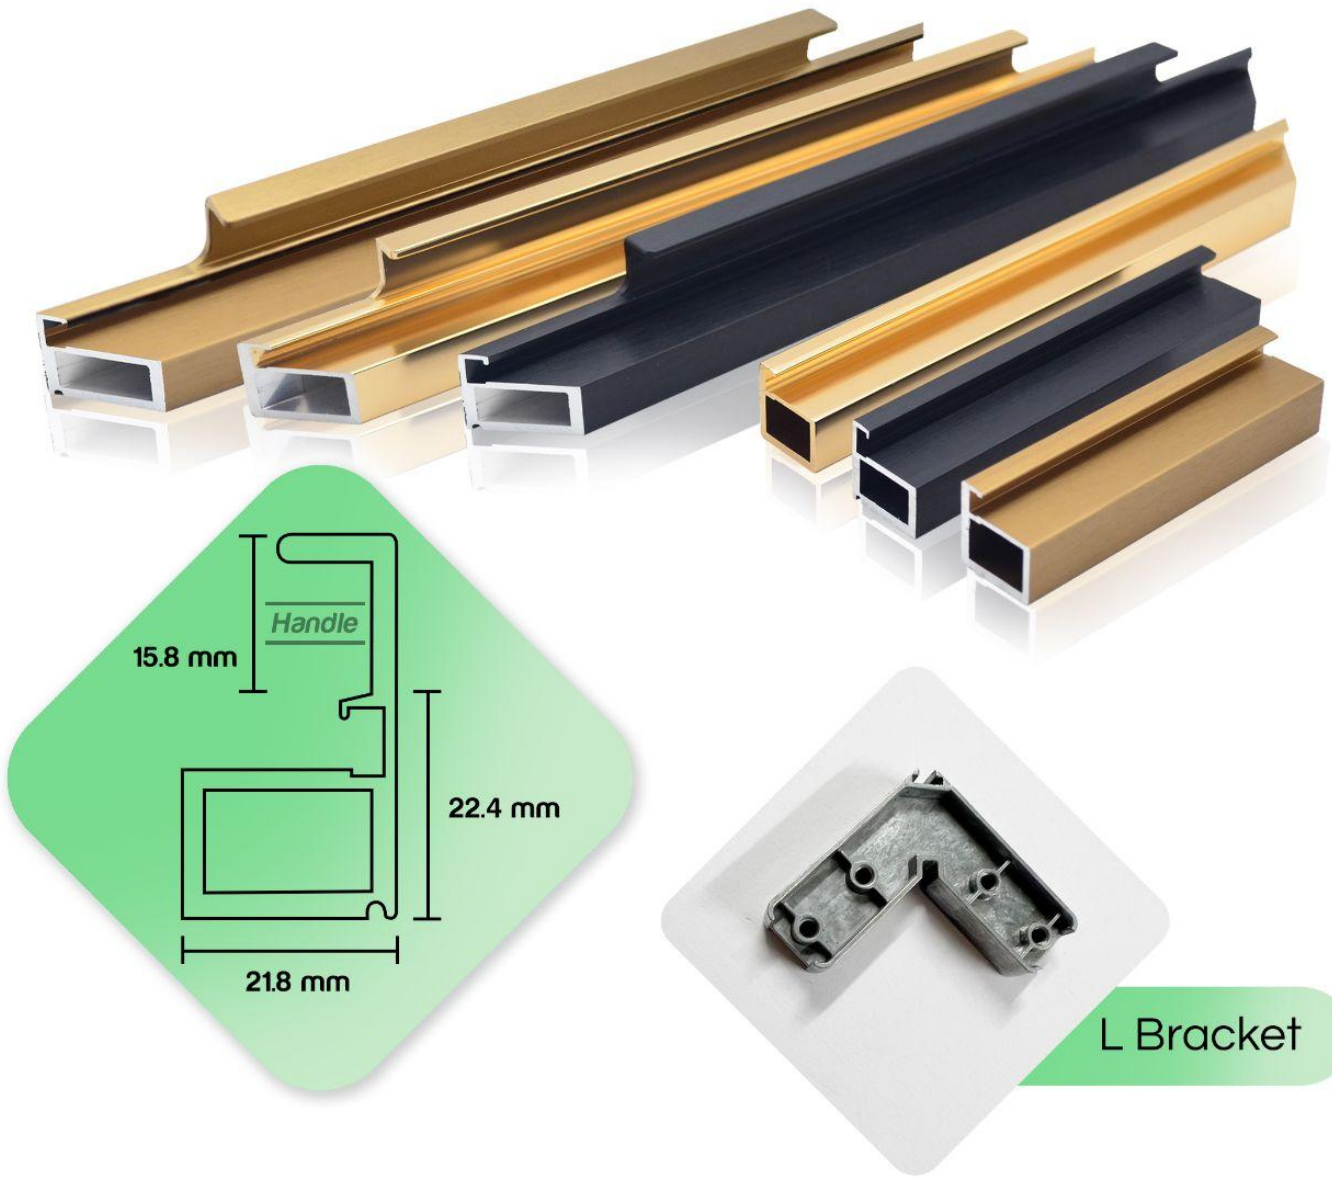

TF6077/8

6/8 Heavy Duty Aluminium Profile

Profile Colour	◆ Brushed Black	◆ Brushed Gold	◆ Glossy Gold
Profile Type	Frame Handle		
Thickness	2mm		
Minimum Length	Frame Handle: 3m		
Handle Length	Black: 200mm 1100mm	Gold: 220mm 1100mm	
Bracket Material	Metal		