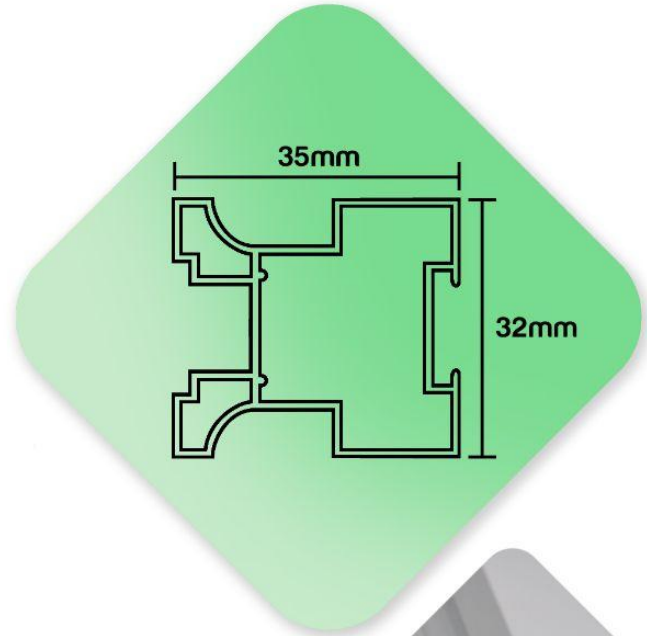

AJ9660-TD6086

Box Shaped Aluminium Door

Handle

Frame Colour ◆ Black ◆ Silvery White (NA) ◆ White

Minimum SF 16 SF

Frame Thickness 1mm

Track Measurements Upper Track: D82mm x H39mm
Bottom Track: D62mm x H6mm