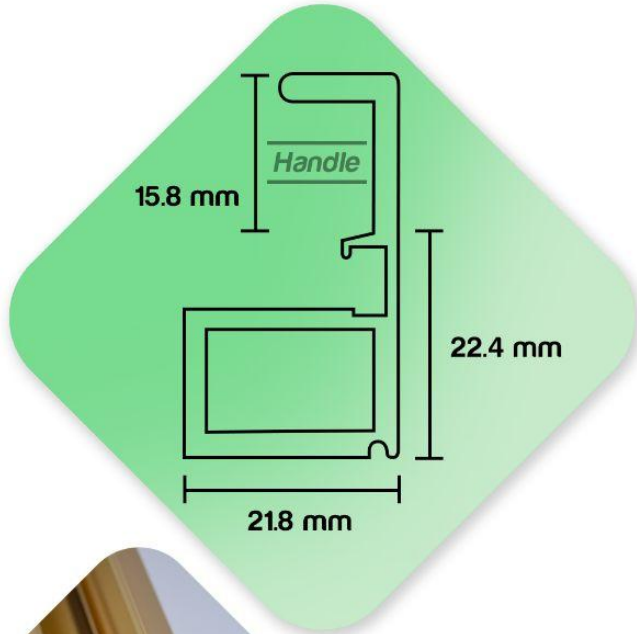

ASD-TD6097

6/8 Aluminium Door

Frame Colour	◆ Black	◆ Silvery White (NA)	◆ White
Minimum SF	3 SF		
Frame Thickness	1.2mm		

ASD-TD6098

6/8 Heavy Duty Aluminium Door

Frame Colour	◆ Brushed Black	◆ Brushed Gold	◆ Glossy Gold
Minimum SF	5 SF		
Frame Thickness	2mm		
Handle Length	Black: 200mm 1100mm	Gold: 220mm 1100mm	