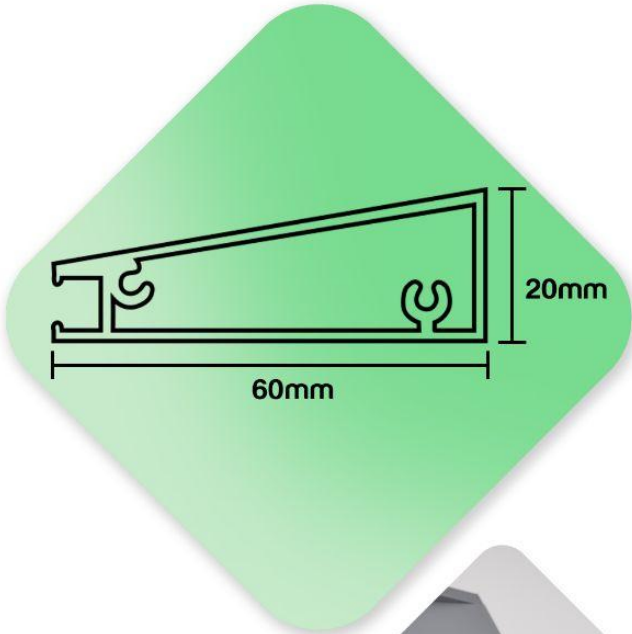

ASD3008-TD6093

Tapered Aluminium Door

Frame Colour	◆ Iron Grey
Minimum SF	5 SF
Frame Thickness	1mm
Handle Length	L105mm x W53mm