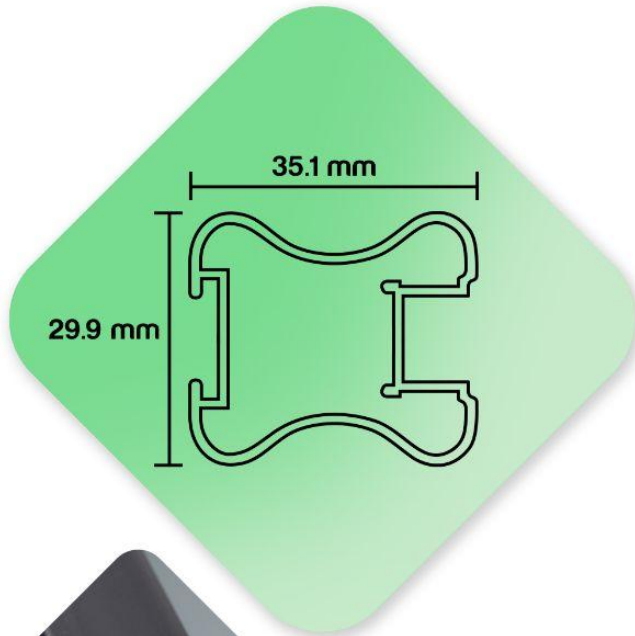

AJ9660-TD6086

Box Shaped Aluminium Door

Handle

Frame Colour ◆ Black ◆ Silvery White (NA) ◆ White

Minimum SF 16 SF

Frame Thickness 1mm

Track Measurements Upper Track: D82mm x H39mm
Bottom Track: D62mm x H6mm

AJ9611-TD6086

Small Bone-Shaped Aluminium Door

Frame Colour	◆ Black ◆ Silvery White (NA) ◆ White
Minimum SF	16 SF
Frame Thickness	1mm
Track Measurements	Upper Track: D82mm x H39mm Bottom Track: D62mm x H6mm