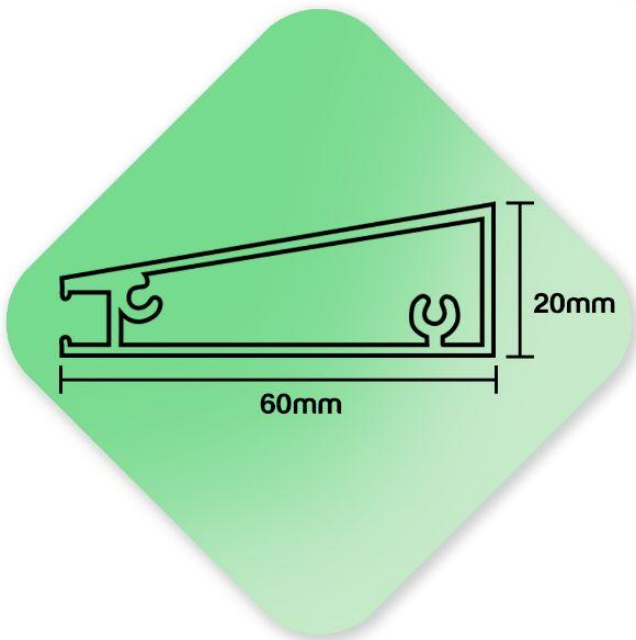

TF6077/8

6/8 Heavy Duty Aluminium Profile

Profile Colour	◆ Brushed Black	◆ Brushed Gold	◆ Glossy Gold
Profile Type	Frame Handle		
Thickness	2mm		
Minimum Length	Frame Handle: 3m		
Handle Length	Black: 200mm 1100mm	Gold: 220mm 1100mm	
Bracket Material	Metal		

TF6123

LED Aluminium Panel Frame Profile

LED Cover

Profile Colour	◆ Brushed Black ◆ Brushed Gold
Profile Type	Frame
Thickness	1.2mm
Minimum Length	Frame LED Cover: 3m
Cover Material	PVC

TF6090

Tapered Aluminium Profile

Bracket

Profile Colour	◆ Iron Grey
Profile Type	Top Bottom Frame Left Right Frame
Thickness	1mm
Minimum Length	Top Bottom Frame Left Right Frame: 3m
Bracket Material	Metal

Glass & Mirror Selection

Mirror