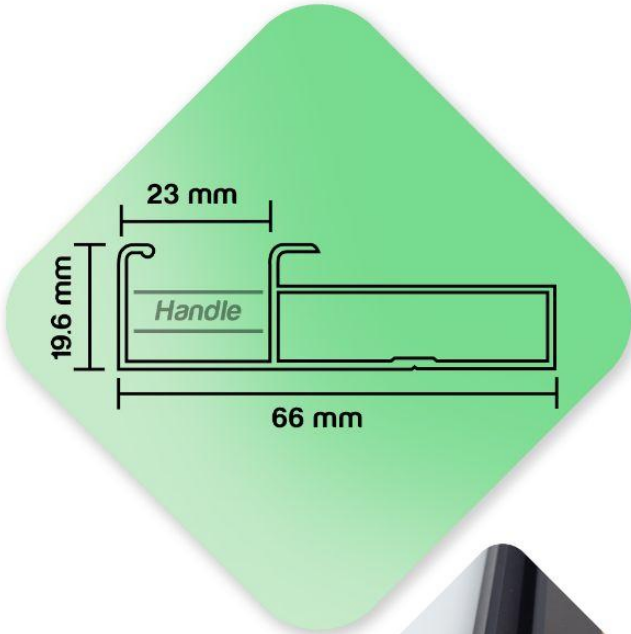

ASD808909-TD6093

808+909 Aluminium Door

Frame Colour	◆ Black	◆ Silvery White (NA)	◆ White
Minimum SF	2 SF		
Frame Thickness	1mm