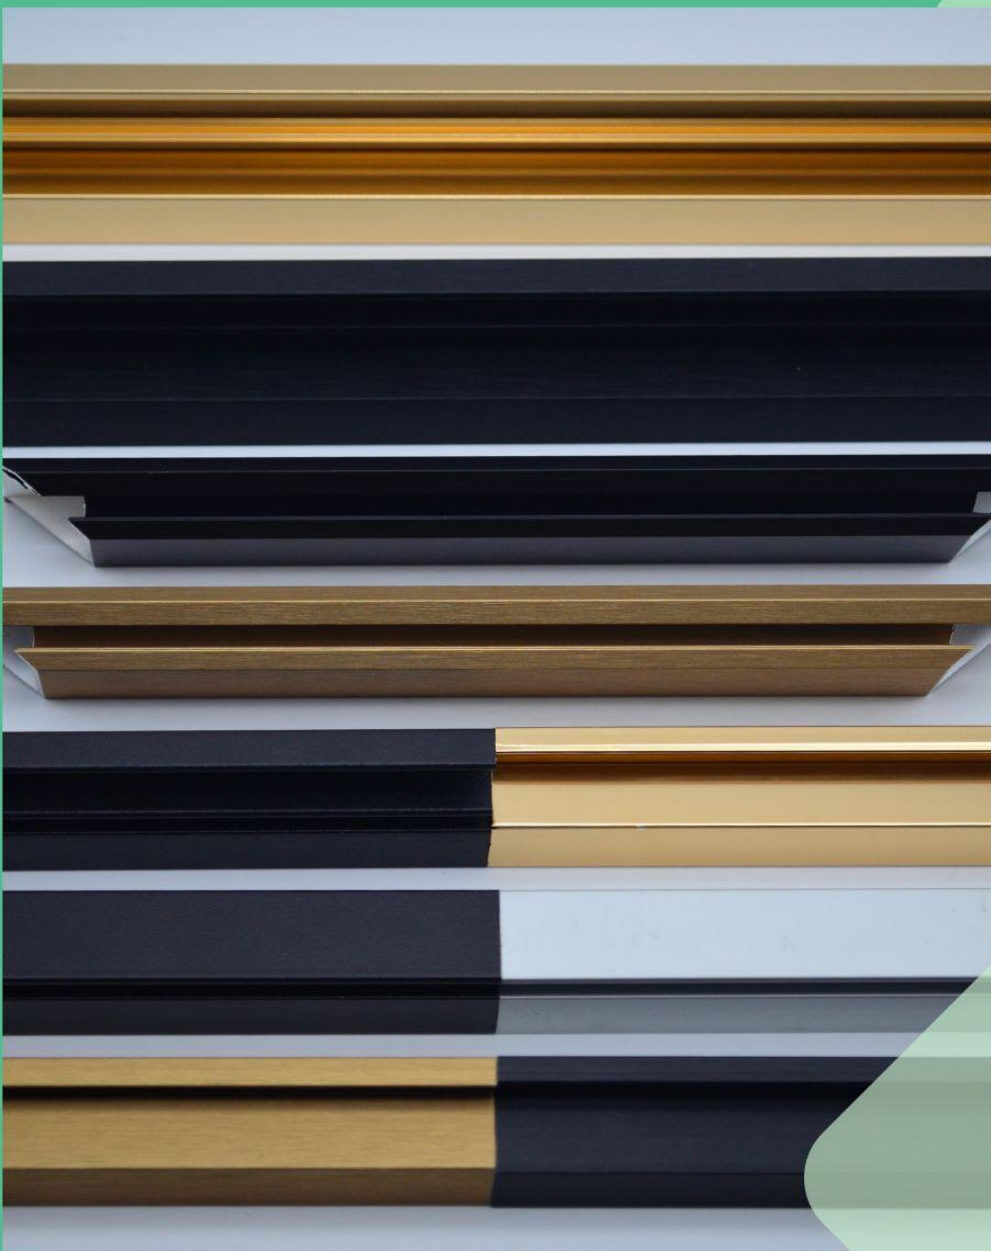

AP-TD6099

LED Aluminum Panel Frame

Frame Colour	◆ Brushed Black ◆ Brushed Gold
Minimum SF	20" (Depth) x 16" (Width)
Frame Thickness	1.2mm
LED Colour	3000k 4000k

*Each unit comes with a standard 5mm bronze glass. For more customization, choose from a variety of glass or wood panel. Additional charges may apply for certain materials.

Aluminium Profile Series

Explore our diverse range of high-quality aluminum profiles, designed to meet various needs. Elevate your projects with our premium aluminum profiles that ensure durability and style.