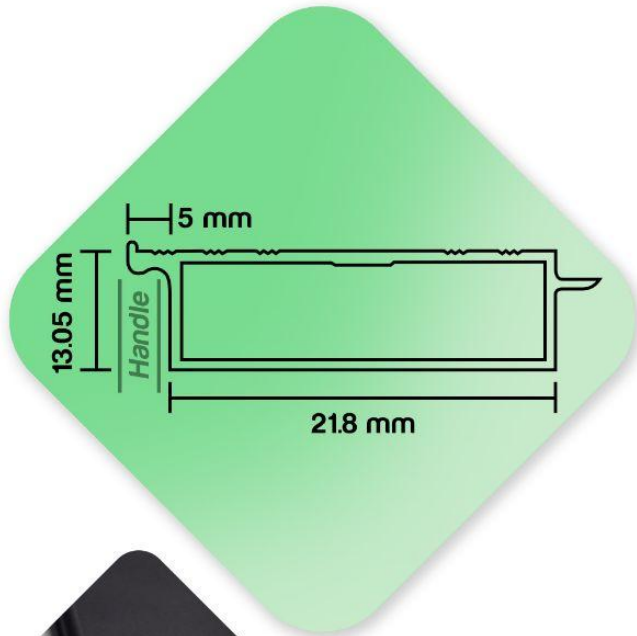

ASD3008-TD6093

Tapered Aluminium Door

Frame Colour	◆ Iron Grey
Minimum SF	5 SF
Frame Thickness	1mm
Handle Length	L105mm x W53mm

ASD4G-TD6096

4G Aluminium Door

Frame Colour	◆ Black	◆ Silvery White (NA)	◆ White
Minimum SF	2 SF		
Frame Thickness	1mm		