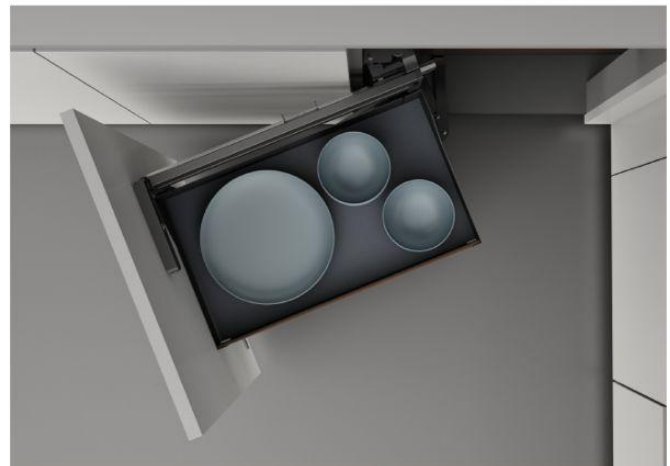

FD1006

2 Tier Pull-Out Corner Rack

Smaller Rack: 8kg | Bigger Rack: 15kg

Model	Dimensions (mm)	Cabinet
FD1006-900DG(L)	W(864-968) x D (520-550) x H530	900mm
FD1006-900DG(R)	W(864-968) x D (520-550) x H530	900mm

Colour

Dark Grey

Material

Powder Coating Iron