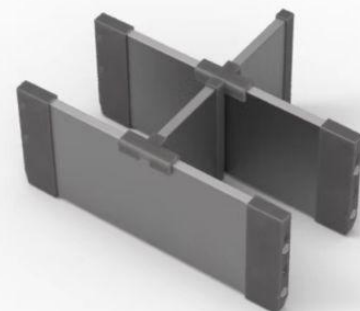

FP1001

2 Layers Drawer Divider

Model	Dimensions (mm)	Cabinet
FP1001-300GY	W229 x D91 x H101	300mm
FP1001-400GY	W329 x D91 x H101	400mm
FP1001-450GY	W379 x D91 x H101	450mm