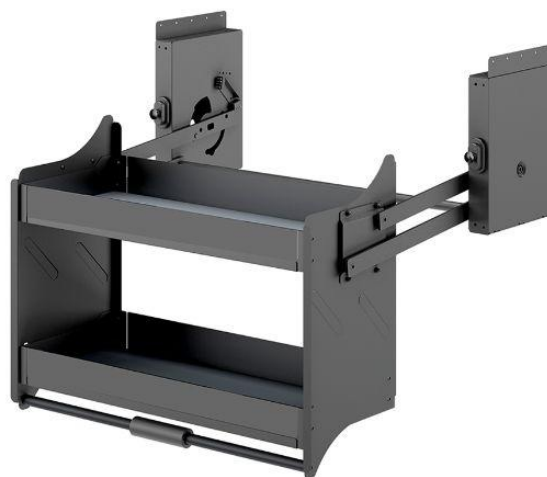

FD1011

2 Tier Lift-Up Storage Basket

Model	Dimensions (mm)	Cabinet
FD1011-800DG	W762 x D257 x H544	800mm
FD1011-900DG	W862 x D257 x H544	900mm

Colour

Dark Grey

Material

Powder Coating Iron