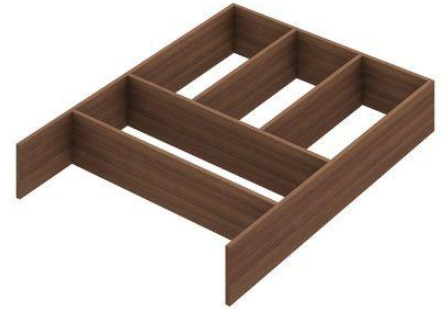

## FP1002

Magnetic Drawer Dividers

Model	Dimensions (mm)
FP1002-GY	W99 x D99 x H25

Colour	Material
Dark Grey	Powder Coating Iron

**FP1003**  
Wooden Cutlery Tray

FP1003-300  
300mm  
Cutlery Tray

FP1003-400A  
400mm  
Cutlery Tray (A)

FP1003-400B  
400mm  
Cutlery Tray (B)

**Model**

- FP1003-300
- FP1003-400A
- FP1003-400B

**Dimensions (mm)**

- W227 x D435 x H63
- W327 x D435 x H63
- W327 x D435 x H63

**Colour**

Dark Grey

**Material**