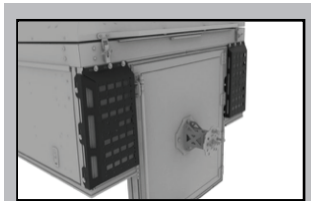

Molle Plate (Set of 2)

CC-A-MP

CC-TLC-A-MP

DC & XC	
LANDCRUISER DC & SC