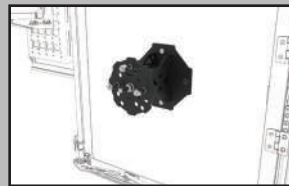

Sparewheel
bracket

☐

CC-A- SWB