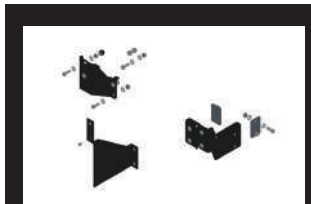

AVAILABLE FOR BASIC ONLY (Already included in DELUXE)

Shadow Awning mounting + deflector kit

AWN-BKT-CC-KH-DF-L