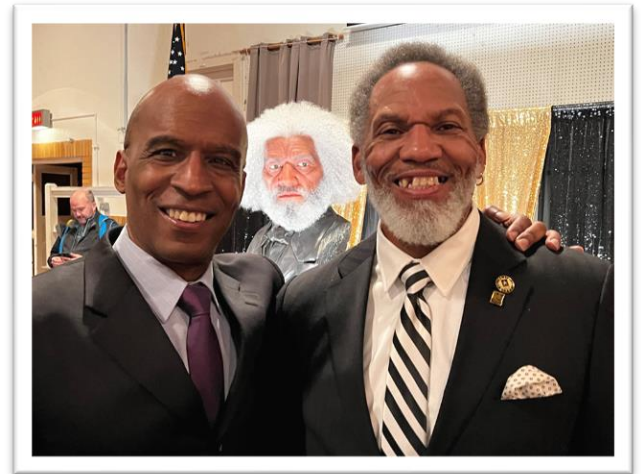

The Frederick Douglass Family

Darius Wallace's performance of *Starry Road to Freedom: the Life of Frederick Douglass* was stellar!!! His show moved me, my family, and the audience at his 205th birthday celebration. His performance captured the nuance of my Great-Great-Great Grandfather's humanity and was hugely inspiring.

-Keith Morris the great-great-great grandson of Frederick Douglass.