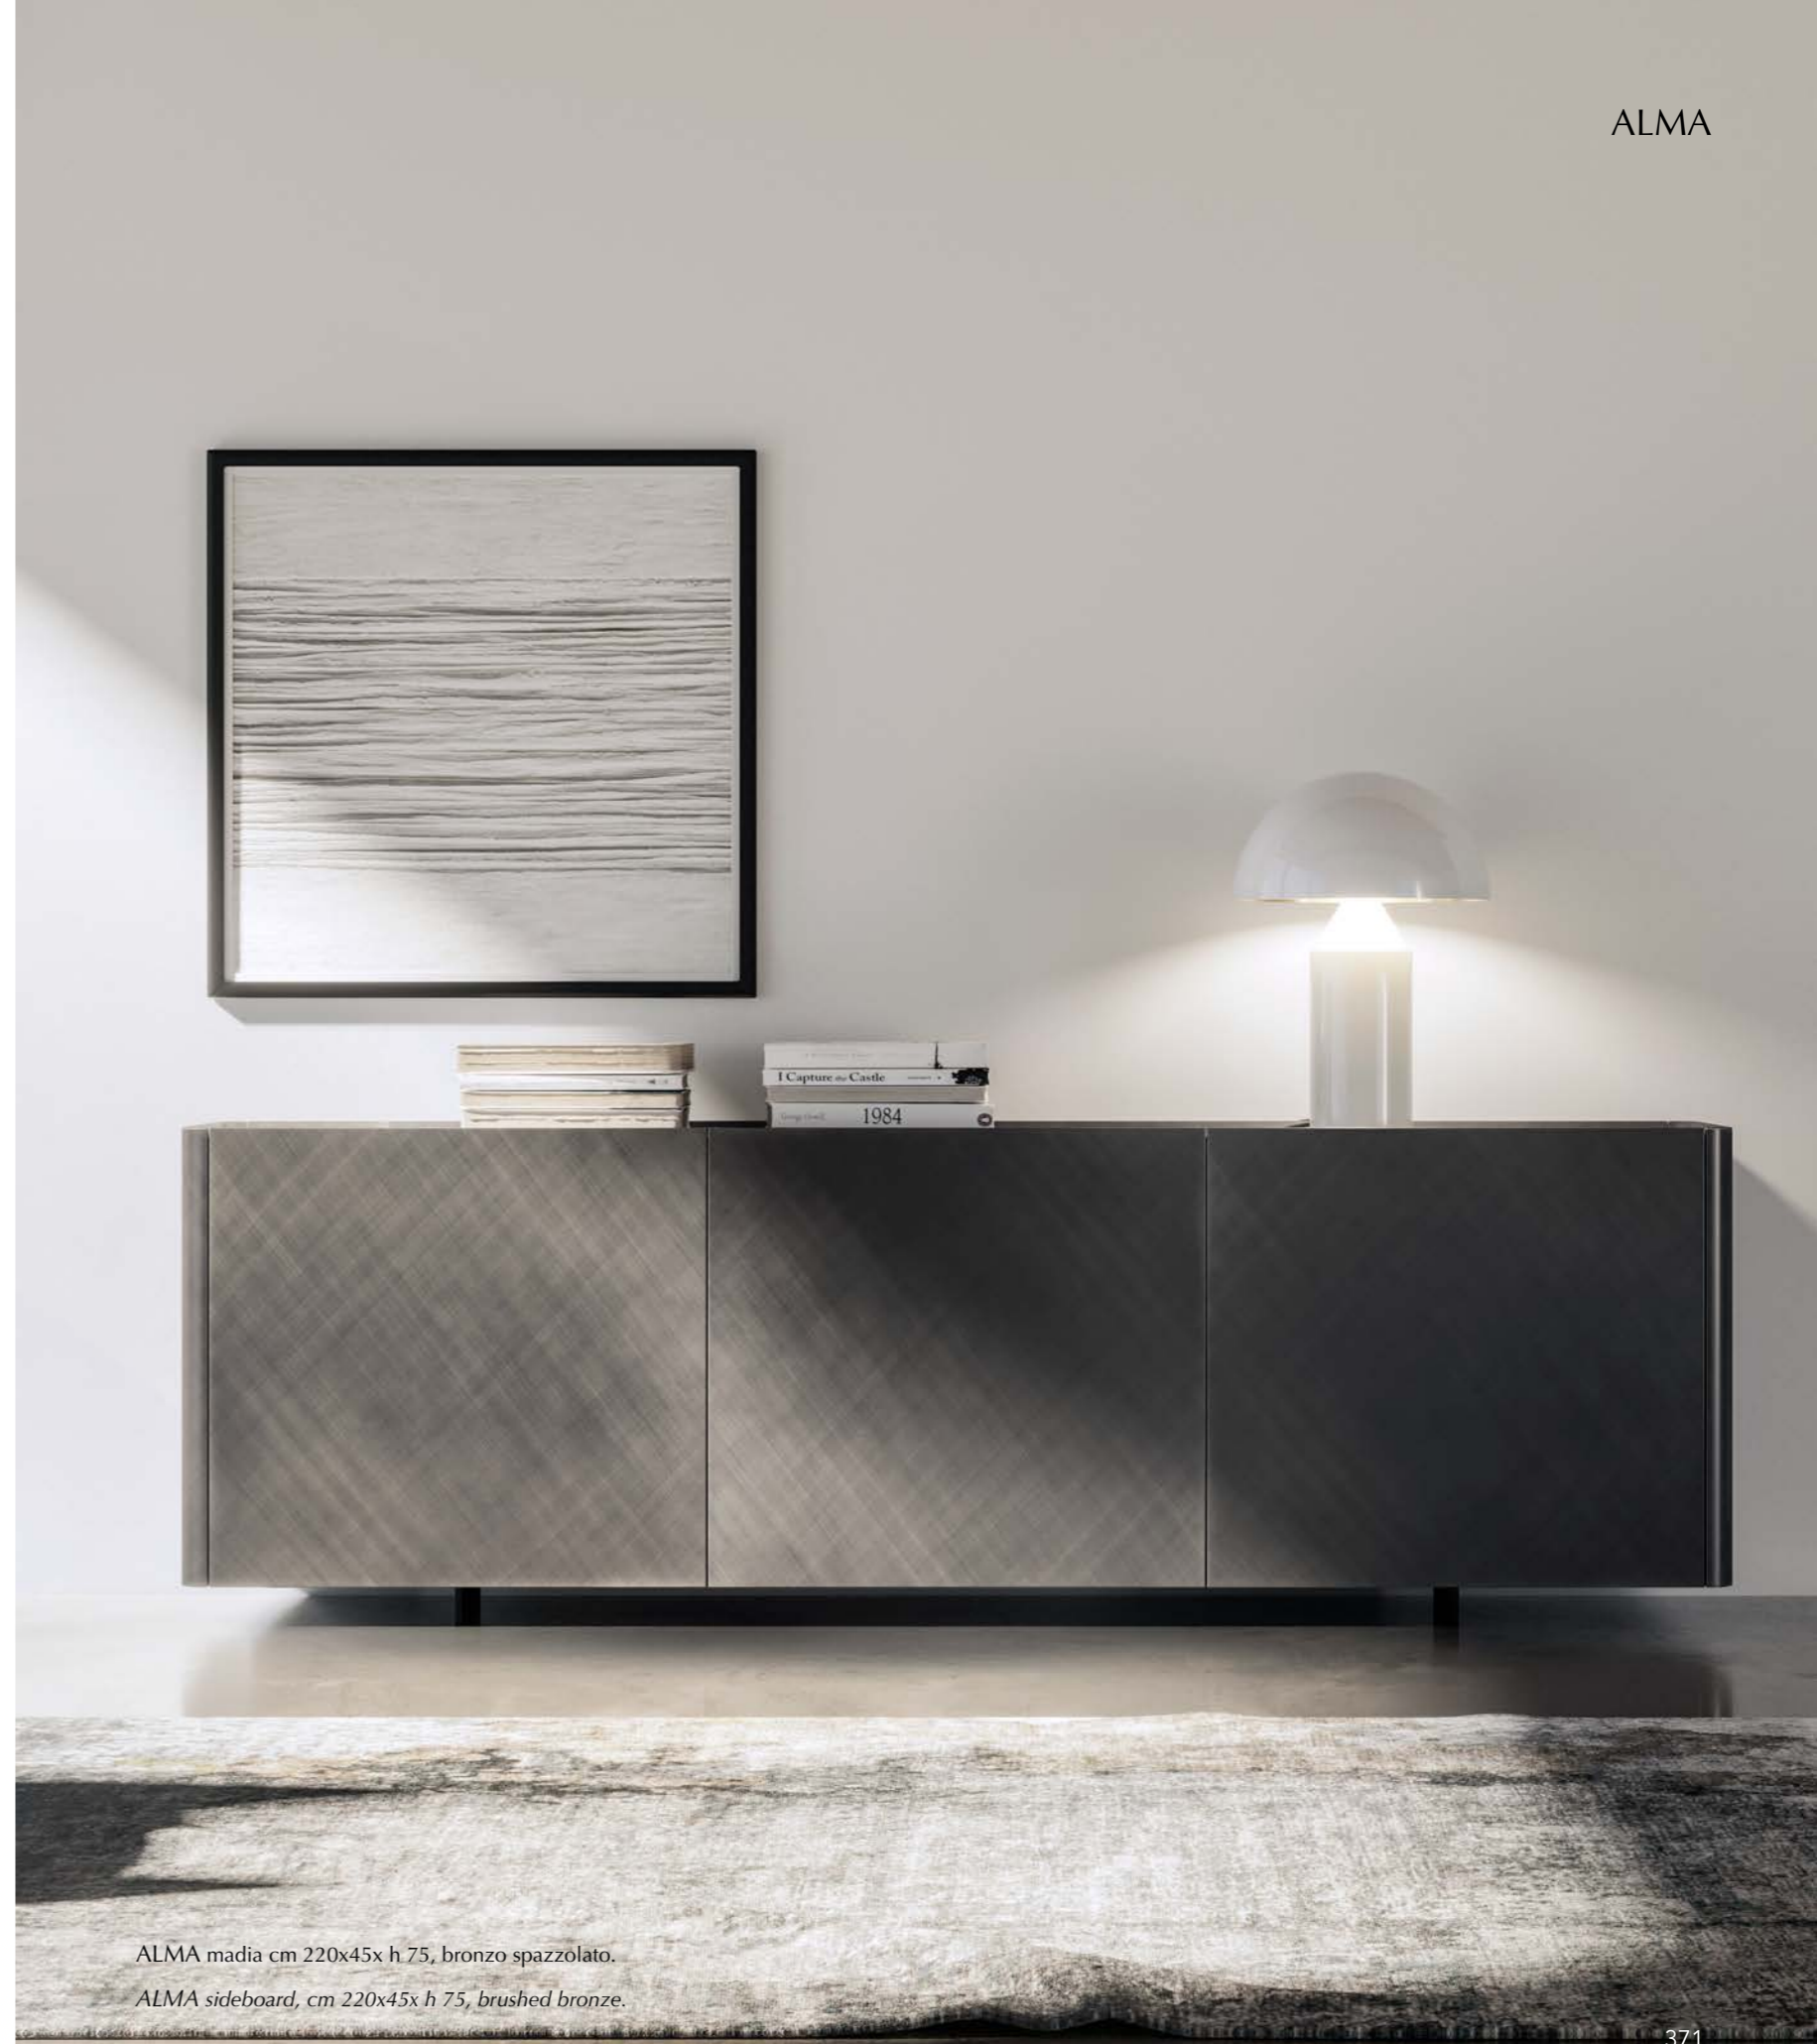

Collection of sideboards of smooth and elegant shapes, characterized by the roundness of its angles with workings that enhance the high craftsmanship of the project. Available with lacquered, leather or eco-leather frame and doors. In the DIAMOND version the doors are quilted. The top is available lacquered, in veneered wood or ceramic.

ALMA DIAMOND madia, cm 220x45x h 75, pelle 5320 beige scuro, top: ceramica Portoro opaco.

ALMA DIAMOND sideboard, cm 220x45x h 75, leather 5320 beige scuro, top: matt ceramic Portoro.

ALMA DIAMOND madia, cm 220x45x h 75, pelle 5504 fango, top: frassino nero.
ALMA DIAMOND sideboard, cm 220x45x h 75, leather 5504 fango, top: black ash.

ALMA madia, cm 220x45x h 75, pelle 5320 beige scuro, top: frassino nero.
PRISMA specchio, cm 160x80, cornice: pelle 5320 beige scuro.

ALMA sideboard, cm 220x45x h 75, leather 5320 beige scuro, top: black ash.
PRISMA mirror, cm 160x80, frame: leather 5320 beige scuro.

ALMA madia cm 220x45x h 75, bronzo spazzolato.

ALMA sideboard, cm 220x45x h 75, brushed bronze.

ALMA madia, cm 220x45x h 75, laccato antracite, top: frassino nero.

ALMA sideboard, cm 220x45x h 75, antracite lacquered, top: black ash.