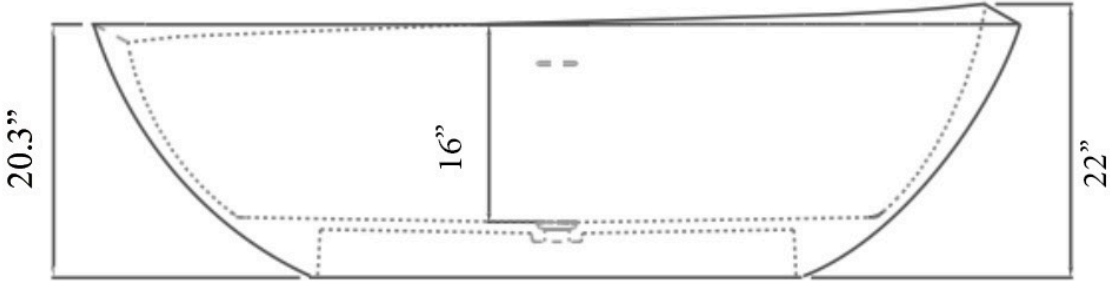

STUDIO BATHTUB I