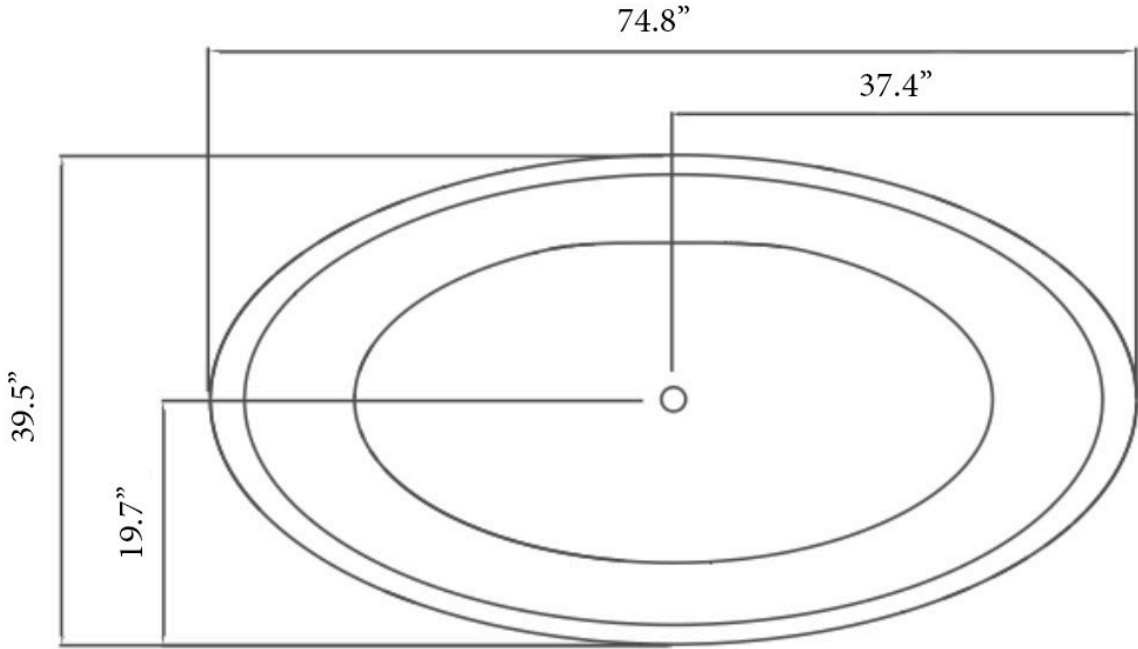

STUDIO BATHTUB I