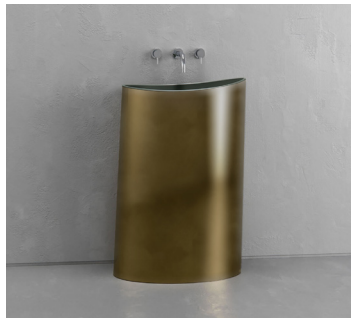

SINK III

23.6"l x 14.4"w x 33.9"h
600mm x 366mm x 860mm

Description

Is it slightly imperfect or more than perfect? Wabisabi or shaped with bold intention? A cylinder gently bowed on one side leans upwards to an open mouth that promises to consume the cares of your day in purifying water. Its natural asymmetry conjures the movement of the ocean and the power of its flow while its arresting shape lures the observer with a siren song.

TEXTURED AGED BRASS
BLACK INTERIOR
BTM-S3-AGED BRASS/BLACK

TEXTURED AGED BRASS
GREEN INTERIOR
BTM-S3-AGED BRASS/GREEN

TEXTURED AGED BRASS
WHITE INTERIOR
BTM-S3-AGED BRASS/WHITE

TEXTURED WHITE CONCRETE
WHITE INTERIOR
BTC-S3-WHITE/WHITE

TEXTURED BLUSH CONCRETE
BLUSH INTERIOR
BTC-S3-BLUSH/BLUSH

TEXTURED BLUSH CONCRETE
WHITE INTERIOR
BTC-S3-BLUSH/WHITE

SINK III

SMOOTH

BLACK IRON
BLACK INTERIOR
BM-S3-BLACK IRON/BLACK

BLACK IRON
WHITE INTERIOR
BM-S3-BLACK IRON/WHITE

AGED SILVER
SILVER INTERIOR
BM-S3-AGED SILVER/GRAY

AGED SILVER
WHITE INTERIOR
BM-S3-AGED SILVER/WHITE

AGED BRASS
BLACK INTERIOR
BM-S3-AGED BRASS/BLACK

AGED BRASS
GREEN INTERIOR
BM-S3-AGED BRASS/GREEN

AGED BRASS
WHITE INTERIOR
BM-S3-AGED BRASS/WHITE