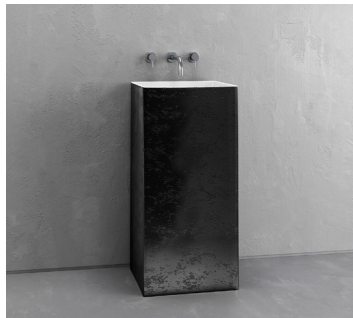

SINK I

15.7"l x 15.7"w x 33.5"h
400mm x 400mm x 850mm

Description

Can a sink inspire a feeling of quiet reverence? Find out as you approach this tall, stately altar whose offering is a deep rectilinear sink and the renewing gift of water. Gently rounded corners, long surfaces and a sheared-flat top achieve elegance through pure simplicity. The effect is reserved, refined, rarified — a true elevation in every sense of the word.

Details

Length: 15.7"
Width: 15.7"
Height: 33.5"

Model Numbers

BTC-S1-BLACK/BLACK	BM-S1-BLACK IRON/WHITE	BTM-S1-BLACK IRON/WHITE
BTC-S1-BLACK/WHITE	BM-S1-BLACK IRON/BLACK	BTM-S1-BLACK IRON/BLACK
BTC-S1-GRAY/WHITE	BM-S1-AGED SILVER/WHITE	BTM-S1-AGED SILVER/WHITE
BTC-S1-GRAY/GRAY	BM-S1-AGED SILVER/GRAY	BTM-S1-AGED SILVER/GRAY
BTC-S1-WHITE/WHITE	BM-S1-AGED BRASS/WHITE	BTM-S1-AGED BRASS/WHITE
BTC-S1-BLUSH/WHITE	BM-S1-AGED BRASS/BLACK	BTM-S1-AGED BRASS/BLACK
BTC-S1-BLUSH/BLUSH	BM-S1-AGED BRASS/GREEN	BTM-S1-AGED BRASS/GREEN

SINK I

SINK I

TEXTURED

TEXTURED BLACK CONCRETE
BLACK INTERIOR
BTC-S1-BLACK/BLACK

TEXTURED BLACK CONCRETE
WHITE INTERIOR
BTC-S1-BLACK/WHITE

TEXTURED GRAY CONCRETE
GRAY INTERIOR
BTC-S1-GRAY/GRAY

TEXTURED GRAY CONCRETE
WHITE INTERIOR
BTC-S1-GRAY/WHITE

TEXTURED BLACK IRON
BLACK INTERIOR
BTM-S1-BLACK IRON/BLACK

TEXTURED BLACK IRON
WHITE INTERIOR
BTM-S1-BLACK IRON/WHITE

TEXTURED AGED SILVER
SILVER INTERIOR
BTM-S1-AGED SILVER/GRAY

TEXTURED AGED SILVER
WHITE INTERIOR
BTM-S1-AGED SILVER/WHITE