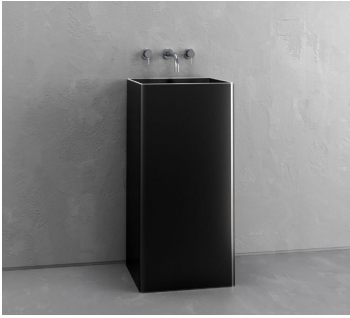

SINK I

15.7"l x 15.7"w x 33.5"h
400mm x 400mm x 850mm

Description

Can a sink inspire a feeling of quiet reverence? Find out as you approach this tall, stately altar whose offering is a deep rectilinear sink and the renewing gift of water. Gently rounded corners, long surfaces and a sheared-flat top achieve elegance through pure simplicity. The effect is reserved, refined, rarified — a true elevation in every sense of the word.

TEXTURED BLACK IRON
BLACK INTERIOR
BTM-S1-BLACK IRON/BLACK

TEXTURED BLACK IRON
WHITE INTERIOR
BTM-S1-BLACK IRON/WHITE

TEXTURED AGED SILVER
SILVER INTERIOR
BTM-S1-AGED SILVER/GRAY

TEXTURED AGED SILVER
WHITE INTERIOR
BTM-S1-AGED SILVER/WHITE

TEXTURED AGED BRASS
BLACK INTERIOR
BTM-S1-AGED BRASS/BLACK

TEXTURED AGED BRASS
GREEN INTERIOR
BTM-S1-AGED BRASS/GREEN

TEXTURED AGED BRASS
WHITE INTERIOR
BTM-S1-AGED BRASS/WHITE

TEXTURED WHITE CONCRETE
WHITE INTERIOR
BTC-S1-WHITE/WHITE

TEXTURED BLUSH CONCRETE
BLUSH INTERIOR
BTC-S1-BLUSH/BLUSH

TEXTURED BLUSH CONCRETE
WHITE INTERIOR
BTC-S1-BLUSH/WHITE

SINK I

SMOOTH

BLACK IRON
BLACK INTERIOR
BM-S1-BLACK IRON/BLACK

BLACK IRON
WHITE INTERIOR
BM-S1-BLACK IRON/WHITE