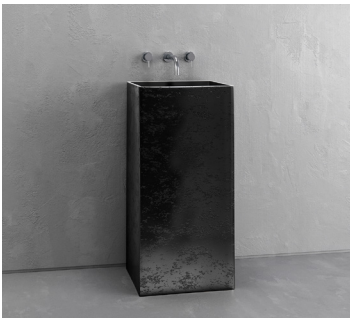

SINK I

15.7"l x 15.7"w x 33.5"h
400mm x 400mm x 850mm

Description

Can a sink inspire a feeling of quiet reverence? Find out as you approach this tall, stately altar whose offering is a deep rectilinear sink and the renewing gift of water. Gently rounded corners, long surfaces and a sheared-flat top achieve elegance through pure simplicity. The effect is reserved, refined, rarified — a true elevation in every sense of the word.

Details

Length: 15.7"
Width: 15.7"
Height: 33.5"

Model Numbers

BTC-S1-BLACK/BLACK	BM-S1-BLACK IRON/WHITE	BTM-S1-BLACK IRON/WHITE
BTC-S1-BLACK/WHITE	BM-S1-BLACK IRON/BLACK	BTM-S1-BLACK IRON/BLACK
BTC-S1-GRAY/WHITE	BM-S1-AGED SILVER/WHITE	BTM-S1-AGED SILVER/WHITE
BTC-S1-GRAY/GRAY	BM-S1-AGED SILVER/GRAY	BTM-S1-AGED SILVER/GRAY
BTC-S1-WHITE/WHITE	BM-S1-AGED BRASS/WHITE	BTM-S1-AGED BRASS/WHITE
BTC-S1-BLUSH/WHITE	BM-S1-AGED BRASS/BLACK	BTM-S1-AGED BRASS/BLACK
BTC-S1-BLUSH/BLUSH	BM-S1-AGED BRASS/GREEN	BTM-S1-AGED BRASS/GREEN

SINK I

SINK I

TEXTURED

TEXTURED BLACK CONCRETE
BLACK INTERIOR
BTC-S1-BLACK/BLACK

TEXTURED BLACK CONCRETE
WHITE INTERIOR
BTC-S1-BLACK/WHITE

TEXTURED GRAY CONCRETE
GRAY INTERIOR
BTC-S1-GRAY/GRAY

TEXTURED GRAY CONCRETE
WHITE INTERIOR
BTC-S1-GRAY/WHITE

TEXTURED BLACK IRON
BLACK INTERIOR
BTM-S1-BLACK IRON/BLACK

TEXTURED BLACK IRON
WHITE INTERIOR
BTM-S1-BLACK IRON/WHITE

TEXTURED AGED SILVER
SILVER INTERIOR
BTM-S1-AGED SILVER/GRAY

TEXTURED AGED SILVER
WHITE INTERIOR
BTM-S1-AGED SILVER/WHITE