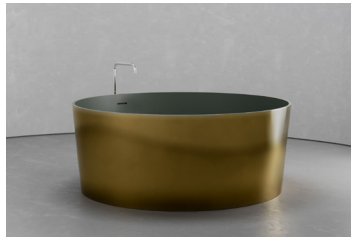

## BATHTUB VI

58.9" dia x 23.4" h  
1496mm dia x 595mm

### Details

Bathing Type:  
Diameter: 58.9"  
Height: 23.4"  
Installation Type: Freestanding  
Weight: 381.4lbs (173kg)  
Capacity: 161.9gal (613L)

## SMOOTH

BLACK IRON  
BLACK INTERIOR  
BM-B6-BLACK IRON/BLACK

BLACK IRON  
WHITE INTERIOR  
BM-B6-BLACK IRON/WHITE

AGED SILVER  
SILVER INTERIOR  
BM-B6-AGED SILVER/GRAY

AGED SILVER  
WHITE INTERIOR  
BM-B6-AGED SILVER/WHITE

AGED BRASS  
BLACK INTERIOR  
BM-B6-AGED BRASS/BLACK

AGED BRASS  
GREEN INTERIOR  
BM-B6-AGED BRASS/GREEN

AGED BRASS  
WHITE INTERIOR  
BM-B6-AGED BRASS/WHITE