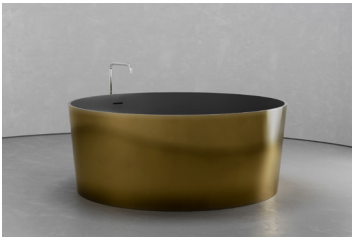

## BATHTUB VI

58.9" dia x 23.4" h  
1496mm dia x 595mm

# BATHTUB VI

---

## SMOOTH

BLACK IRON  
BLACK INTERIOR  
BM-B6-BLACK IRON/BLACK

BLACK IRON  
WHITE INTERIOR  
BM-B6-BLACK IRON/WHITE

AGED SILVER  
SILVER INTERIOR  
BM-B6-AGED SILVER/GRAY

AGED SILVER  
WHITE INTERIOR  
BM-B6-AGED SILVER/WHITE

AGED BRASS  
BLACK INTERIOR  
BM-B6-AGED BRASS/BLACK

AGED BRASS  
GREEN INTERIOR  
BM-B6-AGED BRASS/GREEN

AGED BRASS  
WHITE INTERIOR  
BM-B6-AGED BRASS/WHITE