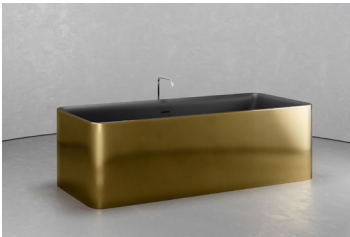

## BATHTUB IV

### Description

Discover the essence of a refuge where power, mystery and elegance reign. Ensnared within the walls of this tub's spacious enclosure, 1.25 cubic metres of liquid capacity create a protected expanse that keeps the world at bay while enveloping you in smooth, buoyant comfort. This is luxury uninterrupted. As the waters around you shelter and soothe, take a moment to savor a dream achieved.

# BATHTUB IV

---

## SMOOTH

BLACK IRON  
BLACK INTERIOR  
BM-B4-BLACK IRON/BLACK

BLACK IRON  
WHITE INTERIOR  
BM-B4-BLACK IRON/WHITE

AGED SILVER  
SILVER INTERIOR  
BM-B4-AGED SILVER/GRAY

AGED SILVER  
WHITE INTERIOR  
BM-B4-AGED SILVER/WHITE