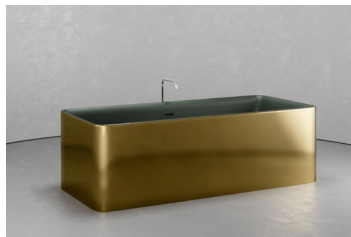

AGED BRASS
GREEN INTERIOR
BM-B4-AGED BRASS/GREEN