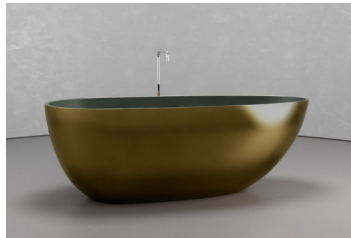

BATHTUB III

62.8"l x 30.3"w x 21.5"h
1595mm x 770mm x 546mm

Description

Simple. Smooth. Precise. If a vessel is valued not for itself but for the space that it creates within, then this tub's elegant ovoid form is a precious gift that honors its owner above all. Bestowing a sanctum whose contours create balance and harmony, this is serenity defined by shape. A timeless form renewed by modern materials, its gentle curves and sliced-level edge invite you into a bathing experience of lucid purity.

TEXTURED WHITE CONCRETE
WHITE INTERIOR
BTC-B3-WHITE/WHITE

TEXTURED BLUSH CONCRETE
BLUSH INTERIOR
BTC-B3-BLUSH/BLUSH

TEXTURED BLUSH CONCRETE
WHITE INTERIOR
BTC-B3-BLUSH/WHITE

BATHTUB III

SMOOTH

BLACK IRON
BLACK INTERIOR
BM-B3-BLACK IRON/BLACK

BLACK IRON
WHITE INTERIOR
BM-B3-BLACK IRON/WHITE

AGED SILVER
SILVER INTERIOR
BM-B3-AGED SILVER/GRAY

AGED SILVER
WHITE INTERIOR
BM-B3-AGED SILVER/WHITE

AGED BRASS
BLACK INTERIOR
BM-B3-AGED BRASS/BLACK

AGED BRASS
GREEN INTERIOR
BM-B3-AGED BRASS/GREEN

AGED BRASS
WHITE INTERIOR
BM-B3-AGED BRASS/WHITE