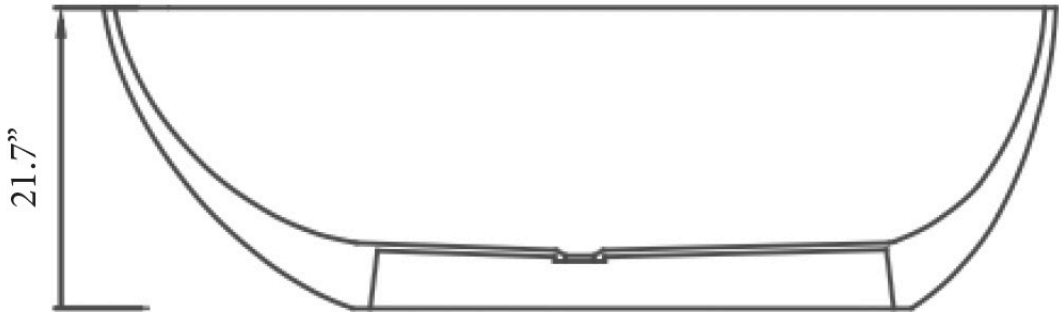

BATHTUB III

62.8"l x 30.3"w x 21.5"h
1595mm x 770mm x 546mm

Description

Simple. Smooth. Precise. If a vessel is valued not for itself but for the space that it creates within, then this tub's elegant ovoid form is a precious gift that honors its owner above all. Bestowing a sanctum whose contours create balance and harmony, this is serenity defined by shape. A timeless form renewed by modern materials, its gentle curves and sliced-level edge invite you into a bathing experience of lucid purity.

Details

Bathing Type:
Length: 62.8"
Width: 30.3"
Height: 21.5"
Installation Type: Freestanding
Weight: 238lbs (108kg)
Capacity: 66.8gal (253L)

Model Numbers

BTC-B3-BLACK/BLACK	BM-B3-BLACK IRON/WHITE	BTM-B3-BLACK IRON/WHITE
BTC-B3-BLACK/WHITE	BM-B3-BLACK IRON/BLACK	BTM-B3-BLACK IRON/BLACK
BTC-B3-GRAY/WHITE	BM-B3-AGED SILVER/WHITE	BTM-B3-AGED SILVER/WHITE
BTC-B3-GRAY/GRAY	BM-B3-AGED SILVER/GRAY	BTM-B3-AGED SILVER/GRAY
BTC-B3-WHITE/WHITE	BM-B3-AGED BRASS/WHITE	BTM-B3-AGED BRASS/WHITE
BTC-B3-BLUSH/WHITE	BM-B3-AGED BRASS/BLACK	BTM-B3-AGED BRASS/BLACK
BTC-B3-BLUSH/BLUSH	BM-B3-AGED BRASS/GREEN	BTM-B3-AGED BRASS/GREEN

BATHTUB III

62.8"l x 30.3"w x 21.7"h

V2GCBT

BATHTUB III

TEXTURED

TEXTURED BLACK CONCRETE
BLACK INTERIOR
BTC-B3-BLACK/BLACK

TEXTURED BLACK CONCRETE
WHITE INTERIOR
BTC-B3-BLACK/WHITE

TEXTURED GRAY CONCRETE
GRAY INTERIOR
BTC-B3-GRAY/GRAY