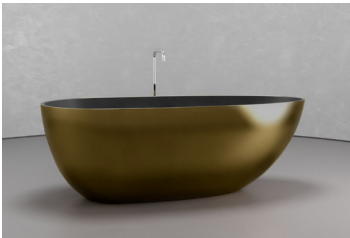

BATHTUB III

62.8"l x 30.3"w x 21.5"h
1595mm x 770mm x 546mm

Description

Simple. Smooth. Precise. If a vessel is valued not for itself but for the space that it creates within, then this tub's elegant ovoid form is a precious gift that honors its owner above all. Bestowing a sanctum whose contours create balance and harmony, this is serenity defined by shape. A timeless form renewed by modern materials, its gentle curves and sliced-level edge invite you into a bathing experience of lucid purity.

TEXTURED AGED SILVER
WHITE INTERIOR
BTM-B3-AGED SILVER/WHITE

TEXTURED AGED BRASS
BLACK INTERIOR
BTM-B3-AGED BRASS/BLACK

TEXTURED AGED BRASS
GREEN INTERIOR
BTM-B3-AGED BRASS/GREEN

TEXTURED AGED BRASS
WHITE INTERIOR
BTM-B3-AGED BRASS/WHITE

TEXTURED WHITE CONCRETE
WHITE INTERIOR
BTC-B3-WHITE/WHITE

TEXTURED BLUSH CONCRETE
BLUSH INTERIOR
BTC-B3-BLUSH/BLUSH

TEXTURED BLUSH CONCRETE
WHITE INTERIOR
BTC-B3-BLUSH/WHITE

BATHTUB III

SMOOTH

BLACK IRON
BLACK INTERIOR
BM-B3-BLACK IRON/BLACK

BLACK IRON
WHITE INTERIOR
BM-B3-BLACK IRON/WHITE

AGED SILVER
SILVER INTERIOR
BM-B3-AGED SILVER/GRAY

AGED SILVER
WHITE INTERIOR
BM-B3-AGED SILVER/WHITE

AGED BRASS
BLACK INTERIOR
BM-B3-AGED BRASS/BLACK

AGED BRASS
GREEN INTERIOR
BM-B3-AGED BRASS/GREEN