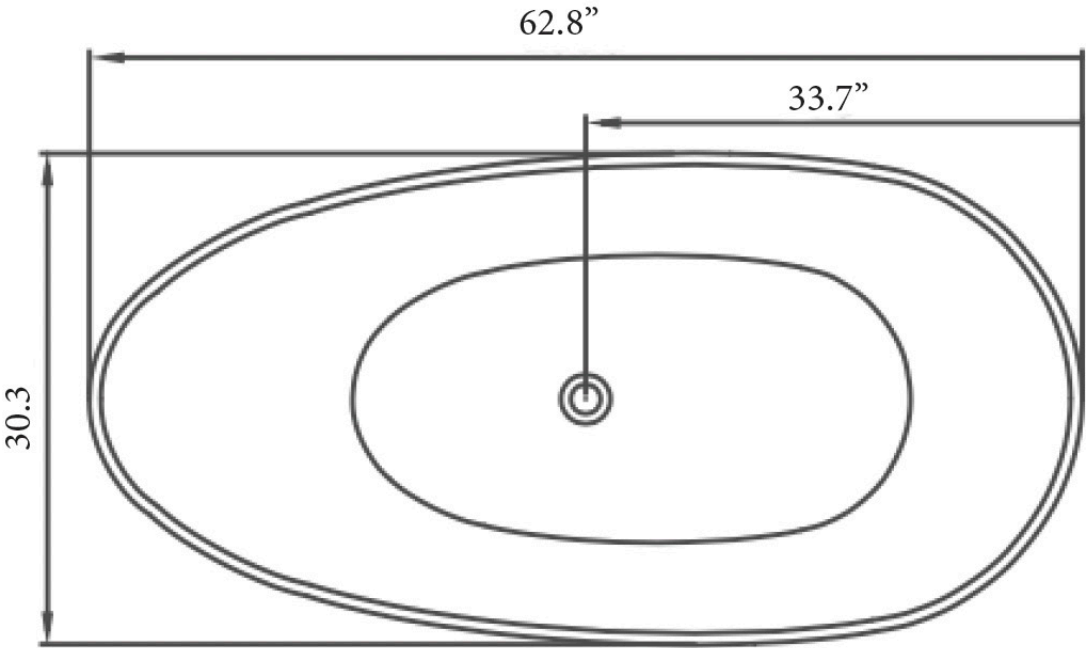

BATHTUB III

62.8"l x 30.3"w x 21.5"h
1595mm x 770mm x 546mm

Description

Simple. Smooth. Precise. If a vessel is valued not for itself but for the space that it creates within, then this tub's elegant ovoid form is a precious gift that honors its owner above all. Bestowing a sanctum whose contours create balance and harmony, this is serenity defined by shape. A timeless form renewed by modern materials, its gentle curves and sliced-level edge invite you into a bathing experience of lucid purity.

Details

Bathing Type:
Length: 62.8"
Width: 30.3"
Height: 21.5"
Installation Type: Freestanding
Weight: 238lbs (108kg)
Capacity: 66.8gal (253L)

Model Numbers

BTC-B3-BLACK/BLACK	BM-B3-BLACK IRON/WHITE	BTM-B3-BLACK IRON/WHITE
BTC-B3-BLACK/WHITE	BM-B3-BLACK IRON/BLACK	BTM-B3-BLACK IRON/BLACK
BTC-B3-GRAY/WHITE	BM-B3-AGED SILVER/WHITE	BTM-B3-AGED SILVER/WHITE
BTC-B3-GRAY/GRAY	BM-B3-AGED SILVER/GRAY	BTM-B3-AGED SILVER/GRAY
BTC-B3-WHITE/WHITE	BM-B3-AGED BRASS/WHITE	BTM-B3-AGED BRASS/WHITE
BTC-B3-BLUSH/WHITE	BM-B3-AGED BRASS/BLACK	BTM-B3-AGED BRASS/BLACK
BTC-B3-BLUSH/BLUSH	BM-B3-AGED BRASS/GREEN	BTM-B3-AGED BRASS/GREEN

BATHTUB III

62.8"l x 30.3"w x 21.7"h

V2GCBT

BATHTUB III

TEXTURED

TEXTURED BLACK CONCRETE
BLACK INTERIOR
BTC-B3-BLACK/BLACK

TEXTURED BLACK CONCRETE
WHITE INTERIOR
BTC-B3-BLACK/WHITE

TEXTURED GRAY CONCRETE
GRAY INTERIOR
BTC-B3-GRAY/GRAY