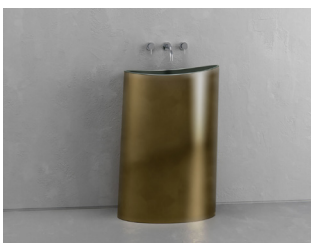

VAST LINE BESPOKE METAL
ITEM SINK III
PRICE \$8,995
MODEL NUMBER BM-S3-BLACK IRON/BLACK

VAST LINE BESPOKE METAL
ITEM SINK III
PRICE \$8,995
MODEL NUMBER BM-S3-BLACK IRON/BLACK

VAST LINE BESPOKE METAL
ITEM SINK III
PRICE \$8,995
MODEL NUMBER BM-S3-AGED SILVER/GRAY

VAST LINE BESPOKE METAL
ITEM SINK III
PRICE \$8,995
MODEL NUMBER BM-S3-AGED BRASS/WHITE

VAST LINE BESPOKE METAL
ITEM SINK III
PRICE \$8,995
MODEL NUMBER BM-S3-AGED BRASS/BLACK

VAST LINE BESPOKE METAL
ITEM SINK III
PRICE \$8,995
MODEL NUMBER BM-S3-AGED BRASS/GREEN