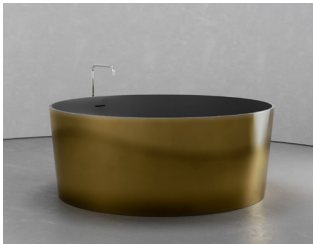

VAST LINE BESPOKE METAL
ITEM BATHTUB VI
PRICE \$14,995
MODEL NUMBER BM-B6-BLACK IRON/BLACK

VAST LINE BESPOKE METAL
ITEM BATHTUB VI
PRICE \$14,995
MODEL NUMBER BM-B6-AGED SILVER/WHITE

VAST LINE BESPOKE METAL
ITEM BATHTUB VI
PRICE \$14,995
MODEL NUMBER BM-B6-AGED SILVER/GRAY

VAST LINE BESPOKE METAL
ITEM BATHTUB VI
PRICE \$14,995
MODEL NUMBER BM-B6-AGED BRASS/WHITE

VAST LINE BESPOKE METAL
ITEM BATHTUB VI
PRICE \$14,995
MODEL NUMBER BM-B6-AGED BRASS/BLACK

VAST LINE BESPOKE METAL
ITEM BATHTUB VI
PRICE \$14,995
MODEL NUMBER BM-B6-AGED BRASS/GREEN