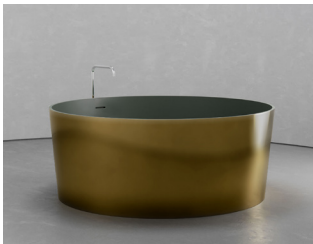

VAST LINE BESPOKE METAL
ITEM BATHTUB VI
PRICE $14,995
MODEL NUMBER BM-B6-AGED BRASS/GREEN