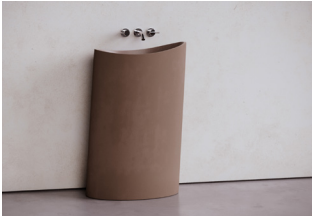

VAST LINE ELEVATED CONCRETE
ITEM SINK III
PRICE $5,995
MODEL NUMBER EC-S3-BROWN