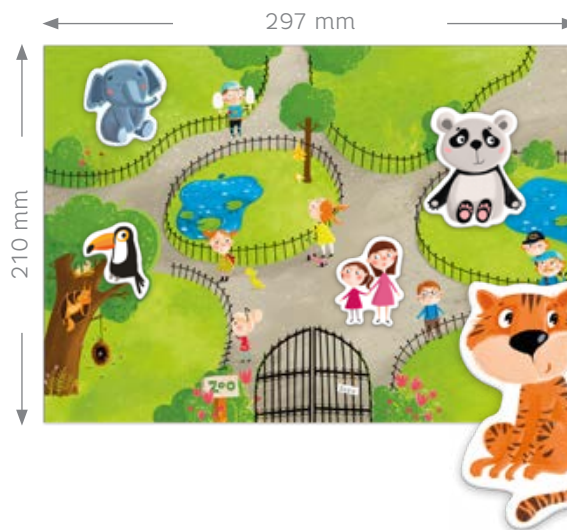

Box: 12 x 7 x 7 cm

series

Magnetic Zoo

Art. 200207

36
pcs.

Magnetic Farm

Art. 200206

45
pcs.

Creative games

3+

Box: 31,5 x 21,5 x 4,5 cm

series

Magnetic faces animals

Art. 200209

78
pcs.

Magnetic faces humans