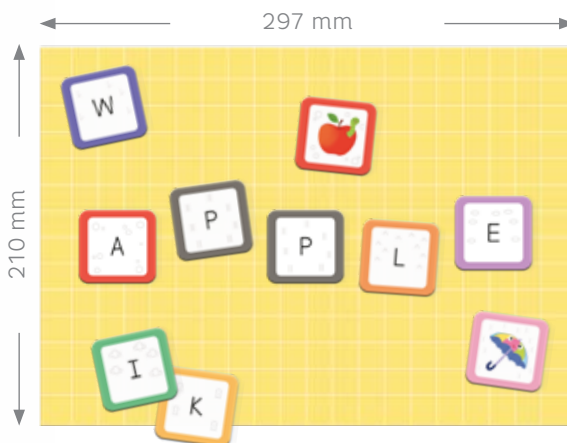

Art. 200208

62
pcs.

Creative games

3+

Box: 31,5 x 21,5 x 4,5 cm

series

Magnetic Alphabet English

Art. 200214