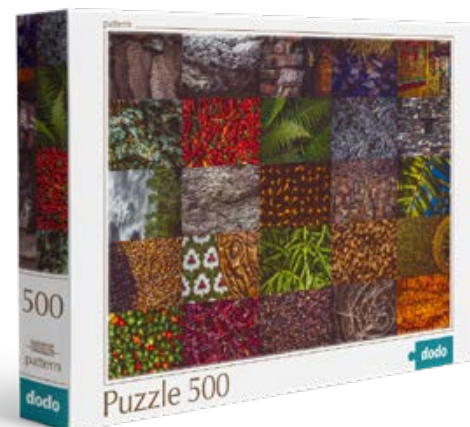

Ornament of nature

Art. 300383