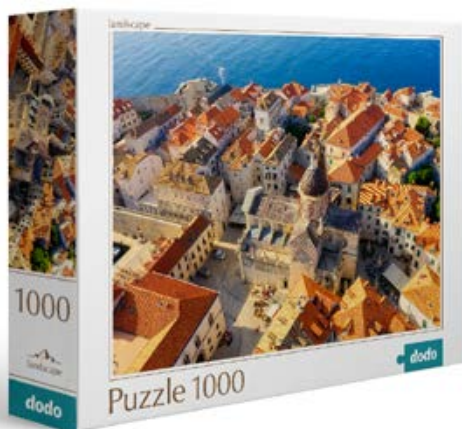

Dubrovnik. Croatia

Art. 301194