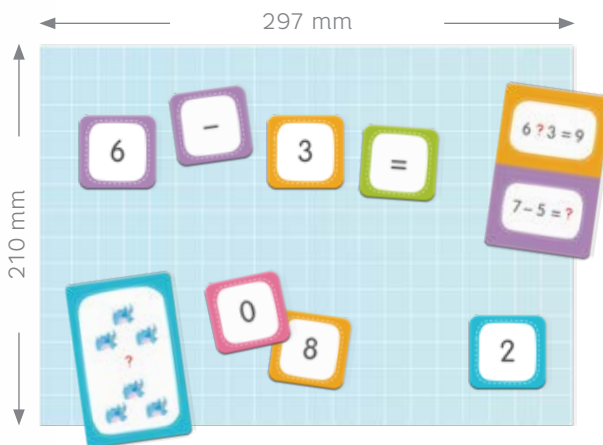

Magnetic Alphabet Ukrainian

Art. 200213

Prepare to school

Box: 23 x 31 x 6 cm

series

Magnetic Math

Art. 200215

140
pcs.