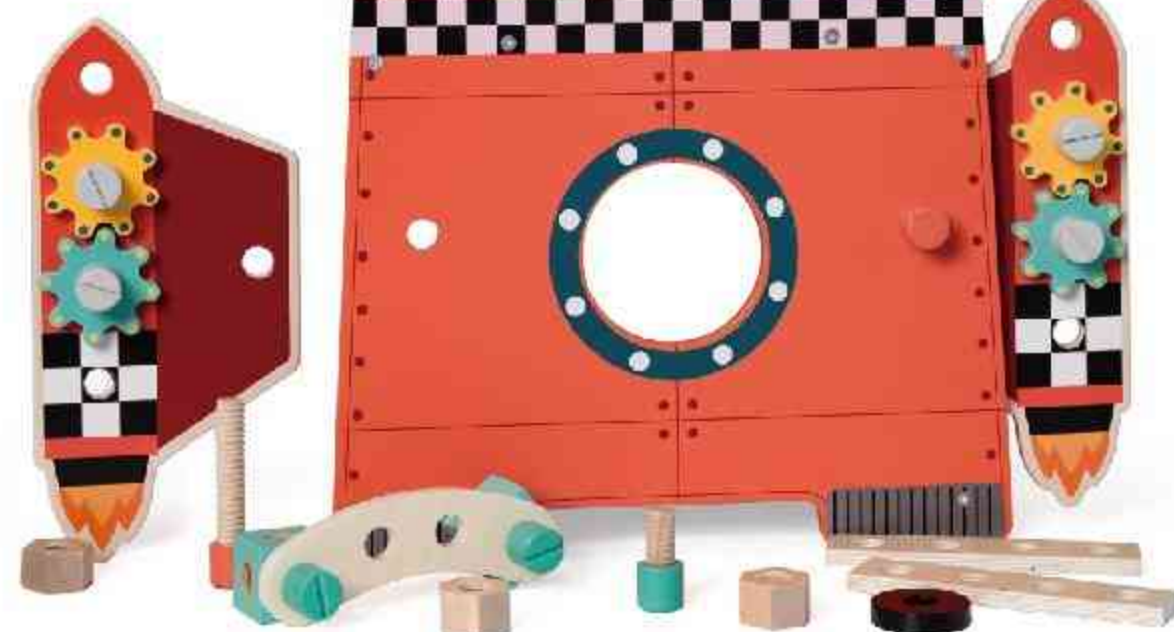

20177

Modern Tool Box

best
seller

3/y+ 27/pcs A/box

Size: 29.0 x 8.0 x 24.5 cm 11.4" x 3.1" x 9.6"

Go beyond rules to practise children's fine motor skills and creativity, they can get familiar with each tool. The modern tool box includes many handy tools, such as a hammer, screwdriver, wrench, gear etc. Fixing belt available to keep box clean and tidy. Greatly stimulate children's interest in installing and repairing structures, meanwhile cultivate the habit of organizing.

159

20176

Modern Tool Bench

best
seller

3/y+ 42/pcs A/box

Size: 42.7 x 39.0 x 56.0 cm 16.8" x 15.4" x 22.0"

An all-in-one modern tool bench achieves every function for a junior woodworker. It includes all must-have tools and accessories. Children can install and spin the gears to observe the transmission, saw and construct structures freely to develop logical thinking and creativity. Children will fully into the fun of carpentry.

158

50574

Rocket Workbench

3/4+ 51/pcs A/box

Size: 46.4 x 28.8 x 56.2 cm 18.3" x 11.3" x 22.1"

Use the screwdriver, wrench, hammer, ruler, screws, nuts, gears, etc to build your rocket kingdom. Spin the powerful gears at either side of the boosters, ahead to outer space! The tabletop features precise holes and dimensions to help children craft, create and invent. Great tool bench to cultivate their interests and develop fine motor skills.

Detachable

50528

Pretend Play Rocket

3/4+ 51/pcs A/box

Size: 31 x 31 x 69 cm 12.2" x 12.2" x 27.2"

This rocket perfectly combined construction and role play into one. You can build on the rocket shells using screws, and build expedition camps with wooden sticks. In the rocket, there are twelve different themed rooms like: bedroom, operation room, laboratory and etc. Let's build the rocket and take adventure in the outspace.