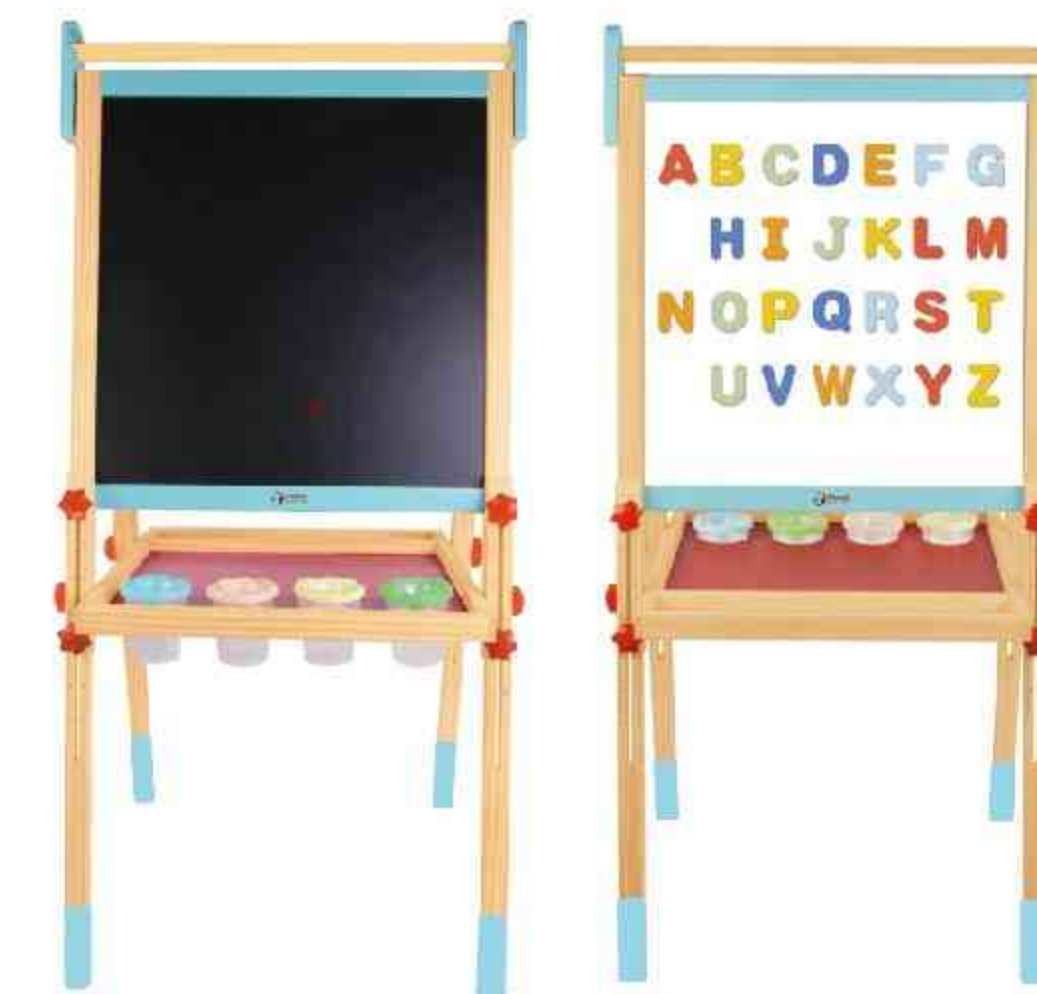

3523 *best seller*
Crocodile Balancing

3/y⁺ 20/pcs A/box

Size: 23 x 3 x 11 cm 9.1" x 1.2" x 4.3"

4169

5 in 1 Blackboard

3 / y⁺ 20 / pcs A / box

Size: 58 x 63 x 113 cm 22.8" x 24.8" x 44.5"

This 5 in 1 blackboard is great for any budding artist. It's a blackboard on one side, a white board on the other and it has a large clip to hold paper for painting, four containers for paint and a useful tray to hold pens and chalk. This blackboard can stimulate children's interests in drawing, help them develop creativities and expand their imaginations.

53870

Tabletop Easel

3 / y⁺ 27 / pcs A / box

Size: 51 x 33 x 41 cm 20.1" x 13.0" x 16.1"

This tabletop easel is easy to fold back. It includes 26 magnetic alphabets for English learning and has a chalkboard and magnetic whiteboard for children to create nice drawings. It helps develop their creativity and language ability.

53887

Multi-Functional Easel

3 / y⁺ 39 / pcs A / box

Size: 54 x 45 x 113 cm 21.3" x 17.7" x 44.5"

This foldable easel has a chalkboard and magnetic whiteboard for children to create nice drawings. The scale on side frames is for easy height adjustment. It includes plastic paint cups and magnetic English alphabets. It helps them learn English and develop their creativity.