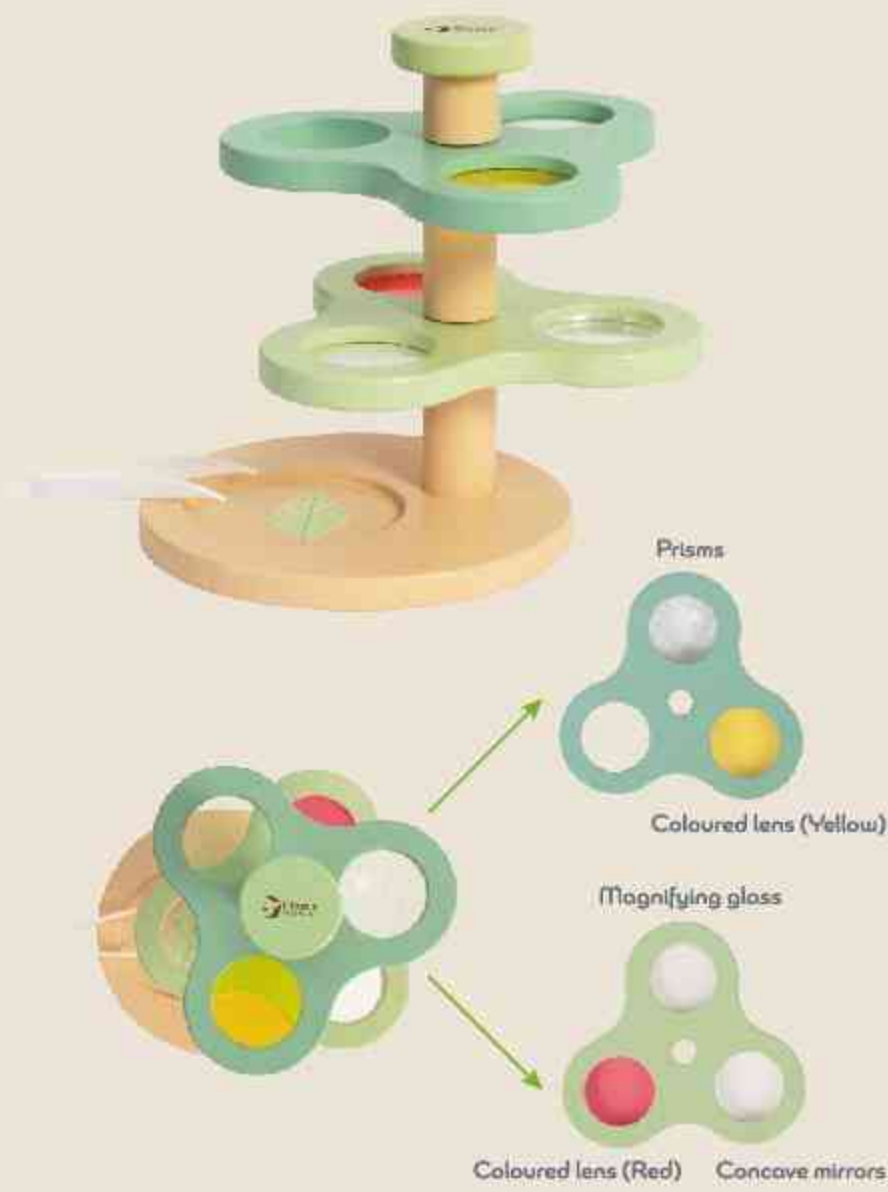

20181

Pineapple Linking Game

3/4+ 21 / pcs A / box

Size: 19.8 x 28.9 x 6.0 cm 7.8" x 11.4" x 2.4"

In this linking game, children can thread through different poles to create interesting patterns, like triangles, alphabets etc. They can play it with instruction cards or on their own imagination. The threads can pass at two different heights. It creates a three-dimensional pattern. This game can stimulate children's spatial abilities and hand-eye coordination.

20186

Block Boat

2/y⁺ 13/pcs A/box

Size: 28.5 x 9.0 x 15.0 cm 11.2" x 3.5" x 5.9"

This is a fun small cargo ship loaded with bountiful goods. The vessel has 12 coloured magnetic blocks, and children can load and unload by transferring goods moving the flexible derrick. They can learn physical structures, as well as improving their fine motor skills.

20148

Natural World Exploration

3/y+ 2/pcs B/box

Size: 14.3 x 13.1 x 13.9 cm 5.6" x 5.2" x 5.5"

Let's explore the natural world! This microscopic toy includes concave mirrors, a magnifying glass, prisms and coloured lens. A great way to stimulate children's interests in science and discovering the magical wonders of nature.

20143

Locking Door

best seller

18/m+ 11/pcs A/box

Size: 21.0 x 24.0 x 3.4 cm 8.3" x 9.4" x 1.3"

Locking Door is a shape sorting toy. Children can put the key through different shapes and experience opening the locking door with the wooden key. They will learn different shapes & patterns and practice their fine motor skills.