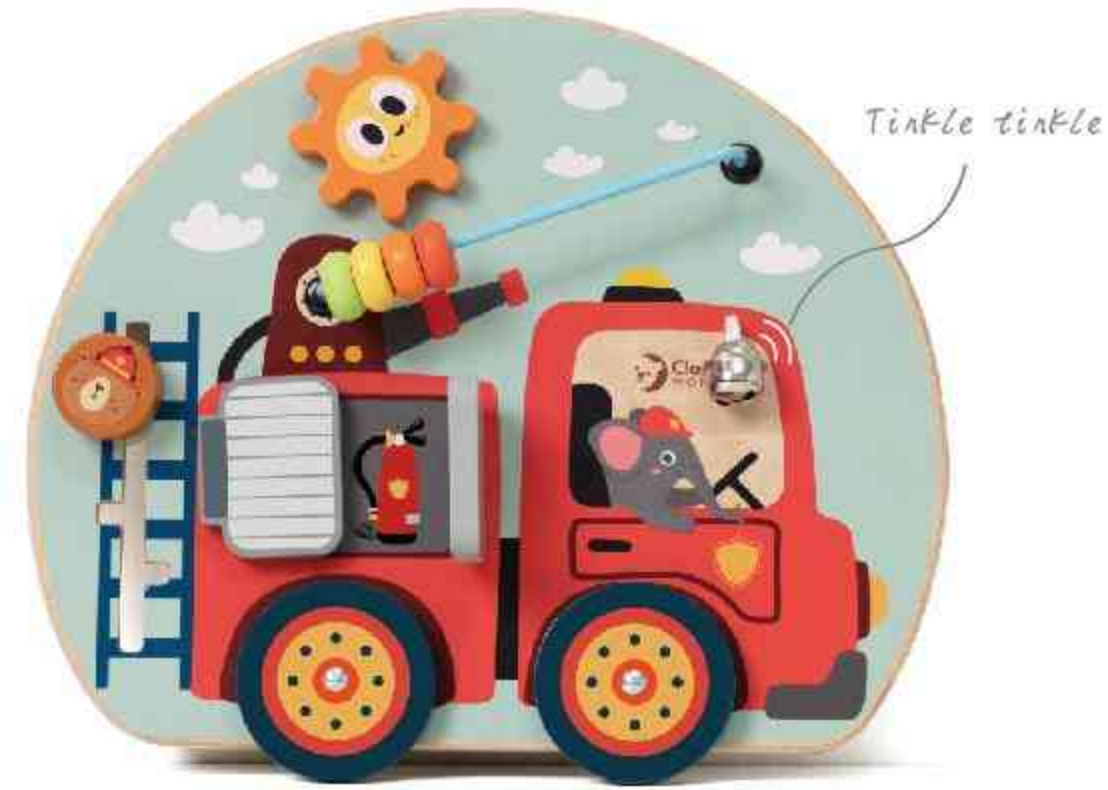

20168

best seller

Fire Engine Busy Board

12 / m⁺ B / box

Size: 29 x 24.5 x 6.6 cm 11.4" x 9.6" x 2.6"

This firetruck-themed busy board is combined with gear, beads game, maze, doors, bell and wheels functions. It features the fire extinguisher and there is a hidden surprise behind the doors.

20170

best seller

Rocket Busy Board

12 / m⁺ B / box

Size: 29 x 23.5 x 6.4 cm 11.4" x 9.3" x 2.5"

This rocket-themed busy board is combined with maze, turning blocks, gears and beads game functions. Children will learn fine motor skills while enjoying exploring the space activities.

20171

best seller

Travelling Busy Board

12 / m⁺ B / box

Size: 29 x 23.5 x 6.7 cm 11.4" x 9.3" x 2.6"

This travel-themed busy board is combined with mazes, beads game, wheel, roller, mirror and knob switch functions. With all the essential elements of a engine dashboard, children will join in the fun by pretending to drive.