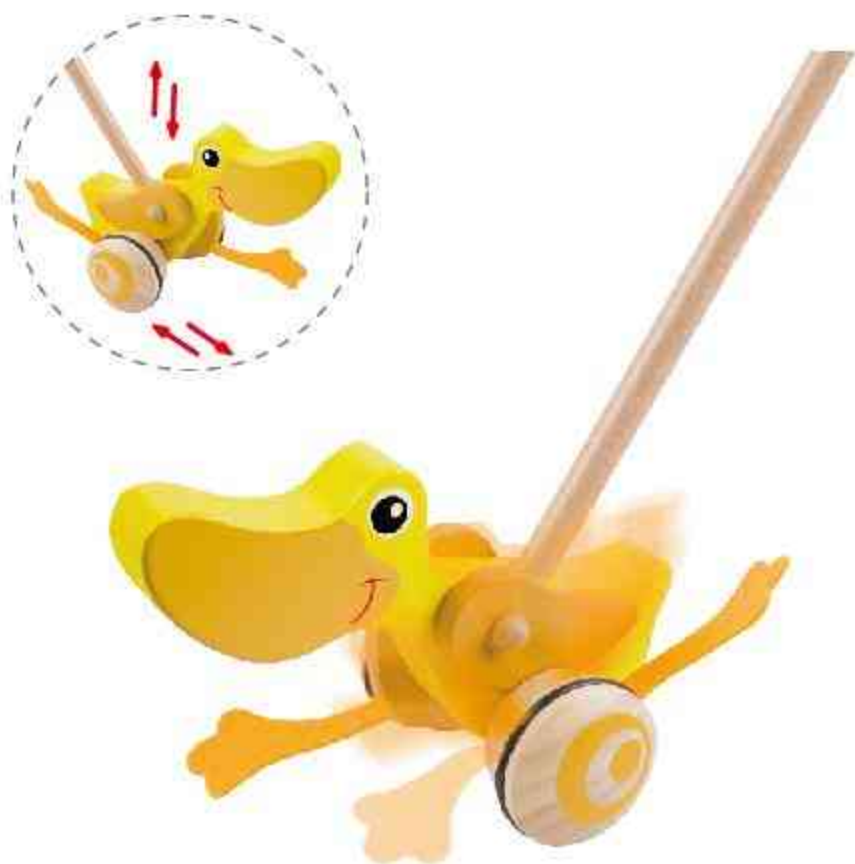

Rocking Horse

12/m⁺ A/box

Size: 57.5 x 36.7 x 49.0 cm 22.6" x 14.4" x 19.3"

Our sturdy wooden classic "Rocking Horse" design is perfect for your toddler to take a fun ride! Your child will develop balance skills and coordination as they grab the handles and rock back and forth.

32

3320

Push Duck

12/m⁺ A/box

Size: 38 x 47 x 11 cm 14.9" x 18.5" x 4.3"

Watch your child smile and laugh as he pushes the duck and its wings flap.

best seller

3305

Push Rainbow

12/m⁺ A/box

Size: 16 x 16 x 48 cm 6.3" x 6.3" x 18.9"

Push the Rainbow flower and watch the dancing petals open, bloom and spin. Helps develop your toddlers coordination & balance.

33

10515

Robot Walker

best seller

12/m⁺ 5/pcs A/box

Size: 30.7 x 35.5 x 47.9 cm 12.1" x 14.0" x 18.9"

Let us play with the cool robot. He is a wonderful companion for the children start to learn walking. The magnetic arms can have many postures. The walker can also adjust the height according to your children's height. Adjustable brake limit the speed and make more safer. The robot also have many features include xylophone, 3D shape sorter, workable gears, mirror and storage compartment and so on. Come and explore this wonderful companion!