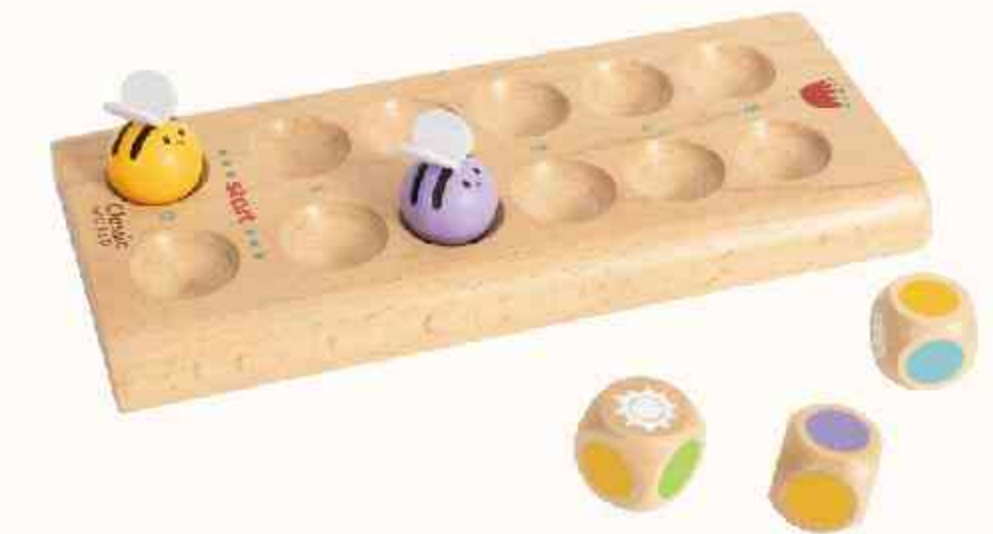

best seller

20141

Bird Stacking Game

3/y+ 23/pcs B/box

Size: 9.0 x 9.0 x 32 cm 3.5" x 3.5" x 12.6"

This bird stacking game includes 20 blocks and 2 birds, all made from beech wood. Have fun stacking and see who's bird can fly higher!

20140

Racing Bee

3/y+ 6/pcs A/box

Size: 17.8 x 8.0 x 3.5 cm 7.0" x 3.1" x 1.4"

Let's play the racing game! Children use the pattern of the dices to decide whether the bees go forward or backward, and compare who reaches the end first.

20204

Bunny Bounce Game *new*

12/m⁺ 7/pcs A/box

Size: 24.0 x 22.5 x 11.0 cm 9.4" x 8.9" x 4.3"

A delightful shape-matching game that improves your baby's colour and shape awareness. It involves placing three adorable bunnies into their corresponding entrances on the top, matching them based on both colour and shape. Pressing the carrot pieces triggers the bunnies to jump out of the flowers! It also helps build your baby's hand strength.

20206

Balance Game *new*

3/y⁺ 12/pcs A/box

Size: 15 x 15 x 4 cm 5.9" x 5.9" x 1.6"

This is a fun multiplayer interactive balancing game that includes a base, a dice and ten blocks. Children can roll the dice to put different blocks, think about how to control the balance of the base and blocks in different ways, and exercise their hand-eye coordination.