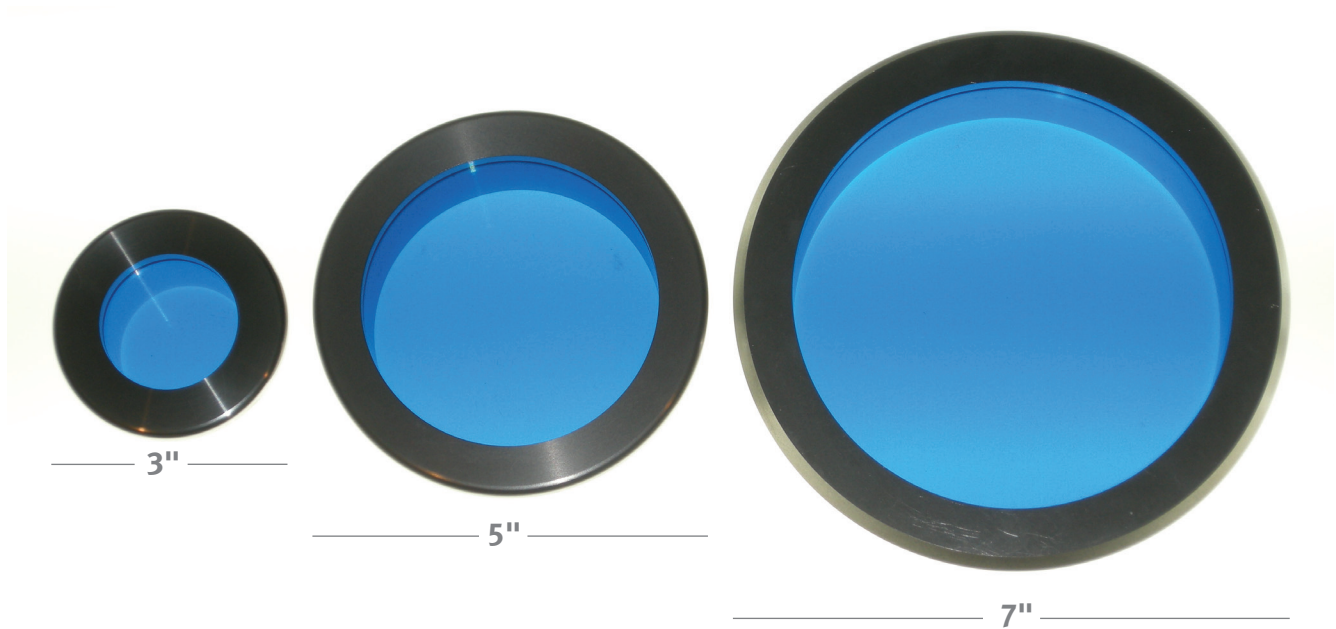

## colors and sizes

This unique architectural accessory allows anyone to customize an entry with minimal effort and expense. Made of anodized aluminum and tinted acrylic, the Doorlenz requires no additional hardware to hold it in place. Simply drill the required hole into your existing door and attach the Doorlenz with a few twists.

BLUE

RED

AMBER

GREEN

PURPLE