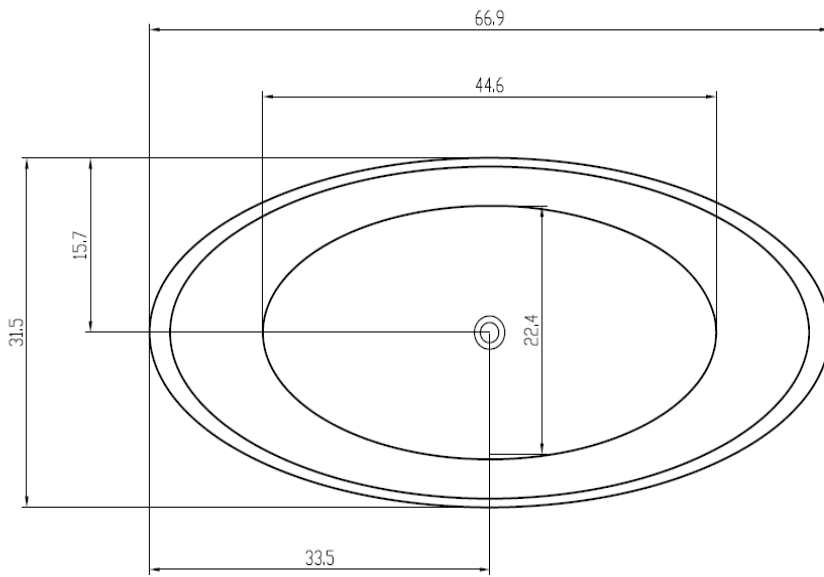

MY-1859

bath tub type	slipper
overall length	5.5ft
dimensions(in.)	66.9L*31.5W*25.5H
Sitting Area	44.6L*22.4W
overflow	yes
depth from overflow	15.7
overflow color	N/A
drain placement	side
drain color	chrome

water capacity (gallon)	78
material	fiber glass
finish	white
coating	acrylic
adjustable feet for level	yes
drain assembly included	yes
installation type	freestanding
certification	N/A
warranty	limited 1 year parts warranty