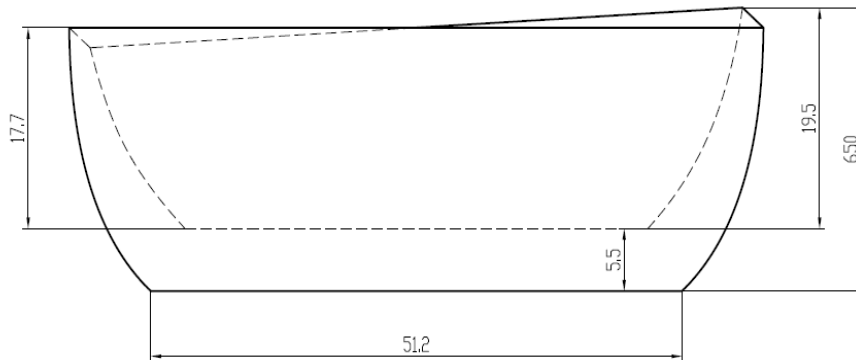

MY-1859

bath tub type	slipper
overall length	5.5ft
dimensions(in.)	66.9L*31.5W*25.5H
Sitting Area	44.6L*22.4W
overflow	yes
depth from overflow	15.7
overflow color	N/A
drain placement	side
drain color	chrome

water capacity (gallon)	78
material	fiber glass
finish	white
coating	acrylic
adjustable feet for level	yes
drain assembly included	yes
installation type	freestanding
certification	N/A
warranty	limited 1 year parts warranty