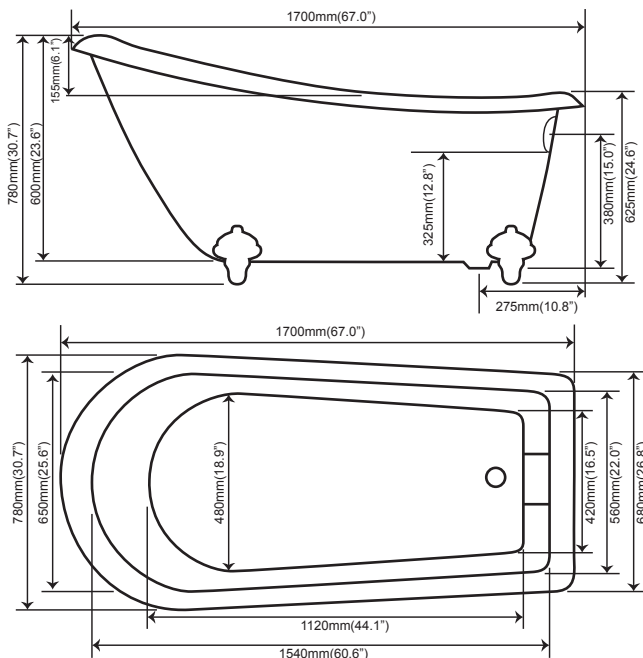

ACRYLIC CLAWFOOT SLIPPER TUB

L: 67 inches
W: 31 inches

Tub Colors:

WH White

Foot Finishes:

CN Polished Chrome

Gallon Capacity: 48 gal.

Model: 602-67"
Volume: 0.22CBM

Description:

This Bathtub features a classic freestanding design that imparts refinement and elegance to your washroom space. The details are of lovely claw feet with a flat rim. Its ornate claw feet provide a stunning contrast with the lily-white acrylic tub. The sloping shape delivers the ultimate in comfort during those long, luxurious soaks.

Features:

- ▶ Freestanding tub
- ▶ Pure white acrylic reinforced with fiberglass
- ▶ Raised backrest for optimal comfort and maximized bathing well
- ▶ Easy to transport and install
- ▶ 4 Claw feet to be attached
- ▶ Constructed of light weight acrylic
- ▶ Outside is painted over rough fiberglass
- ▶ Bathtubs ship with claw feet unattached
- ▶ Designed for use with rigid freestanding bath supplies
- ▶ Requires Leg tub drain

Dimensions of fixture are nominal and specifications subject to change without notice