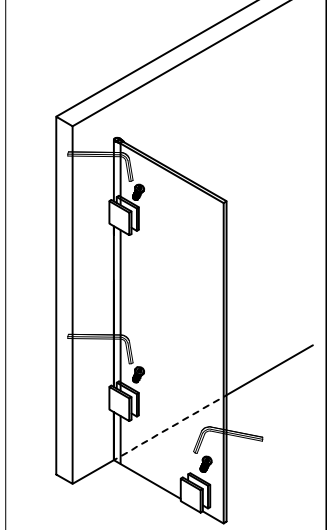

## Part List

NO	Name	PIC	QTY	NO	NAME	PIC	QTY
1	Wall Joint (L)		1	13	135° Bottom Rail Connection(R)		1
2	Stay Bar		2	14	Wall Hinge		6
3	Glass Clamp(L)		1	15	Magnetic Strip		2
4	Side strip		2	16	Handle		1
5	Glass to glass Hinge		2	17	Door Glass		1
6	Fixed Glass		1	18	Fixed glass		1
7	Wall Plug		8	19	Glass Clamp(R)		1
8	Screw 4*30		8	20	Wall Joint (R)		1
9	Side Strip		1	21			
10	135° Bottom Rail Connection(L)		1	22			
11	Bottom Rail		1	23			
12	Bottom Rail Seal		1	24			

## Installate Tool

Drill		Philip (Straight) Screw driver	
Pencil		Level	
Driller $\phi 6 \phi 3.2$		Bumper	
Measure		Wood	
Wrench		Silicone	

1

2

3