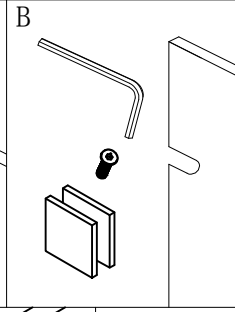

## Part List

NO	Name	PIC	QTY	NO	NAME	PIC	QTY
1	Wall Joint (L)		1	13	135° Bottom Rail Connection(R)		1
2	Stay Bar		2	14	Wall Hinge		6
3	Glass Clamp(L)		1	15	Magnetic Strip		2
4	Side strip		2	16	Handle		1
5	Glass to glass Hinge		2	17	Door Glass		1
6	Fixed Glass		1	18	Fixed glass		1
7	Wall Plug		8	19	Glass Clamp(R)		1
8	Screw 4*30		8	20	Wall Joint (R)		1
9	Side Strip		1	21			
10	135° Bottom Rail Connection(L)		1	22			
11	Bottom Rail		1	23			
12	Bottom Rail Seal		1	24			

## Installate Tool

Drill		Philip (Straight) Screw driver	
Pencil		Level	
Driller $\phi 6 \phi 3.2$		Bumper	
Measure		Wood	
Wrench		Silicone	

1

2

3