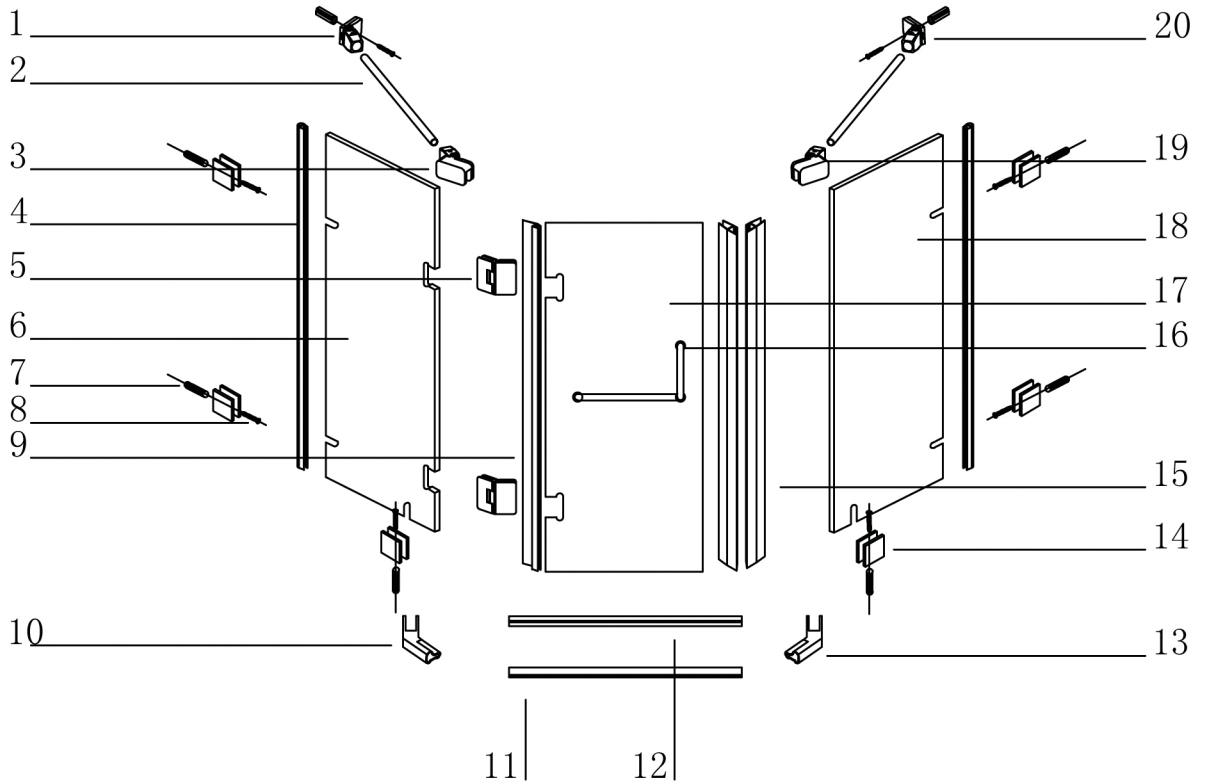

# 6318 Shower Door Installation

## Part List

NO	Name	PIC	QTY	NO	NAME	PIC	QTY
1	Wall Joint (L)		1	13	135° Bottom Rail Connection(R)		1
2	Stay Bar		2	14	Wall Hinge		6
3	Glass Clamp(L)		1	15	Magnetic Strip		2
4	Side strip		2	16	Handle		1
5	Glass to glass Hinge		2	17	Door Glass		1
6	Fixed Glass		1	18	Fixed glass		1
7	Wall Plug		8	19	Glass Clamp(R)		1
8	Screw 4*30		8	20	Wall Joint (R)		1
9	Side Strip		1	21			
10	135° Bottom Rail Connection(L)		1	22			
11	Bottom Rail		1	23			
12	Bottom Rail Seal		1	24			

## Installate Tool

Drill		Philip (Straight) Screw driver	
Pencil		Level	
Driller $\phi 6 \phi 3.2$		Bumper	
Measure		Wood	
Wrench		Silicone	

1

2

3