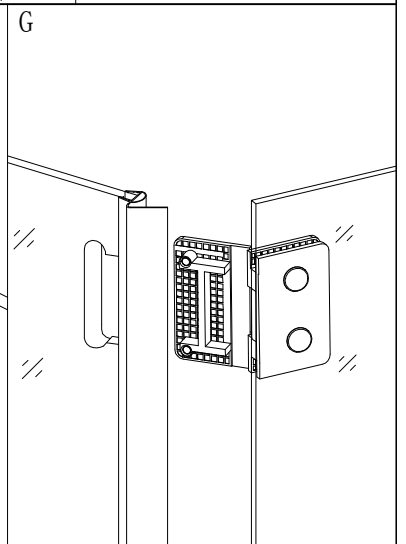

## Part List

NO	Name	PIC	QTY	NO	NAME	PIC	QTY
1	Wall Joint (L)		1	13	135° Bottom Rail Connection(R)		1
2	Stay Bar		2	14	Wall Hinge		6
3	Glass Clamp(L)		1	15	Magnetic Strip		2
4	Side strip		2	16	Handle		1
5	Glass to glass Hinge		2	17	Door Glass		1
6	Fixed Glass		1	18	Fixed glass		1
7	Wall Plug		8	19	Glass Clamp(R)		1
8	Screw 4*30		8	20	Wall Joint (R)		1
9	Side Strip		1	21			
10	135° Bottom Rail Connection(L)		1	22			
11	Bottom Rail		1	23			
12	Bottom Rail Seal		1	24			

## Installate Tool

Drill		Philip (Straight) Screw driver	
Pencil		Level	
Driller $\phi 6 \phi 3.2$		Bumper	
Measure		Wood	
Wrench		Silicone	

1

2

3