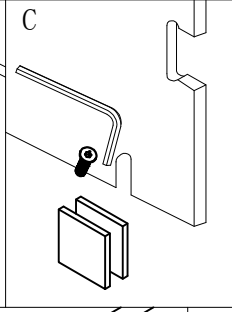

## Part List

NO	Name	PIC	QTY	NO	NAME	PIC	QTY
1	Wall Joint (L)		1	13	135° Bottom Rail Connection(R)		1
2	Stay Bar		2	14	Wall Hinge		6
3	Glass Clamp(L)		1	15	Magnetic Strip		2
4	Side strip		2	16	Handle		1
5	Glass to glass Hinge		2	17	Door Glass		1
6	Fixed Glass		1	18	Fixed glass		1
7	Wall Plug		8	19	Glass Clamp(R)		1
8	Screw 4*30		8	20	Wall Joint (R)		1
9	Side Strip		1	21			
10	135° Bottom Rail Connection(L)		1	22			
11	Bottom Rail		1	23			
12	Bottom Rail Seal		1	24			

## Installate Tool

Drill		Philip (Straight) Screw driver	
Pencil		Level	
Driller $\phi 6 \phi 3.2$		Bumper	
Measure		Wood	
Wrench		Silicone	

1

2

3