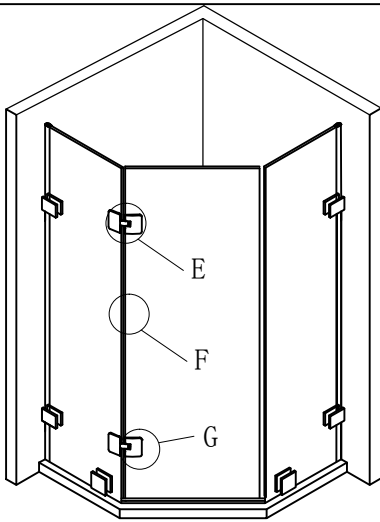

## Part List

NO	Name	PIC	QTY	NO	NAME	PIC	QTY
1	Wall Joint (L)		1	13	135° Bottom Rail Connection(R)		1
2	Stay Bar		2	14	Wall Hinge		6
3	Glass Clamp(L)		1	15	Magnetic Strip		2
4	Side strip		2	16	Handle		1
5	Glass to glass Hinge		2	17	Door Glass		1
6	Fixed Glass		1	18	Fixed glass		1
7	Wall Plug		8	19	Glass Clamp(R)		1
8	Screw 4*30		8	20	Wall Joint (R)		1
9	Side Strip		1	21			
10	135° Bottom Rail Connection(L)		1	22			
11	Bottom Rail		1	23			
12	Bottom Rail Seal		1	24			

## Installate Tool

Drill		Philip (Straight) Screw driver	
Pencil		Level	
Driller $\phi 6 \phi 3.2$		Bumper	
Measure		Wood	
Wrench		Silicone	

1

2

3