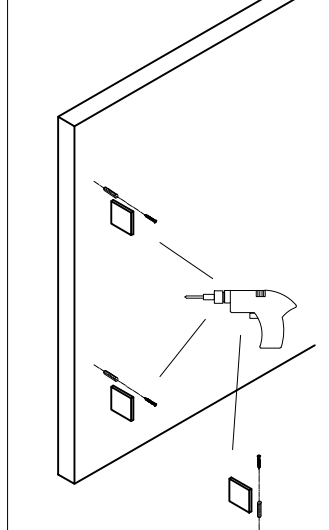

## Part List

NO	Name	PIC	QTY	NO	NAME	PIC	QTY
1	Wall Joint (L)		1	13	135° Bottom Rail Connection(R)		1
2	Stay Bar		2	14	Wall Hinge		6
3	Glass Clamp(L)		1	15	Magnetic Strip		2
4	Side strip		2	16	Handle		1
5	Glass to glass Hinge		2	17	Door Glass		1
6	Fixed Glass		1	18	Fixed glass		1
7	Wall Plug		8	19	Glass Clamp(R)		1
8	Screw 4*30		8	20	Wall Joint (R)		1
9	Side Strip		1	21			
10	135° Bottom Rail Connection(L)		1	22			
11	Bottom Rail		1	23			
12	Bottom Rail Seal		1	24			

## Installate Tool

Drill		Philip (Straight) Screw driver	
Pencil		Level	
Driller $\phi 6 \phi 3.2$		Bumper	
Measure		Wood	
Wrench		Silicone	

1

2

3