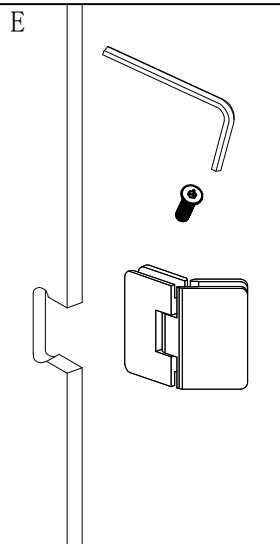

## Part List

NO	Name	PIC	QTY	NO	NAME	PIC	QTY
1	Wall Joint (L)		1	13	135° Bottom Rail Connection(R)		1
2	Stay Bar		2	14	Wall Hinge		6
3	Glass Clamp(L)		1	15	Magnetic Strip		2
4	Side strip		2	16	Handle		1
5	Glass to glass Hinge		2	17	Door Glass		1
6	Fixed Glass		1	18	Fixed glass		1
7	Wall Plug		8	19	Glass Clamp(R)		1
8	Screw 4*30		8	20	Wall Joint (R)		1
9	Side Strip		1	21			
10	135° Bottom Rail Connection(L)		1	22			
11	Bottom Rail		1	23			
12	Bottom Rail Seal		1	24			

## Installate Tool

Drill		Philip (Straight) Screw driver	
Pencil		Level	
Driller $\phi 6 \phi 3.2$		Bumper	
Measure		Wood	
Wrench		Silicone	

1

2

3