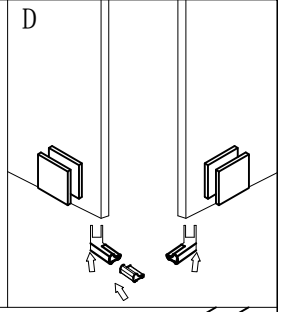

## Part List

NO	Name	PIC	QTY	NO	NAME	PIC	QTY
1	Wall Joint (L)		1	13	135° Bottom Rail Connection(R)		1
2	Stay Bar		2	14	Wall Hinge		6
3	Glass Clamp(L)		1	15	Magnetic Strip		2
4	Side strip		2	16	Handle		1
5	Glass to glass Hinge		2	17	Door Glass		1
6	Fixed Glass		1	18	Fixed glass		1
7	Wall Plug		8	19	Glass Clamp(R)		1
8	Screw 4*30		8	20	Wall Joint (R)		1
9	Side Strip		1	21			
10	135° Bottom Rail Connection(L)		1	22			
11	Bottom Rail		1	23			
12	Bottom Rail Seal		1	24			

## Installate Tool

Drill		Philip (Straight) Screw driver	
Pencil		Level	
Driller $\phi 6 \phi 3.2$		Bumper	
Measure		Wood	
Wrench		Silicone	

1

2

3