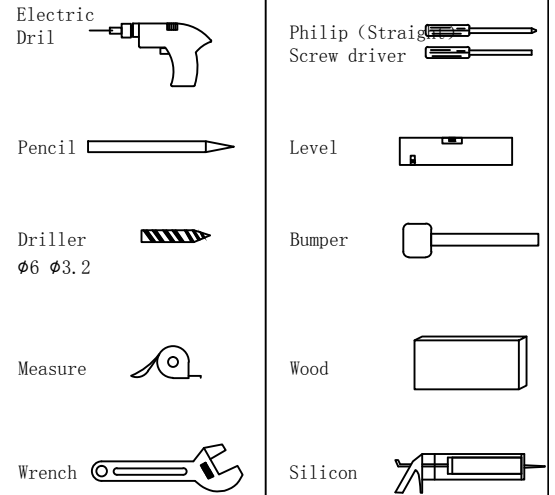

3318 Shower Door Installation

Part List

No	Name	PIC	QTY	NO	Name	PIC	QTY
1	Wall Joint(L)		1	13	90° Waterproof Rail Connection(L)		1
2	Top Stay Bar		2	14	Wall support Hinge		6
3	Glass clamp(L)		1	15	Magnetic strip		2
4	arc strip		2	16	Handle		1
5	Hinge		2	17	Door Glass		1
6	Fixed glass		1	18	Fixed glass		1
7	Wall Plug		8	19	Glass clamp(R)		1
8	Screw 4*30		8	20	Wall Joint (R)		1
9	Side strip		1	21	180° Water proof Tail connection(R)		1
10	180° Water proof Tail connection(L)		1	22	90° Waterproof Rail Connection(R)		1
11	Wall proof Rail		1	23			
12	Bottom seal		1	24			

Installate Tool