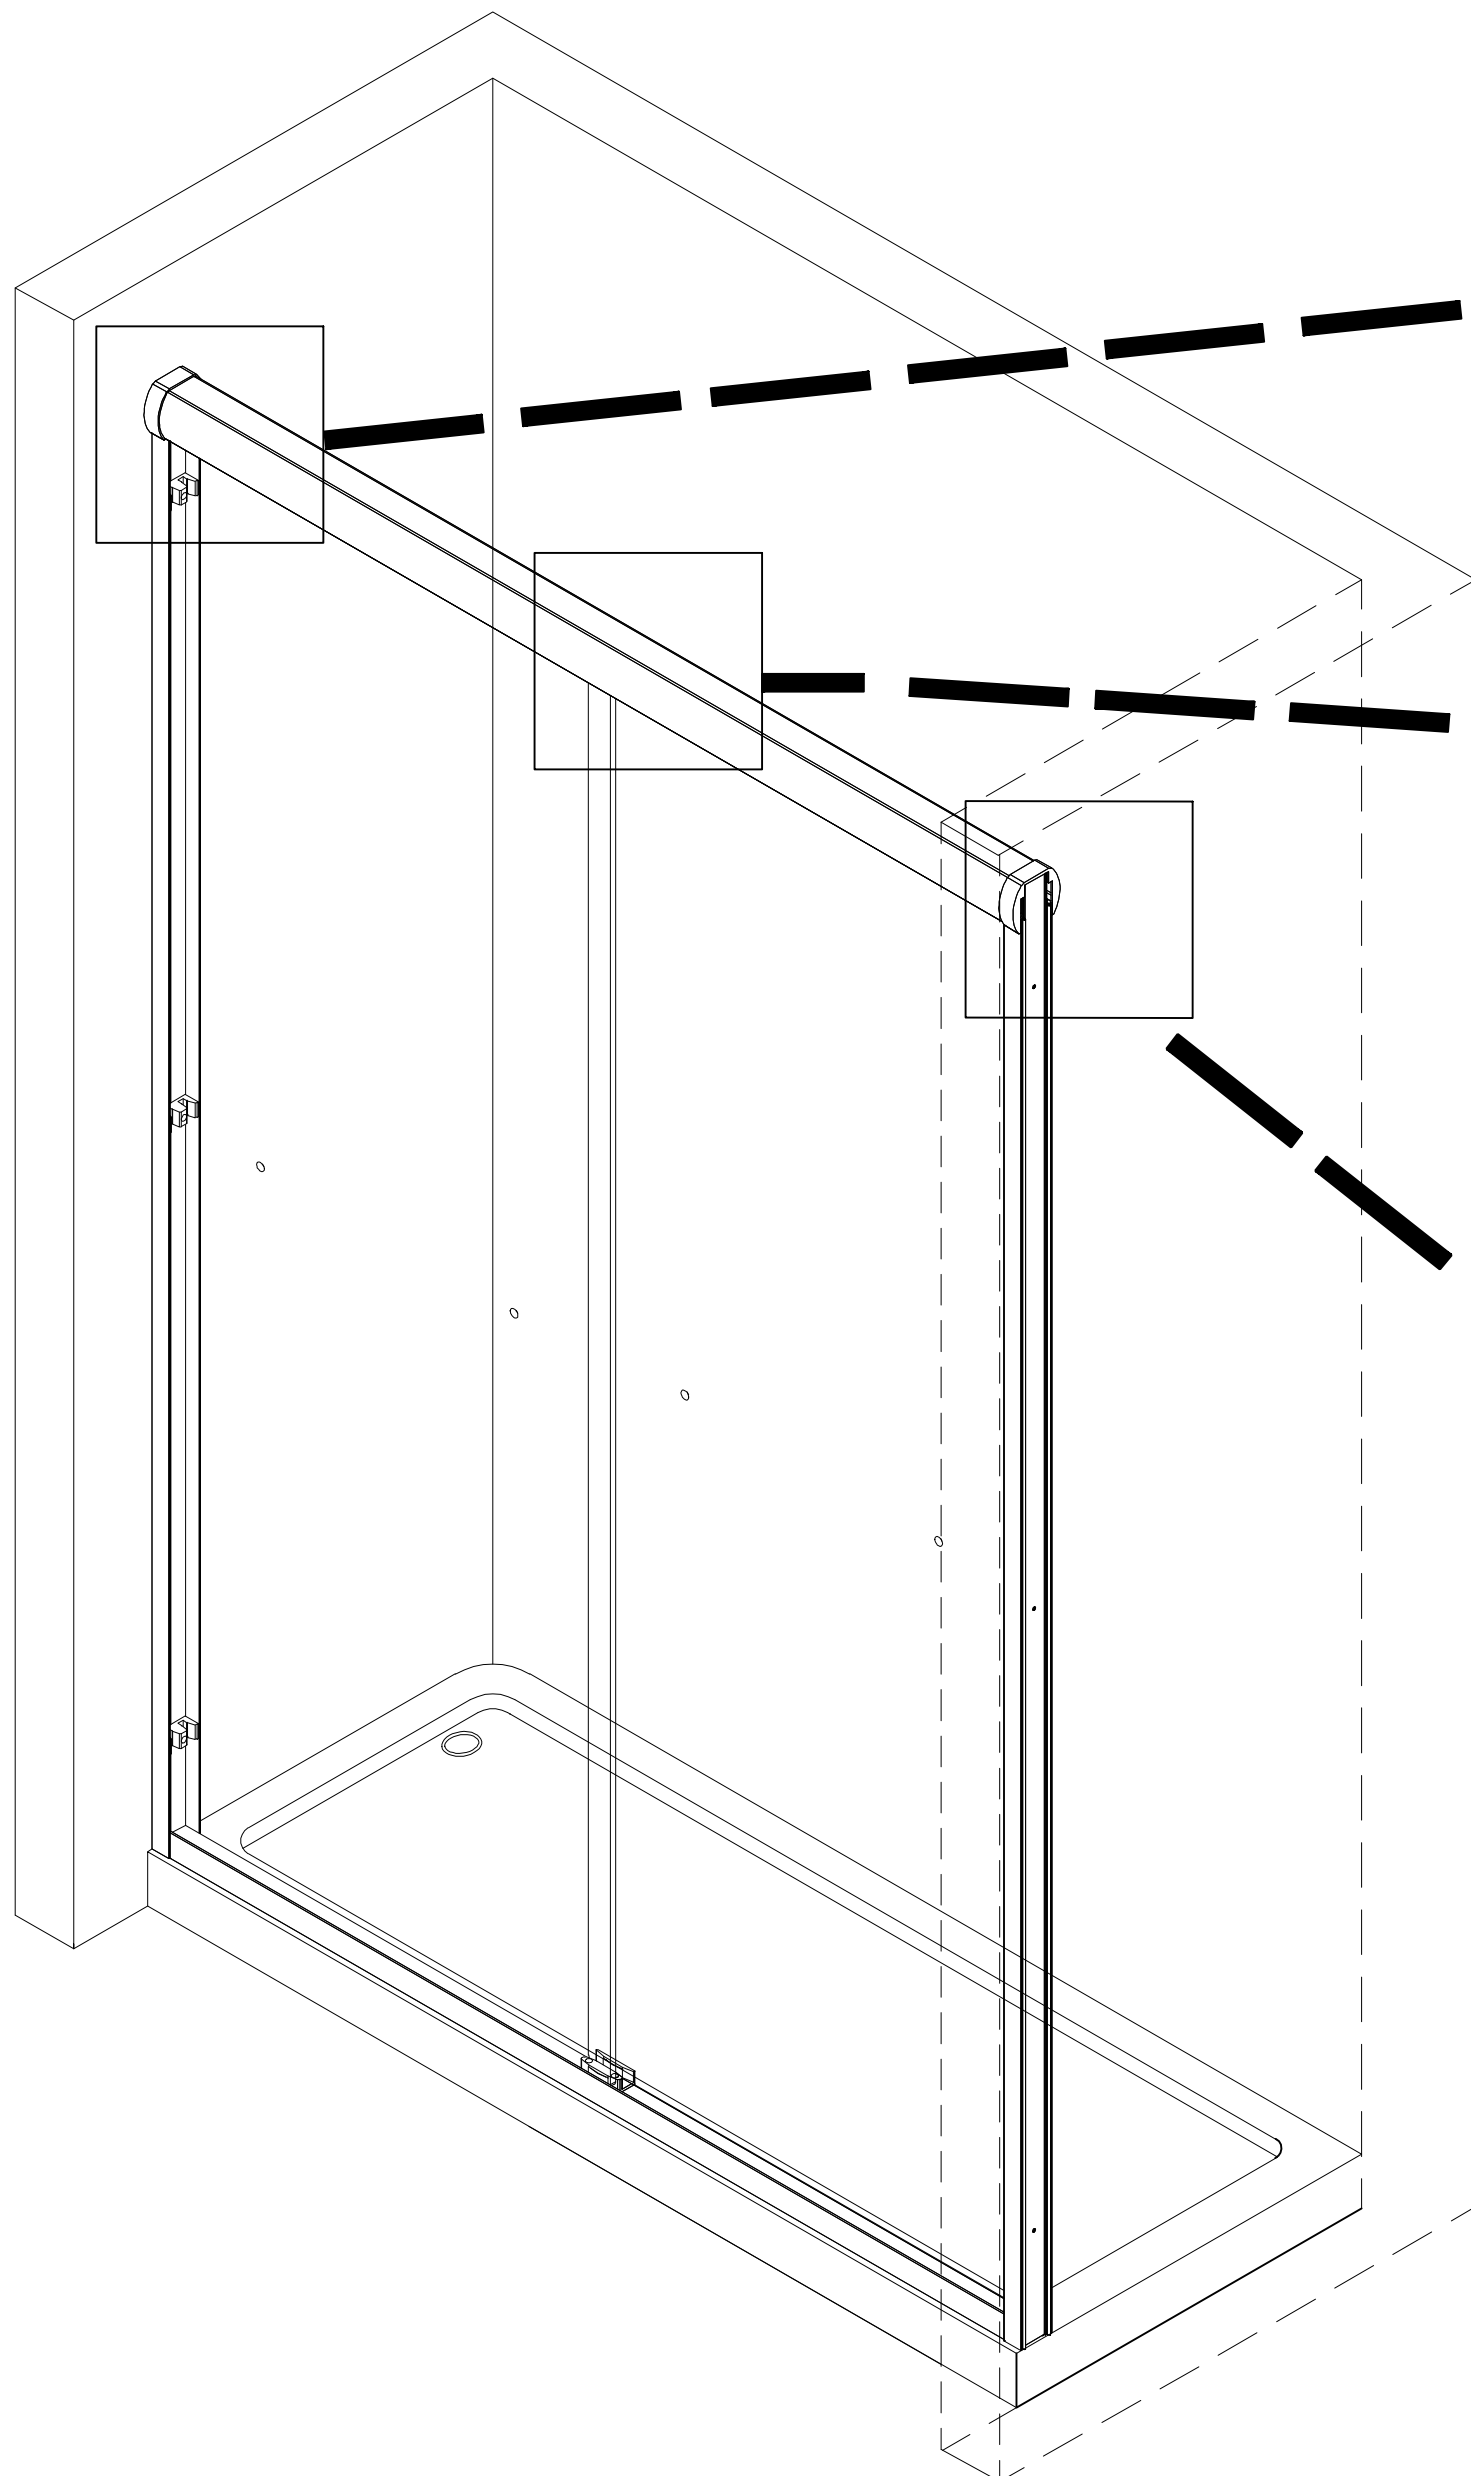

295 Shower Door Instruction Guide

Detailed Diagram

PART LIST

Check all parts according to the list before assembly . Feel free to contact with us if you need assistance .

					
Top Track Cover(2 pcs)	Wall Anchor6*1"(7 pcs)	Self-Tapping Screws (4*40) (6 pcs)	O Shap Rubber(4 pcs)	Glass Profile(2 pcs)	Active Panel(2 pcs)
					
Bottom Ruing Track(1 pc)	Self-Tapping Screws (4*20) (1 pc)	O Shap Rubber(2 pcs)	Allen Wrenches(3 pcs)	Bumper Block(2 pcs)	Door Guide (1 pc)
					
Screws(4*10) (2 pcs)	Bumper Block(4 pcs)	Handel(2 pcs)	Roller (4 pcs)	(Left/Right)Anti-dropping Parts(4 pcs)	Top Running Track (1 pc)

Recommended Tools

					
Silicone	Drill	Philips Screw Driver	Pencil	Level	Rubber Mallet
					
Tape Measure	Ø1/4"Drill Bit	Wooden Jam	Hacksaw	Safety Glass	Safety Gloves

Utilize Safety Glasses and Safety Gloves when constructing this shower door

7

8

9

10

11

12