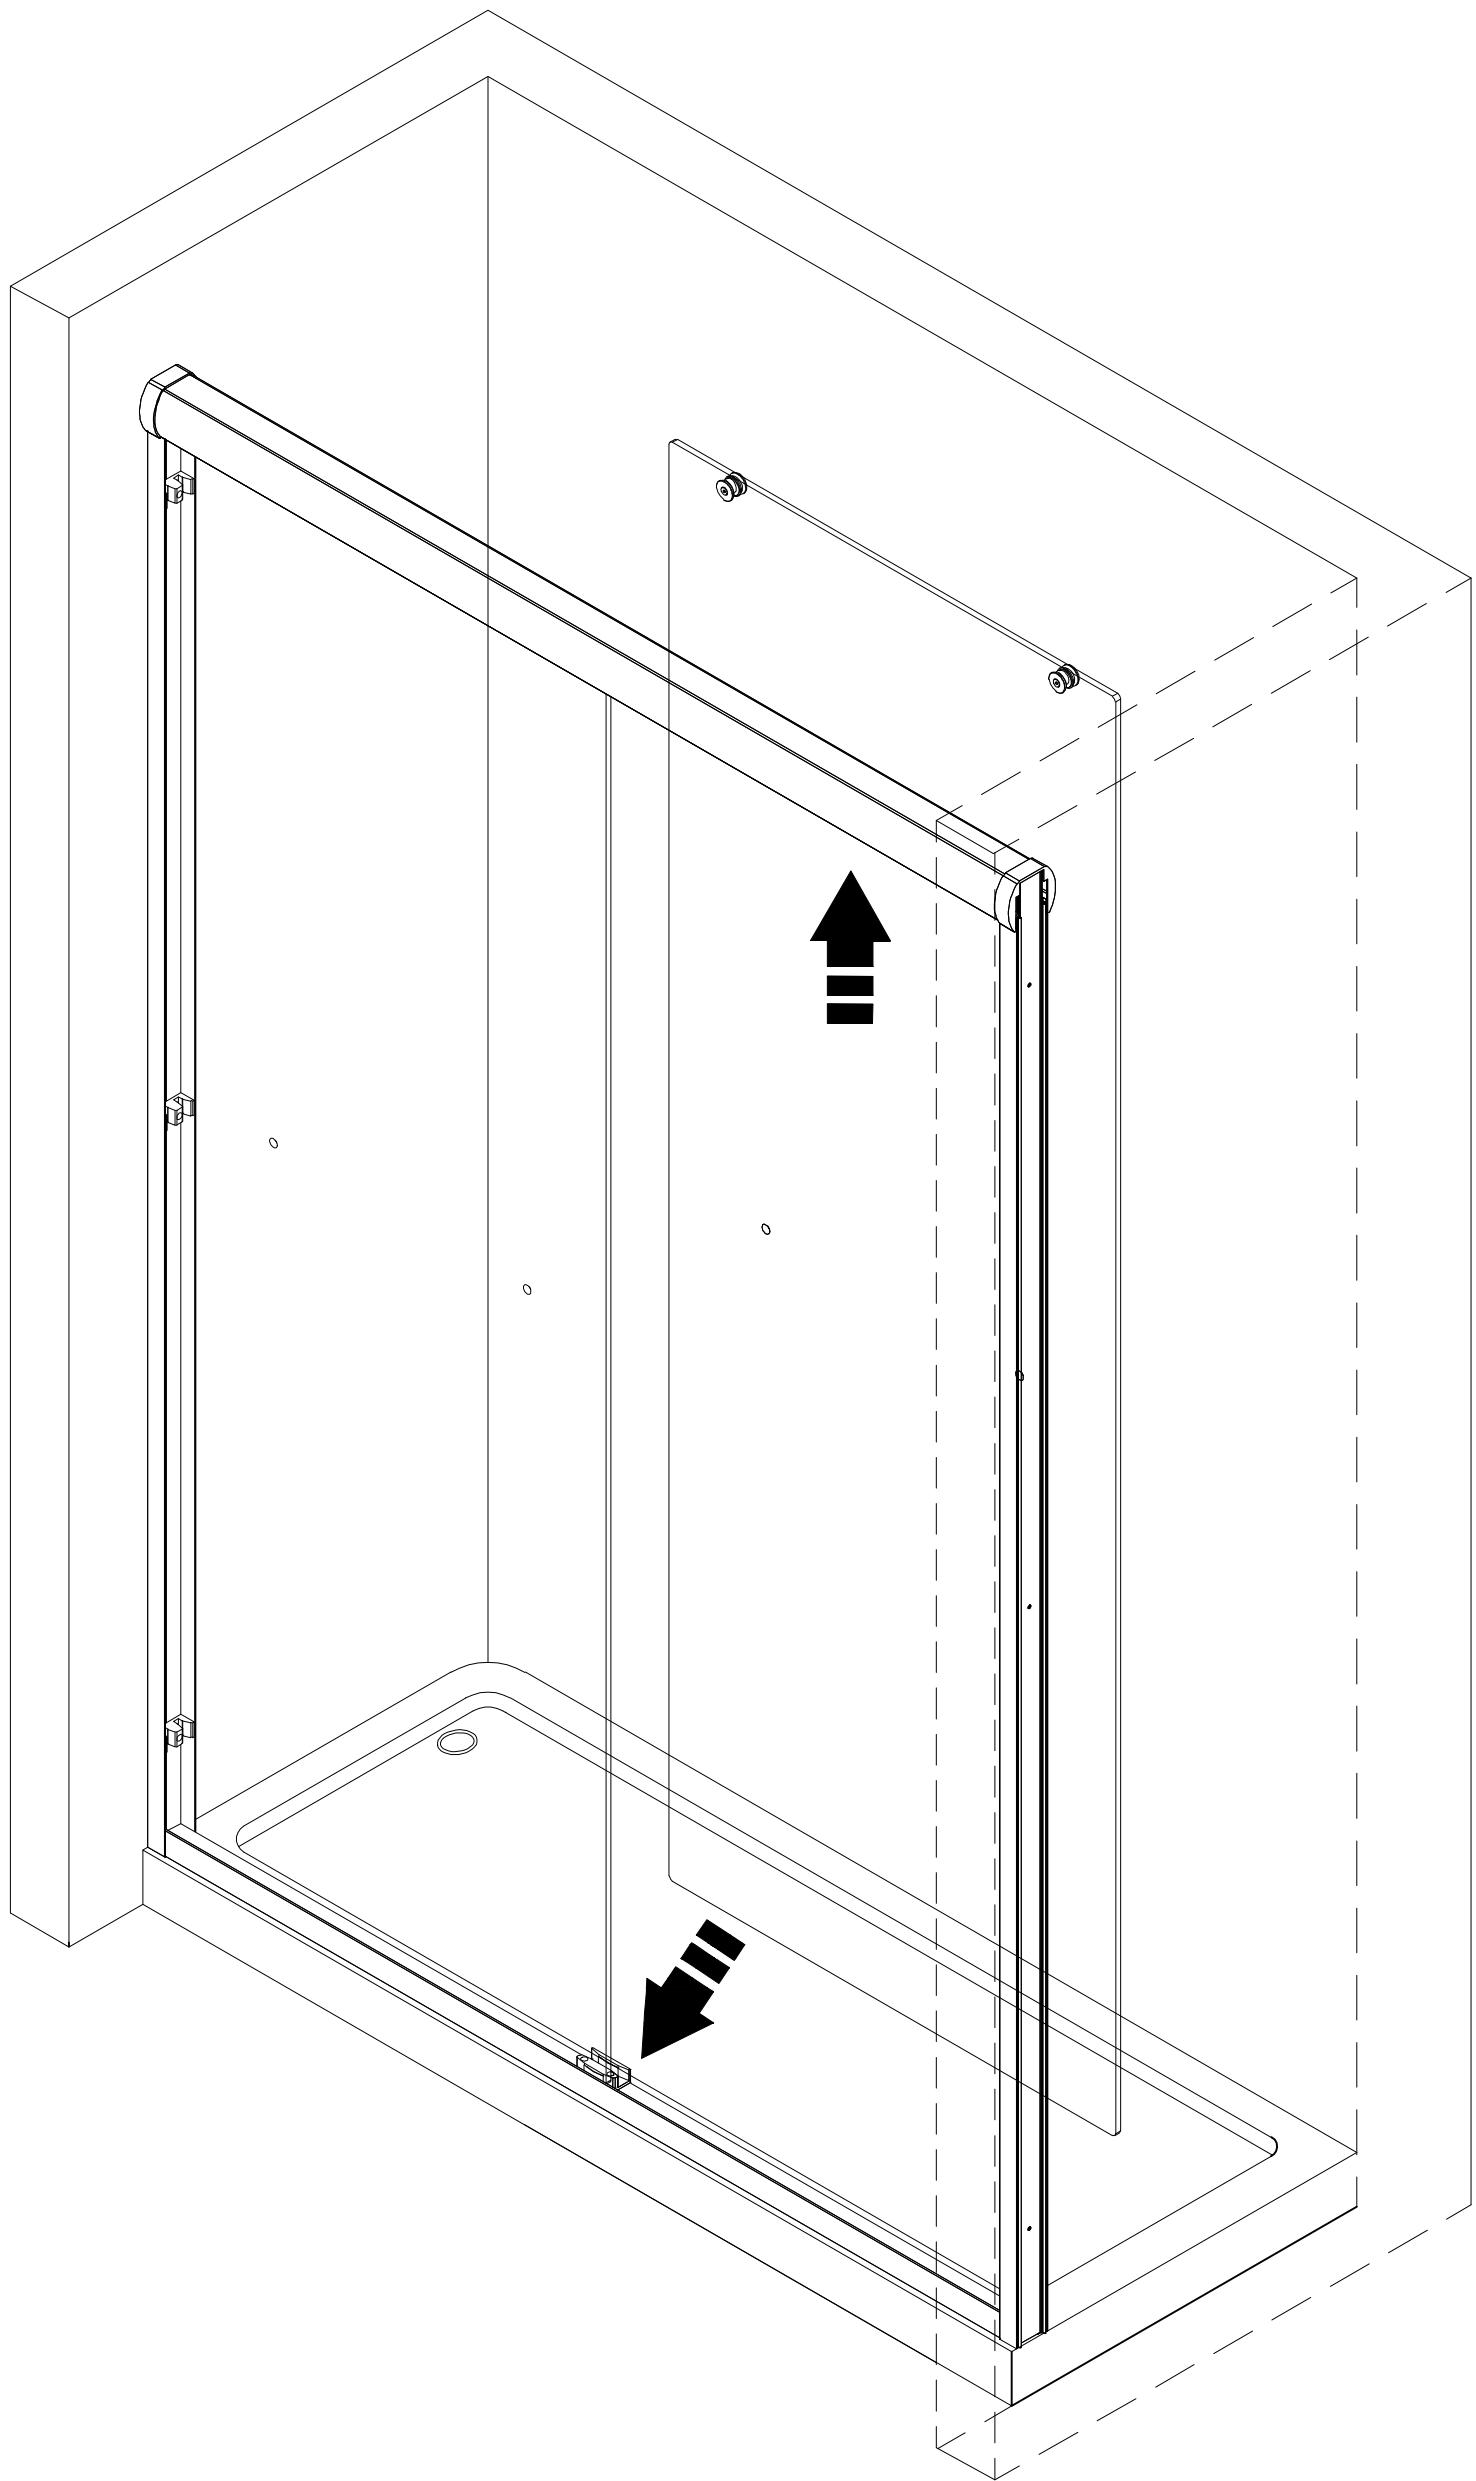

295 Shower Door Instruction Guide

Detailed Diagram

PART LIST

Check all parts according to the list before assembly . Feel free to contact with us if you need assistance .

					
Top Track Cover(2 pcs)	Wall Anchor6*1"(7 pcs)	Self-Tapping Screws (4*40) (6 pcs)	O Shap Rubber(4 pcs)	Glass Profile(2 pcs)	Active Panel(2 pcs)
					
Bottom Ruing Track(1 pc)	Self-Tapping Screws (4*20) (1 pc)	O Shap Rubber(2 pcs)	Allen Wrenches(3 pcs)	Bumper Block(2 pcs)	Door Guide (1 pc)
					
Screws(4*10) (2 pcs)	Bumper Block(4 pcs)	Handel(2 pcs)	Roller (4 pcs)	(Left/Right)Anti-dropping Parts(4 pcs)	Top Running Track (1 pc)

Recommended Tools

					
Silicone	Drill	Philips Screw Driver	Pencil	Level	Rubber Mallet
					
Tape Measure	Ø1/4"Drill Bit	Wooden Jam	Hacksaw	Safety Glass	Safety Gloves

Utilize Safety Glasses and Safety Gloves when constructing this shower door

7

8

9

10

11

12