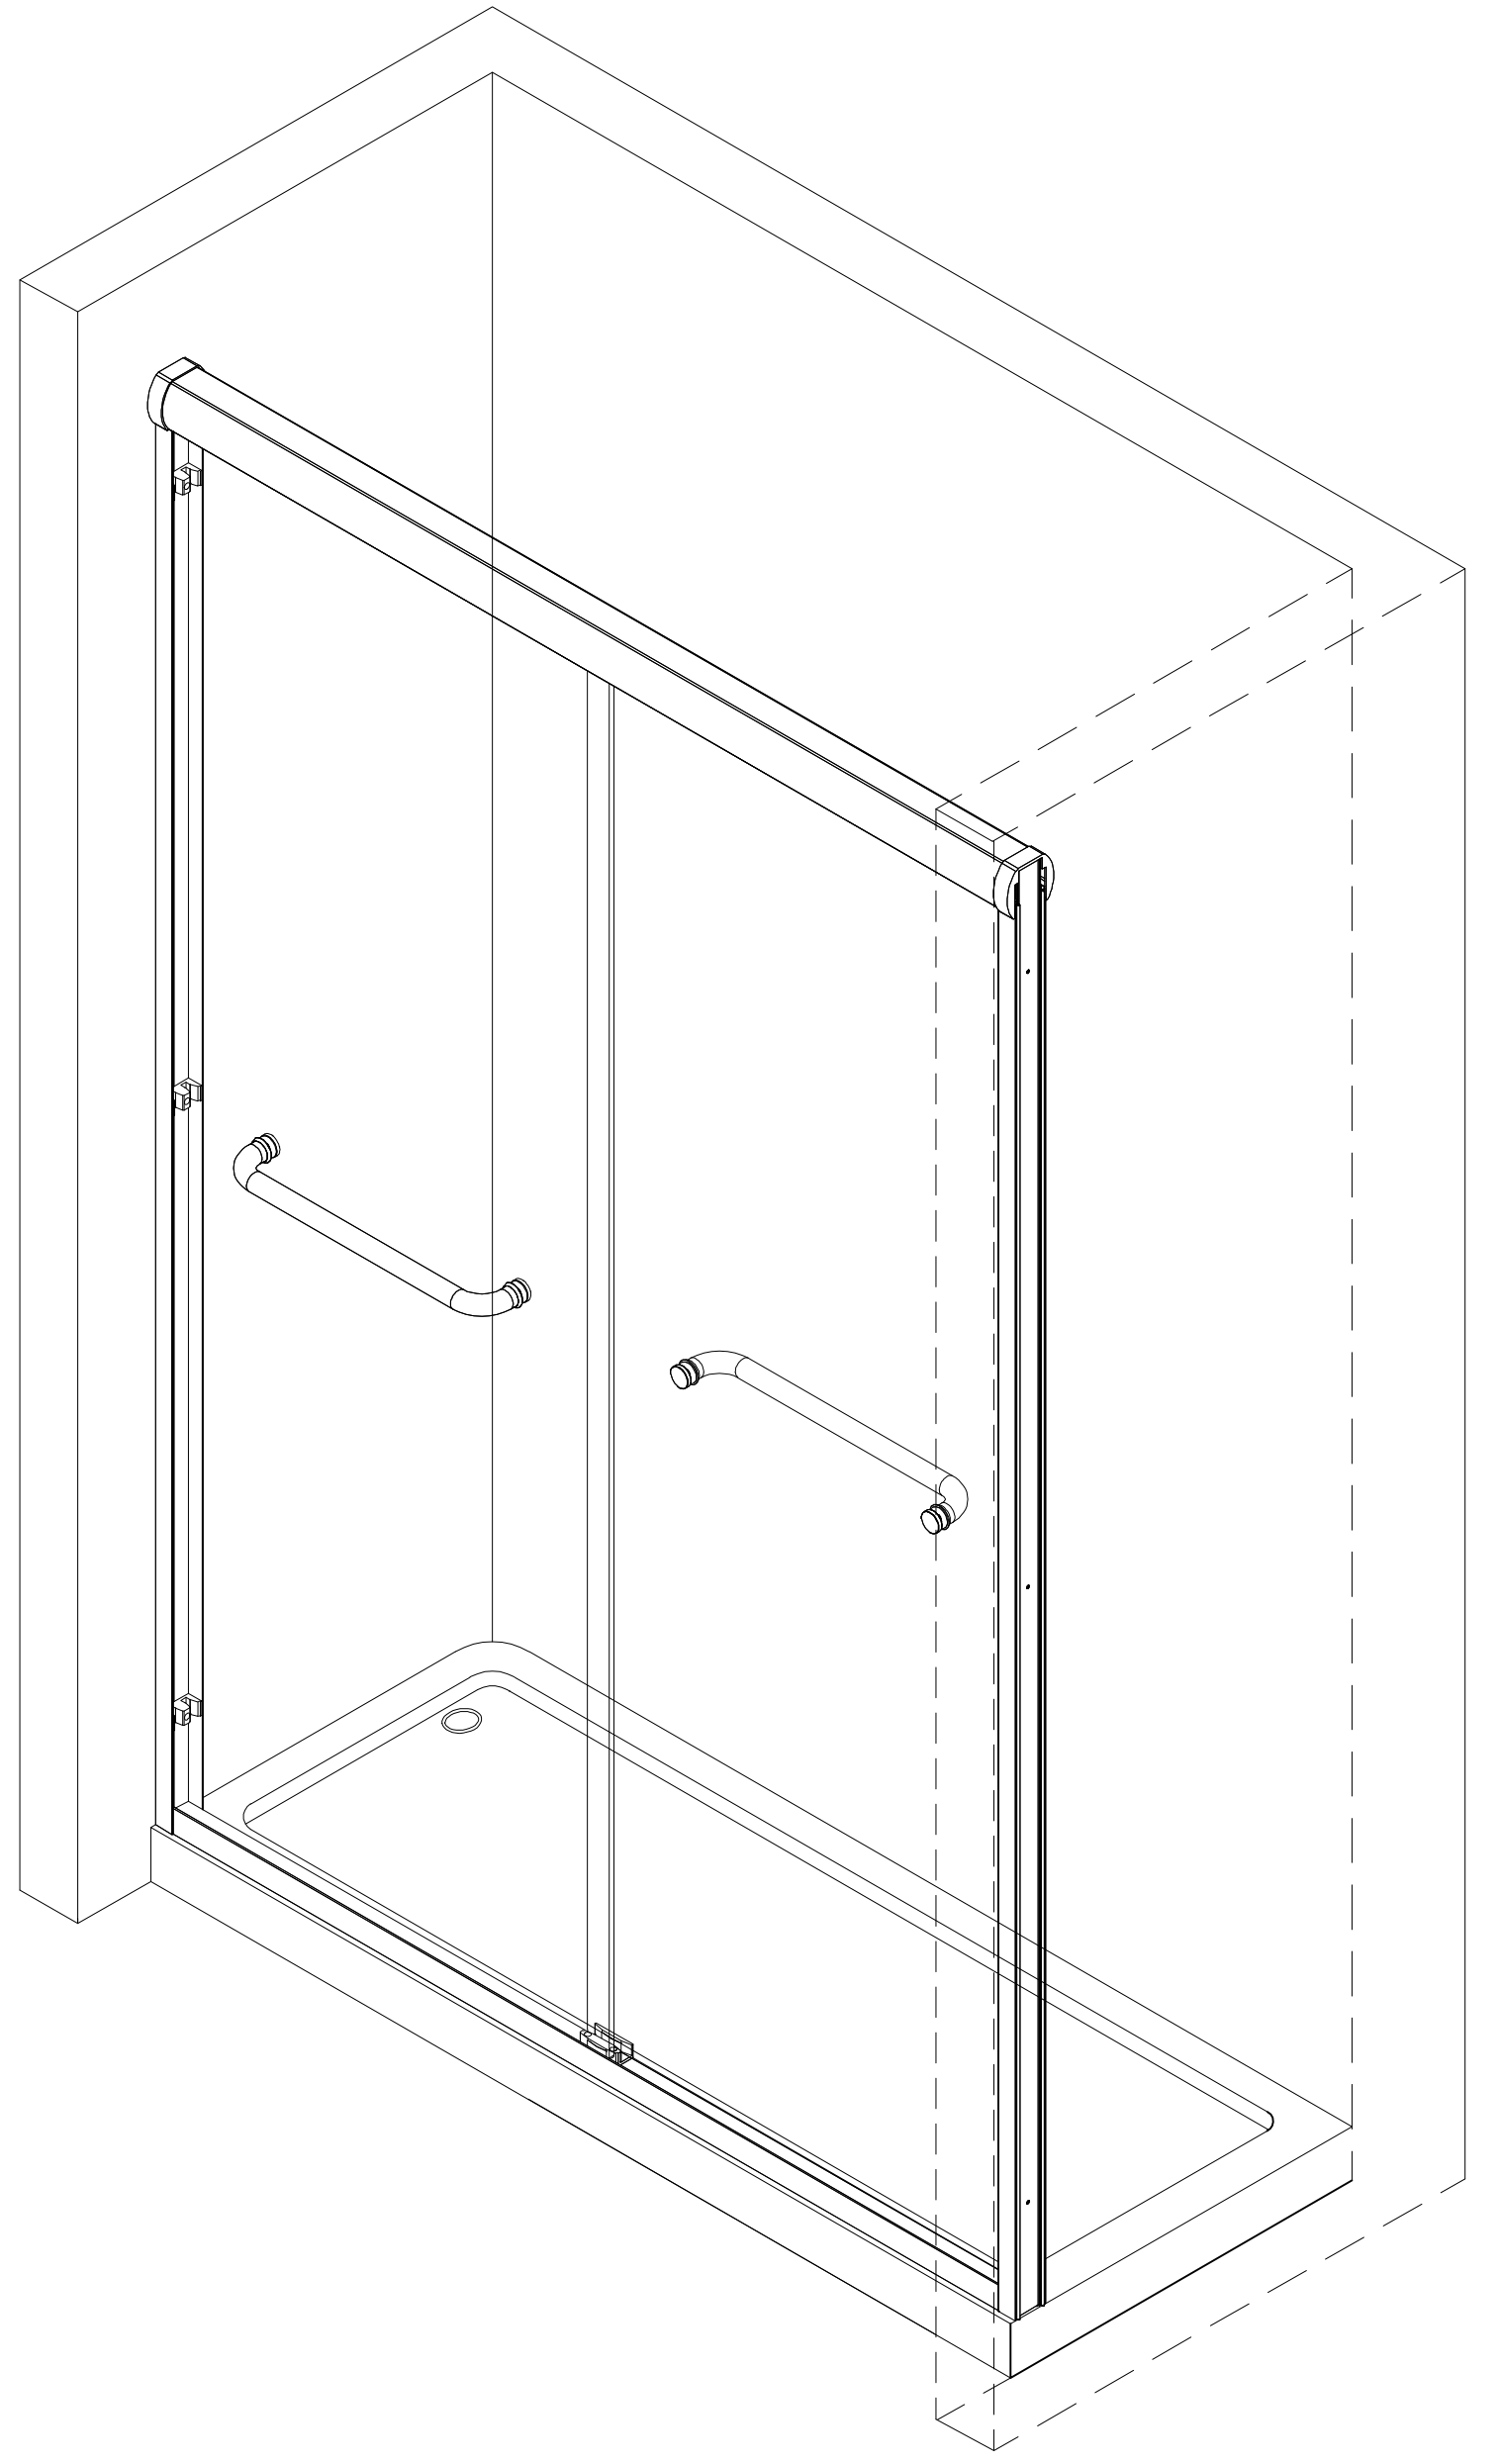

295 Shower Door Instruction Guide

Detailed Diagram

PART LIST

Check all parts according to the list before assembly . Feel free to contact with us if you need assistance .

					
Top Track Cover(2 pcs)	Wall Anchor6*1"(7 pcs)	Self-Tapping Screws (4*40) (6 pcs)	O Shap Rubber(4 pcs)	Glass Profile(2 pcs)	Active Panel(2 pcs)
					
Bottom Ruing Track(1 pc)	Self-Tapping Screws (4*20) (1 pc)	O Shap Rubber(2 pcs)	Allen Wrenches(3 pcs)	Bumper Block(2 pcs)	Door Guide (1 pc)
					
Screws(4*10) (2 pcs)	Bumper Block(4 pcs)	Handel(2 pcs)	Roller (4 pcs)	(Left/Right)Anti-dropping Parts(4 pcs)	Top Running Track (1 pc)

7

8

9

10

11

12