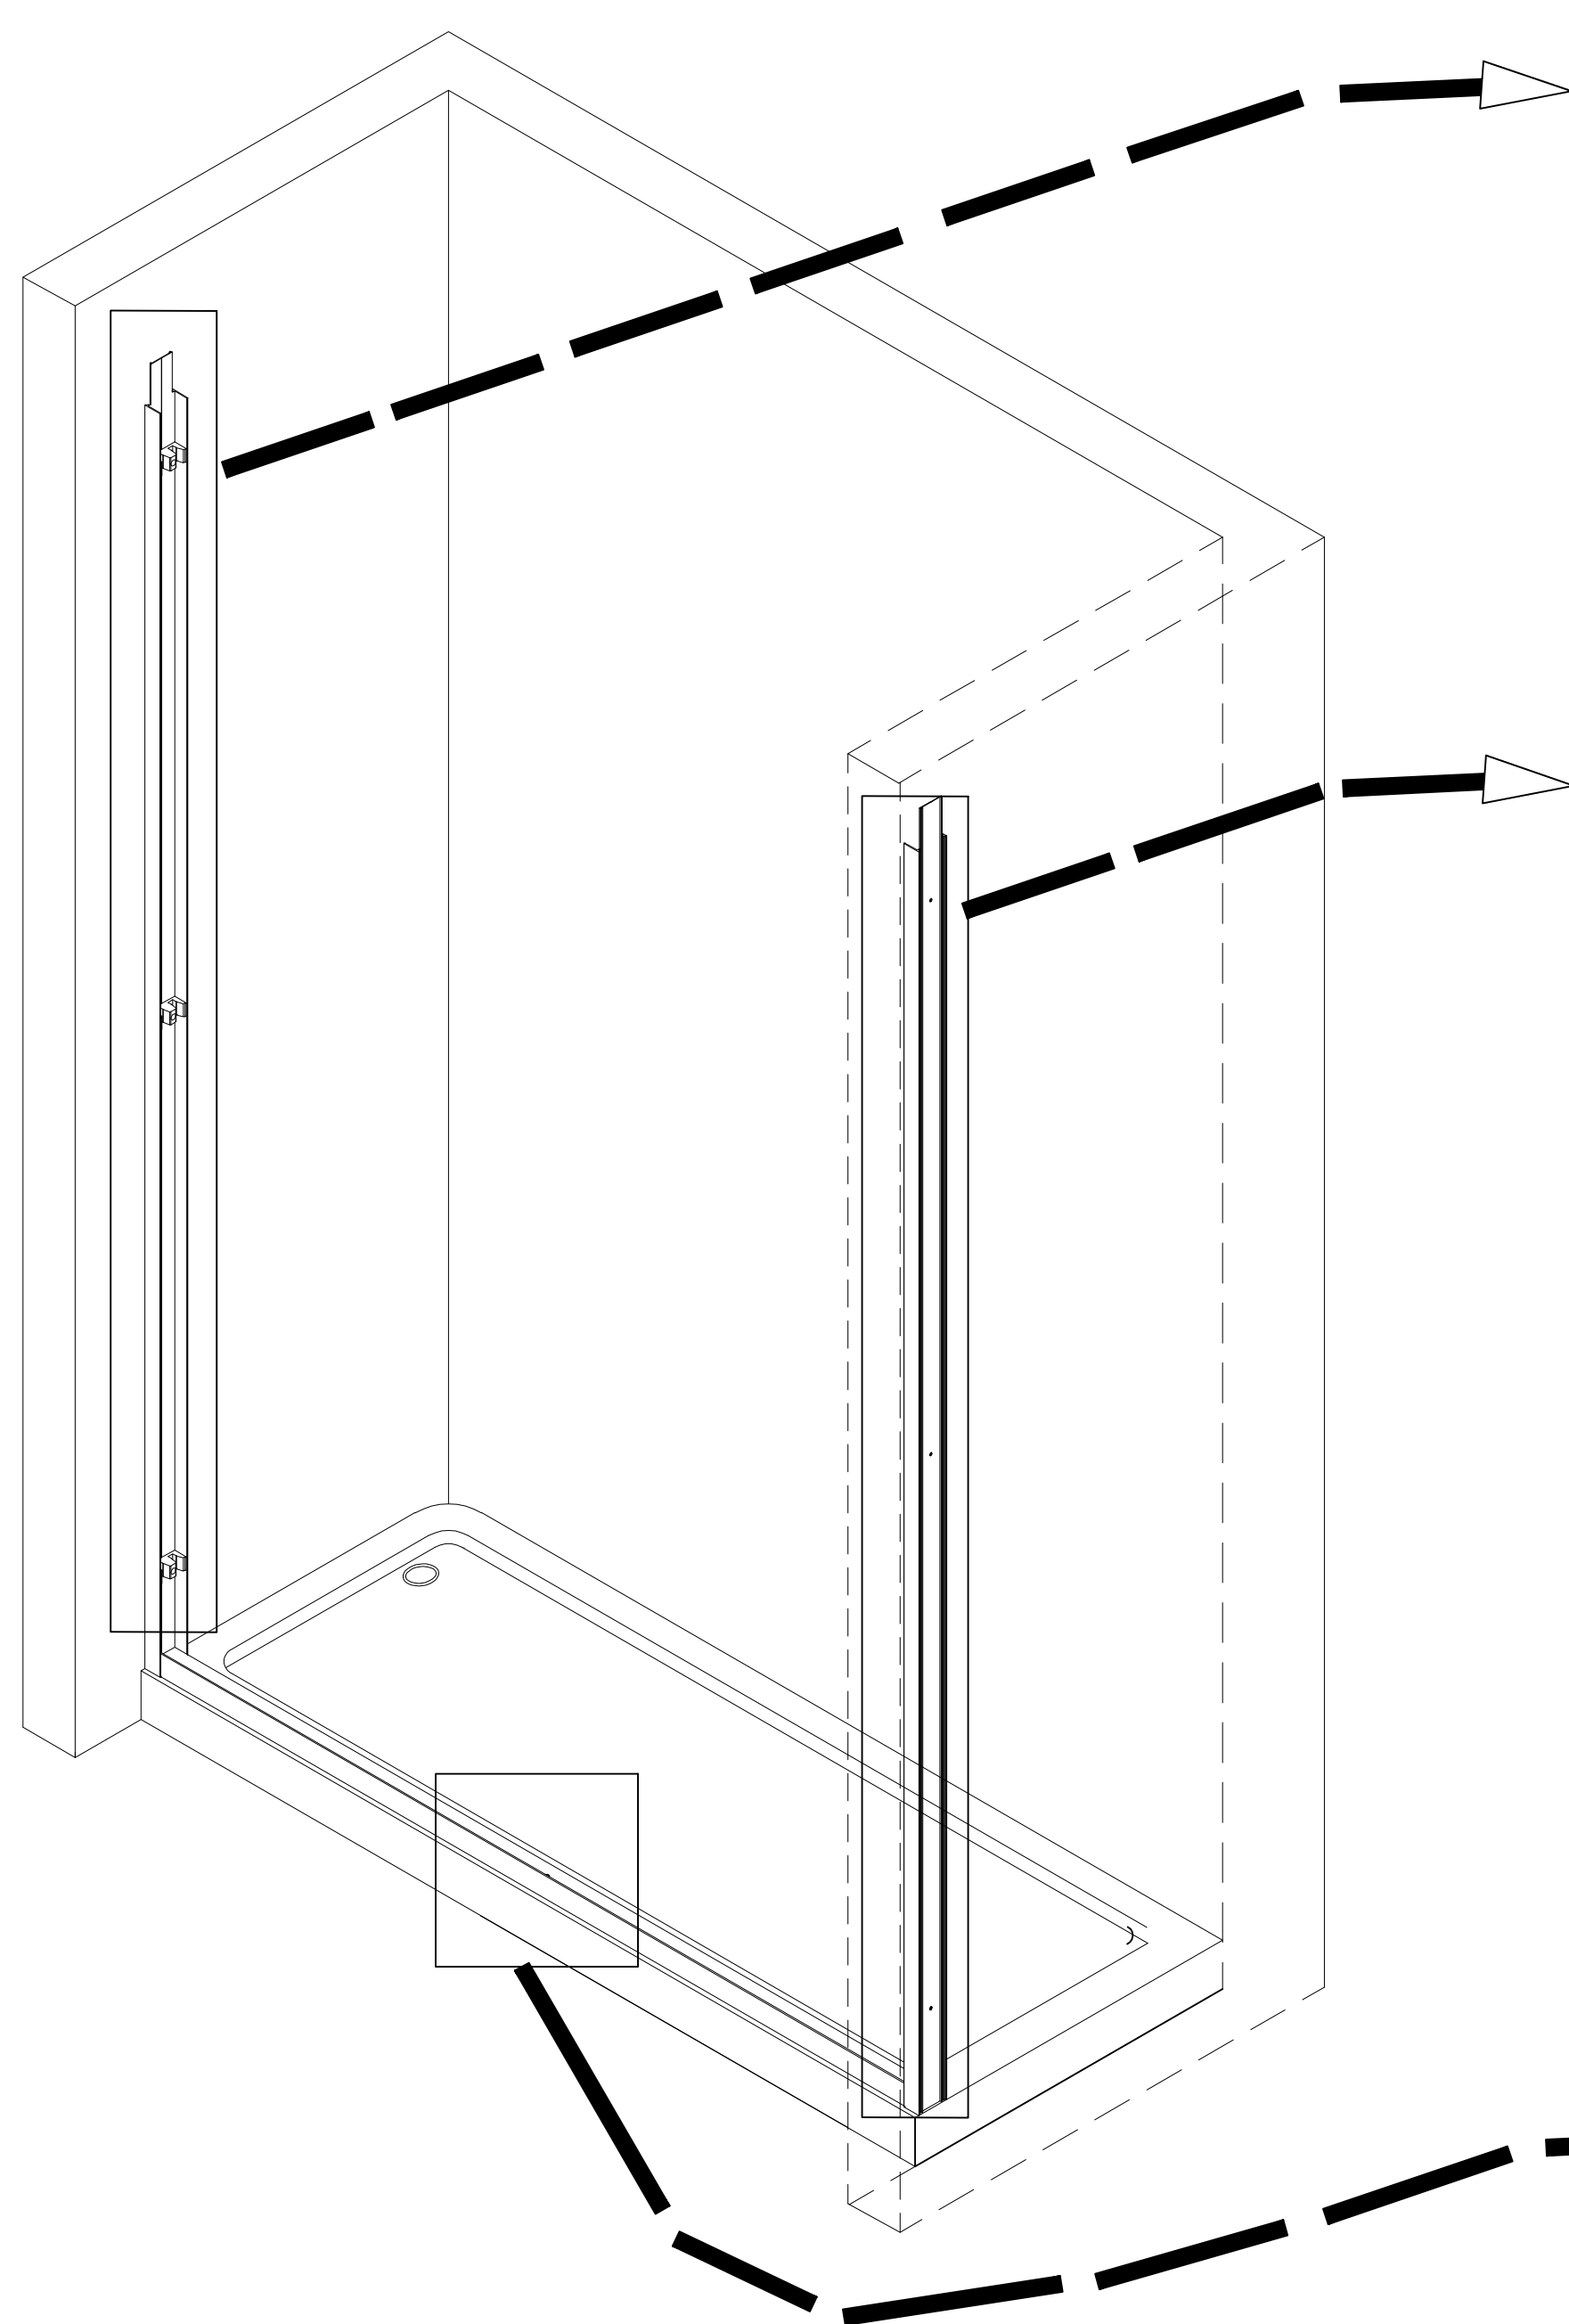

295 Shower Door Instruction Guide

Detailed Diagram

PART LIST

Check all parts according to the list before assembly . Feel free to contact with us if you need assistance .

					
Top Track Cover(2 pcs)	Wall Anchor6*1"(7 pcs)	Self-Tapping Screws (4*40) (6 pcs)	O Shap Rubber(4 pcs)	Glass Profile(2 pcs)	Active Panel(2 pcs)
					
Bottom Ruing Track(1 pc)	Self-Tapping Screws (4*20) (1 pc)	O Shap Rubber(2 pcs)	Allen Wrenches(3 pcs)	Bumper Block(2 pcs)	Door Guide (1 pc)
					
Screws(4*10) (2 pcs)	Bumper Block(4 pcs)	Handel(2 pcs)	Roller (4 pcs)	(Left/Right)Anti-dropping Parts(4 pcs)	Top Running Track (1 pc)

Recommended Tools

					
Silicone	Drill	Philips Screw Driver	Pencil	Level	Rubber Mallet
					
Tape Measure	Ø1/4"Drill Bit	Wooden Jam	Hacksaw	Safety Glass	Safety Gloves

Utilize Safety Glasses and Safety Gloves when constructing this shower door

1

2

3

3

4

5

6

5

7

8

9

10

11

12