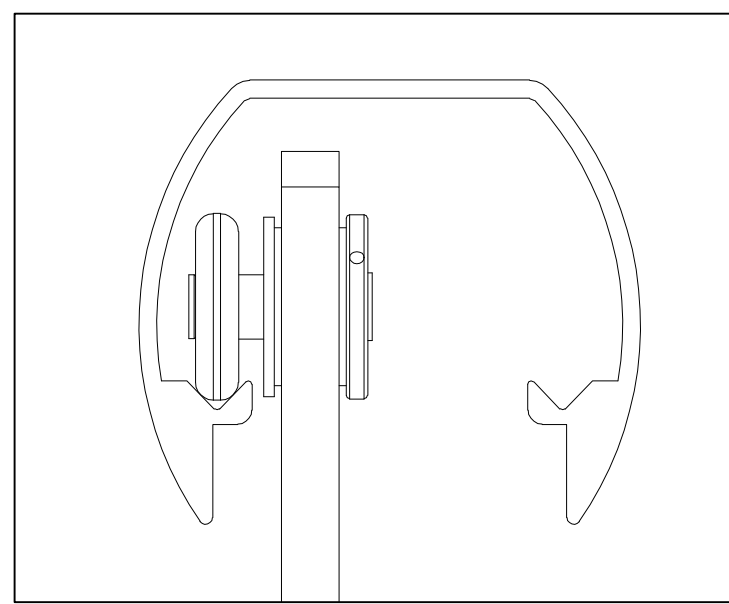

295 Shower Door Instruction Guide

Detailed Diagram

PART LIST

Check all parts according to the list before assembly . Feel free to contact with us if you need assistance .

					
Top Track Cover(2 pcs)	Wall Anchor6*1"(7 pcs)	Self-Tapping Screws (4*40) (6 pcs)	O Shap Rubber(4 pcs)	Glass Profile(2 pcs)	Active Panel(2 pcs)
					
Bottom Ruing Track(1 pc)	Self-Tapping Screws (4*20) (1 pc)	O Shap Rubber(2 pcs)	Allen Wrenches(3 pcs)	Bumper Block(2 pcs)	Door Guide (1 pc)
					
Screws(4*10) (2 pcs)	Bumper Block(4 pcs)	Handel(2 pcs)	Roller (4 pcs)	(Left/Right)Anti-dropping Parts(4 pcs)	Top Running Track (1 pc)

1

2

3

3

4

5

6

5