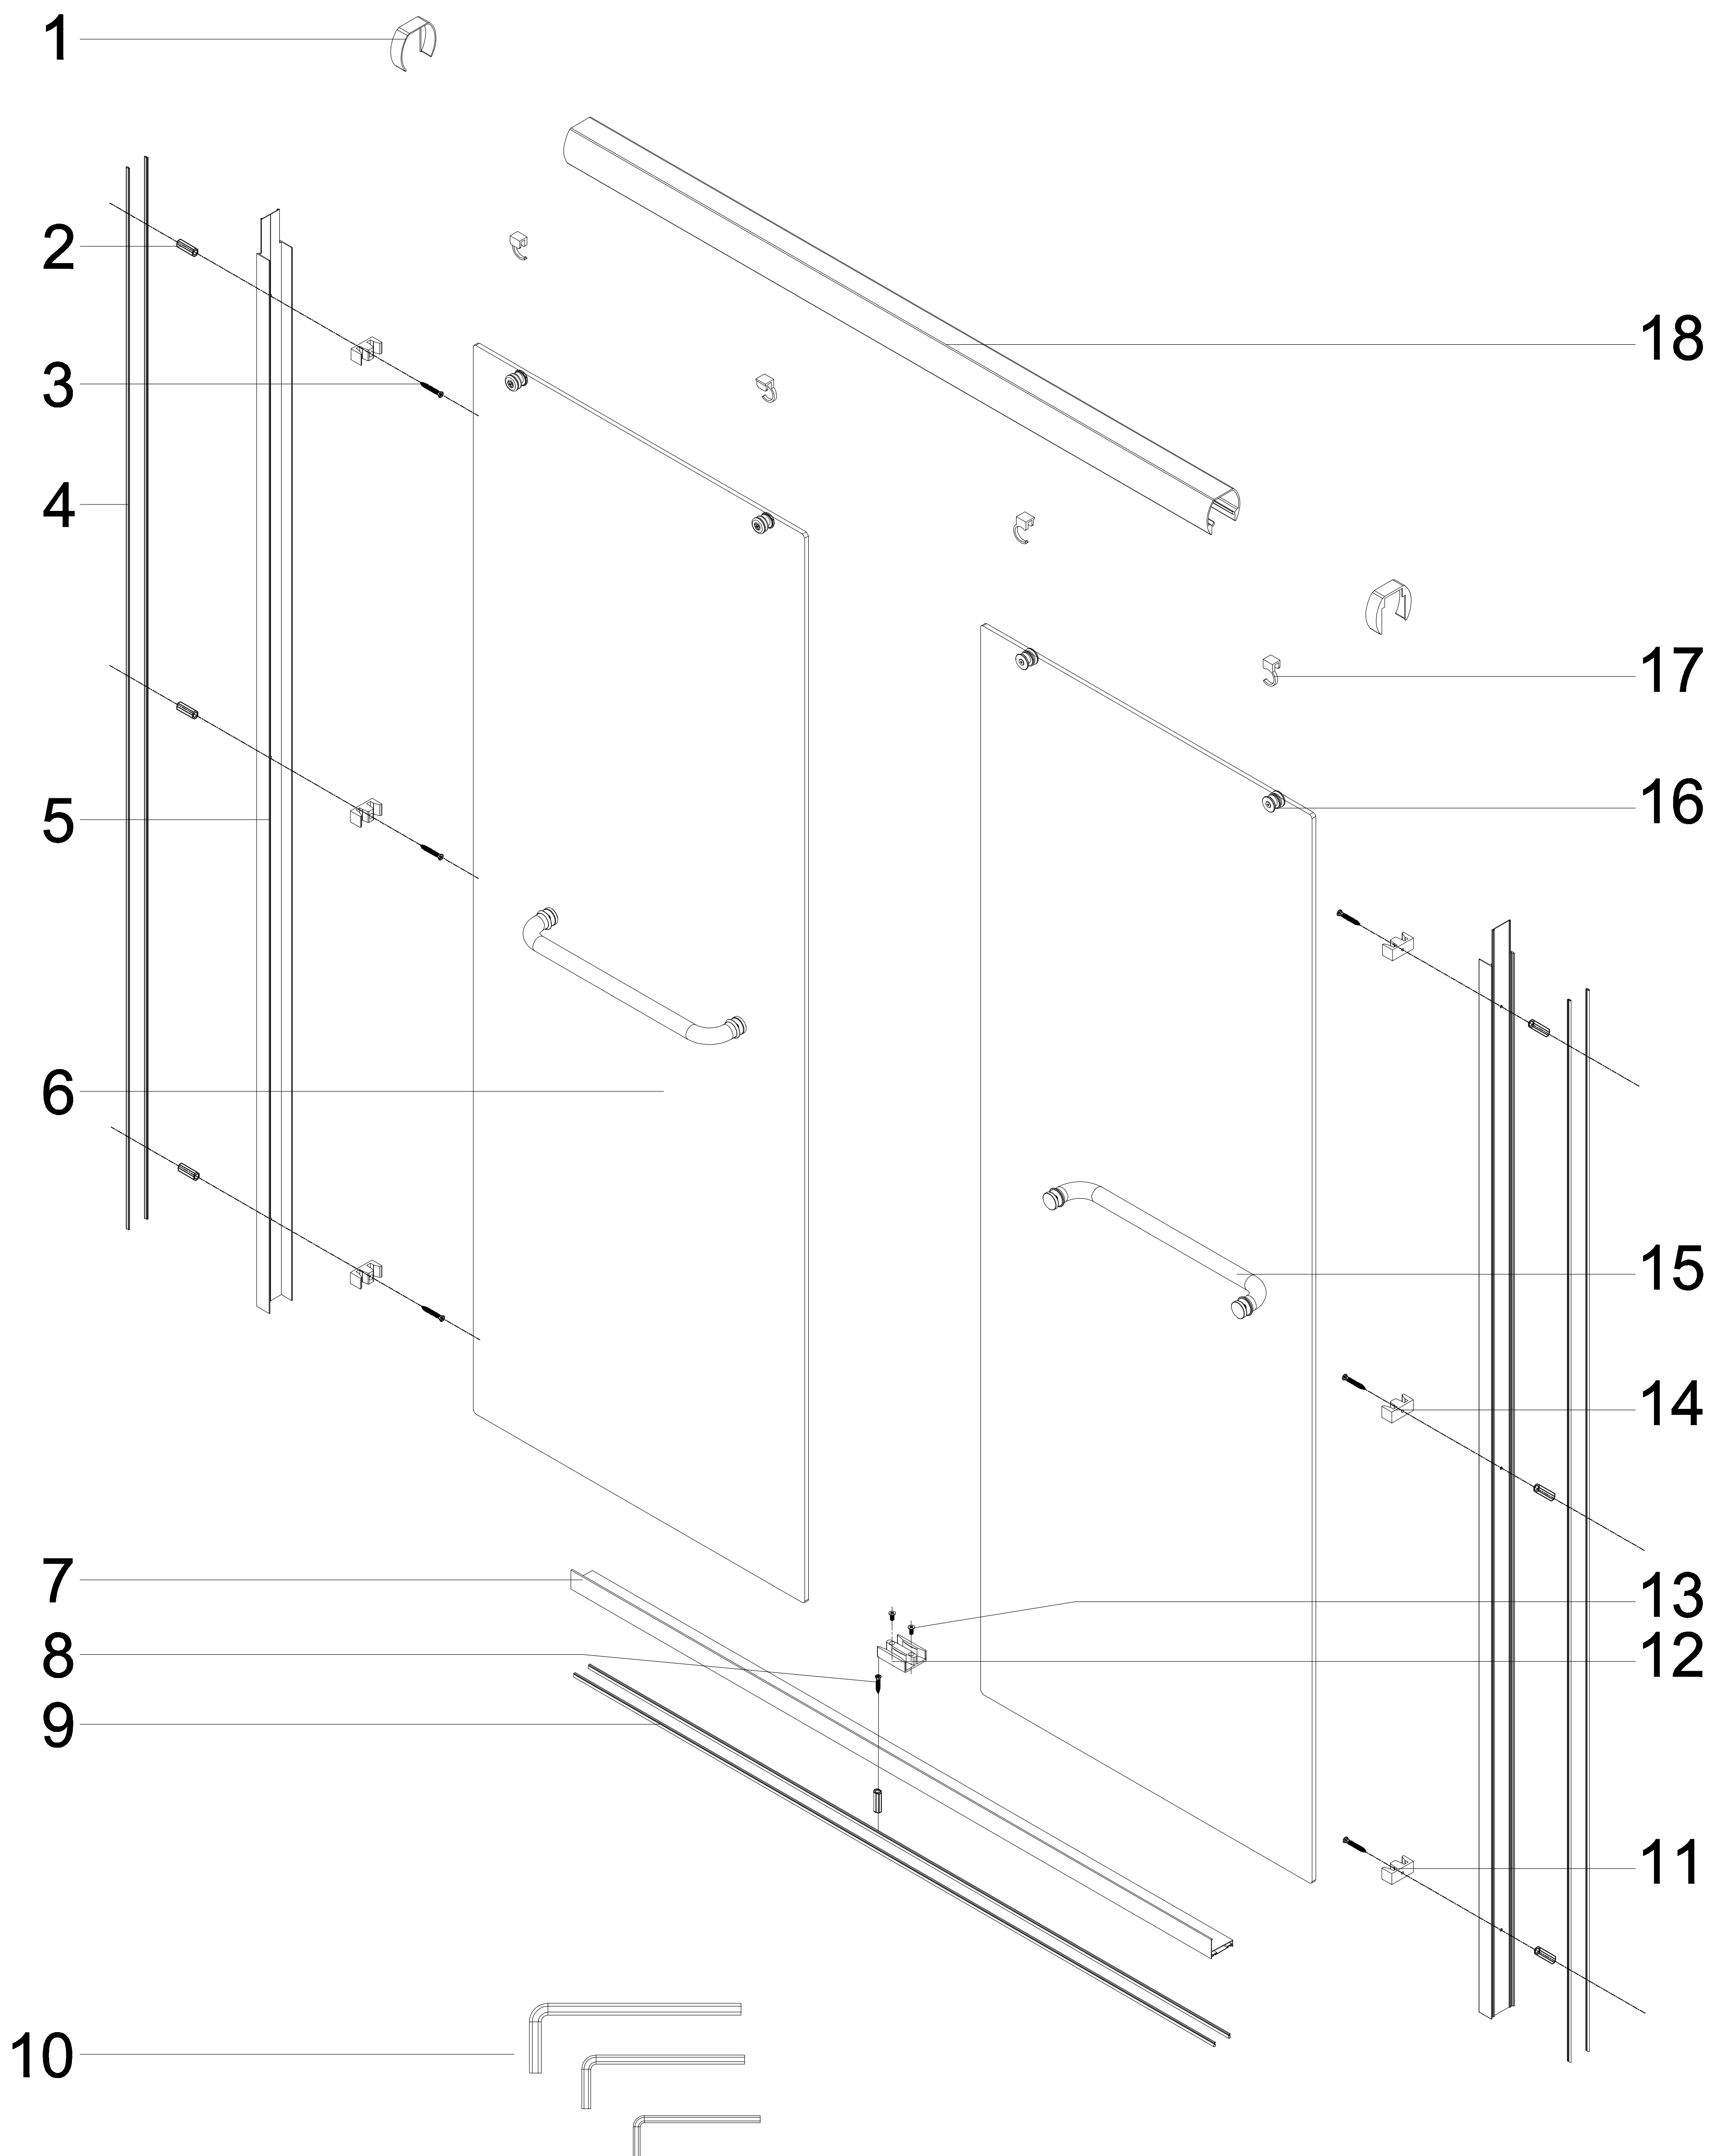

295 Shower Door Instruction Guide

Detailed Diagram

PART LIST

Check all parts according to the list before assembly . Feel free to contact with us if you need assistance .

					
Top Track Cover(2 pcs)	Wall Anchor6*1"(7 pcs)	Self-Tapping Screws (4*40) (6 pcs)	O Shap Rubber(4 pcs)	Glass Profile(2 pcs)	Active Panel(2 pcs)
					
Bottom Ruing Track(1 pc)	Self-Tapping Screws (4*20) (1 pc)	O Shap Rubber(2 pcs)	Allen Wrenches(3 pcs)	Bumper Block(2 pcs)	Door Guide (1 pc)
					
Screws(4*10) (2 pcs)	Bumper Block(4 pcs)	Handel(2 pcs)	Roller (4 pcs)	(Left/Right)Anti-dropping Parts(4 pcs)	Top Running Track (1 pc)

Recommended Tools

					
Silicone	Drill	Philips Screw Driver	Pencil	Level	Rubber Mallet
					
Tape Measure	Ø1/4"Drill Bit	Wooden Jam	Hacksaw	Safety Glass	Safety Gloves

Utilize Safety Glasses and Safety Gloves when constructing this shower door

1

2

3

3

4

5

6

5

7

8

9

10

11

12