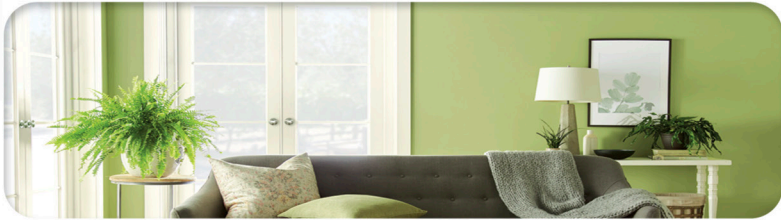

Leaf Green  1123

Lavender Basket  1154

Jade  1201

Tile Red  1108

Also available in Brilliant White 1000 & Black 1212

LUXURIOUS STYLE

Pearl 1206

Lychee White 1209