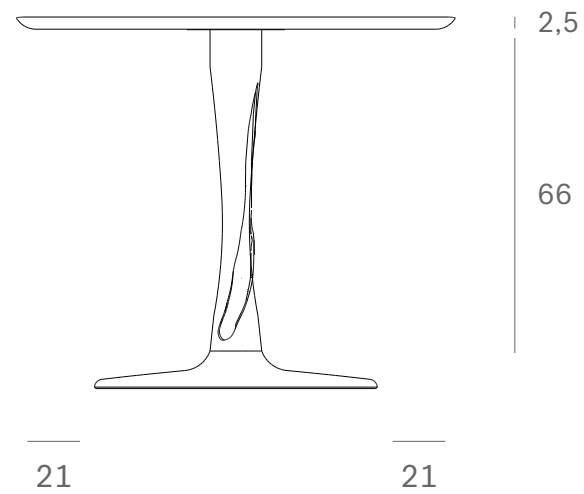

*Ethnicraft*

50013 - Oak Torsion black dining table - Dimensions (cm)

*Ethnicraft*

50013 - Oak Torsion black dining table - Dimensions (inches)