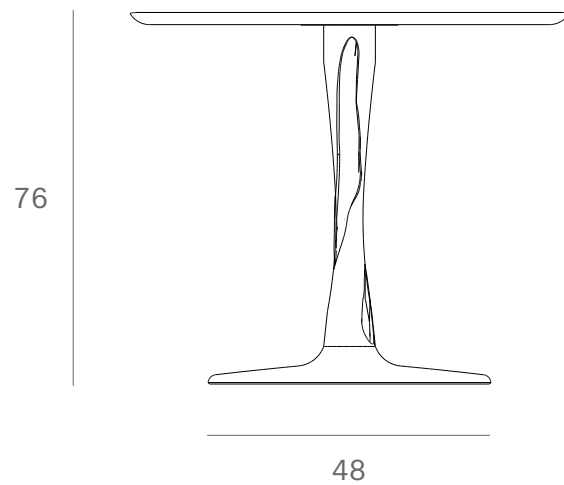

*Ethnicraft*

50013 - Oak Torsion black dining table - Dimensions (cm)

*Ethnicraft*

50013 - Oak Torsion black dining table - Dimensions (inches)