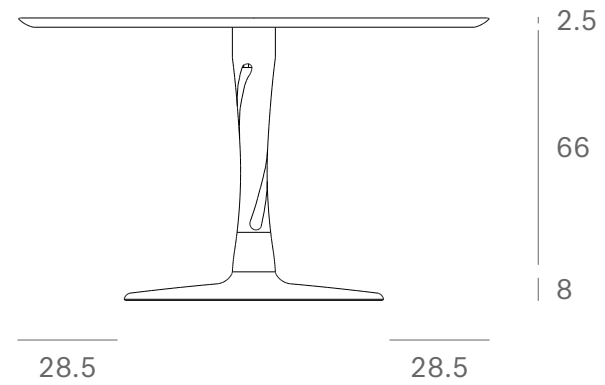

*Ethnicraft*

50012 - Oak Torsion black dining table - Dimensions (cm)

*Ethnicraft*

50012 - Oak Torsion black dining table - Dimensions (inches)