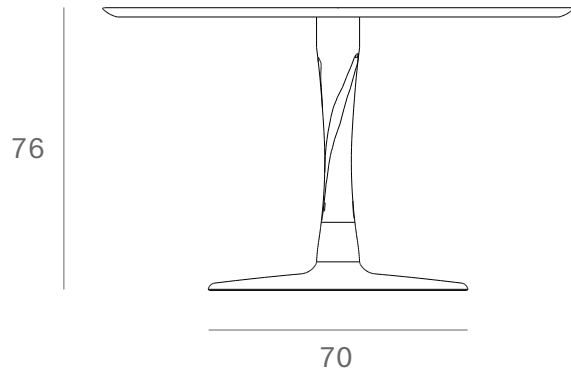

*Ethnicraft*

50012 - Oak Torsion black dining table - Dimensions (cm)

*Ethnicraft*

50012 - Oak Torsion black dining table - Dimensions (inches)