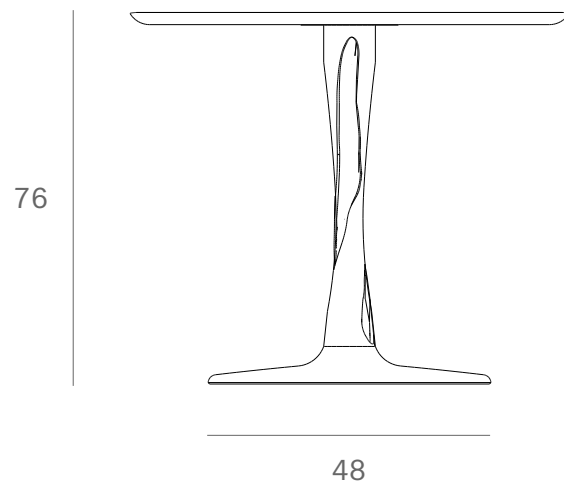

*Ethnicraft*

50018 - Oak Torsion black dining table - Dimensions (cm)

*Ethnicraft*

50018 - Oak Torsion black dining table - Dimensions (inches)