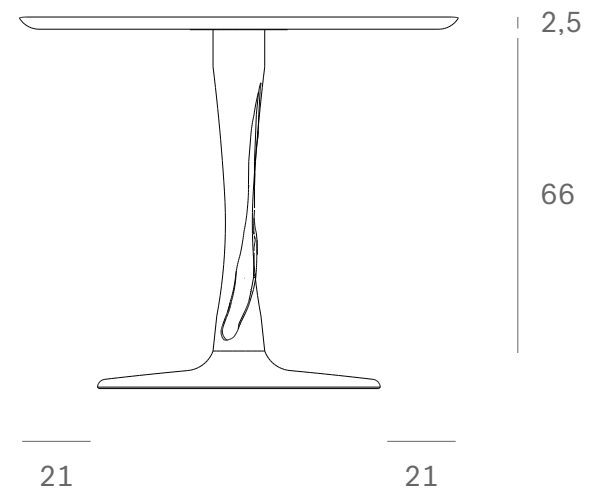

*Ethnicraft*

50018 - Oak Torsion black dining table - Dimensions (cm)

*Ethnicraft*

50018 - Oak Torsion black dining table - Dimensions (inches)