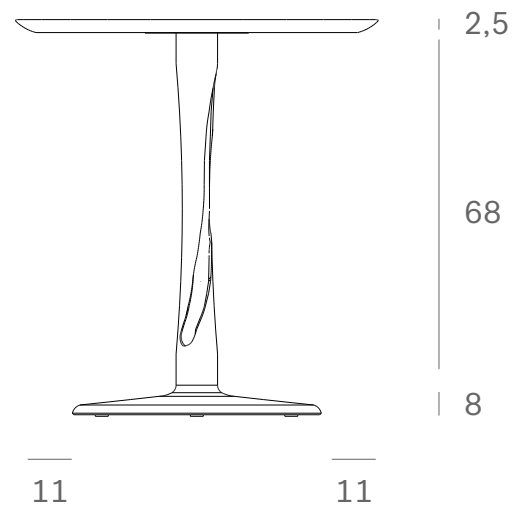

*Ethnicraft*

50017 - Oak Torsion dining table - Dimensions (cm)

*Ethnicraft*

50017 - Oak Torsion dining table - Dimensions (inches)