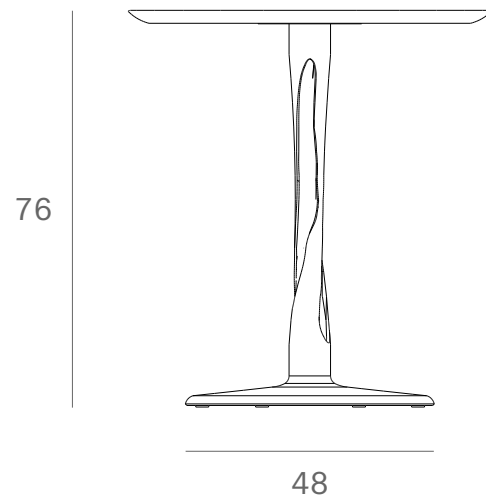

*Ethnicraft*

50017 - Oak Torsion dining table - Dimensions (cm)

*Ethnicraft*

50017 - Oak Torsion dining table - Dimensions (inches)