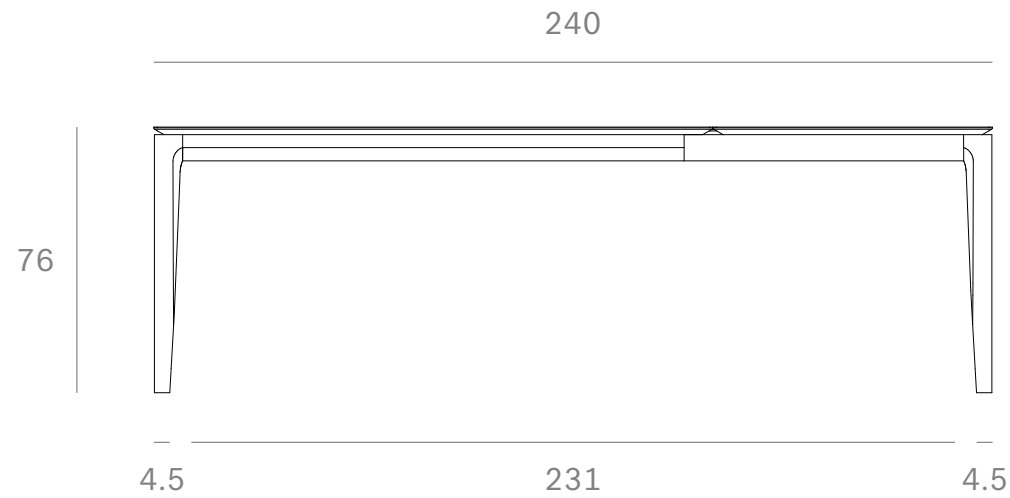

Ethnicraft

10151 - Teak Bok Extendable Dining table - Dimensions (cm)

Ethnicraft

10151 - Teak Bok Extendable Dining table - Dimensions (inches)