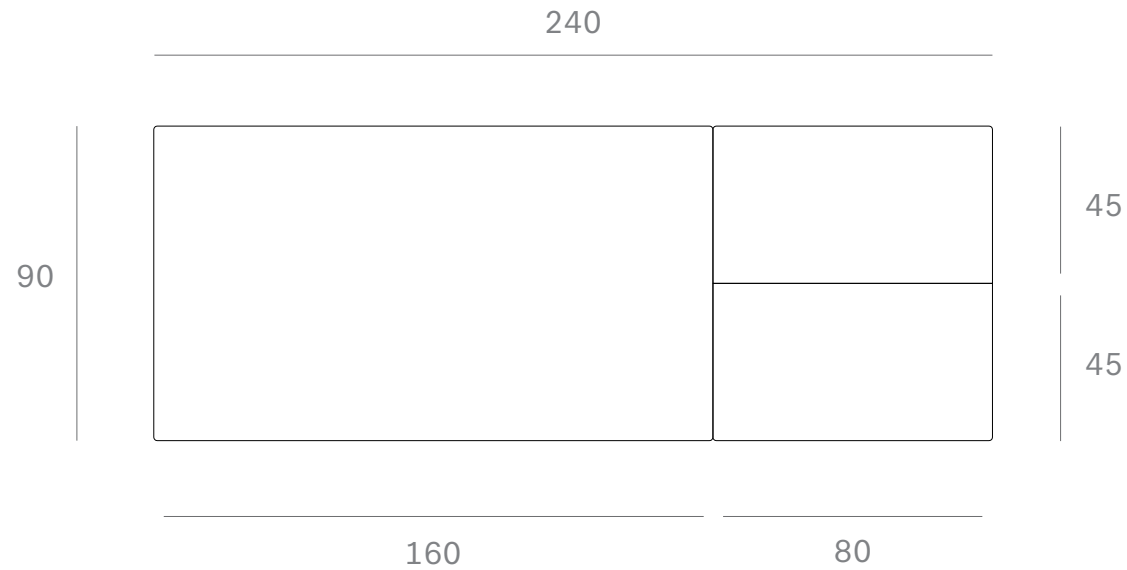

Ethnicraft

10151 - Teak Bok Extendable Dining table - Dimensions (cm)

Ethnicraft

10151 - Teak Bok Extendable Dining table - Dimensions (inches)