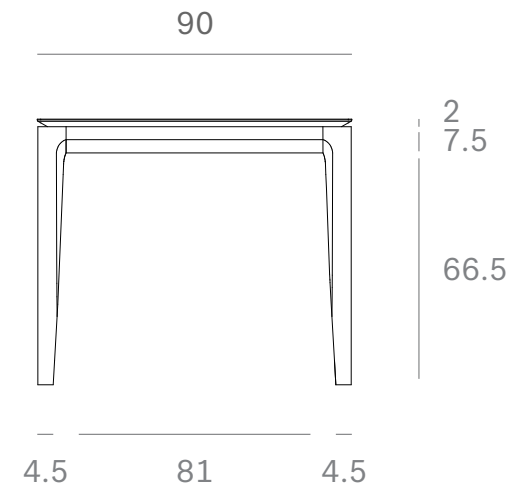

Ethnicraft

10151 - Teak Bok Extendable Dining table - Dimensions (cm)

Ethnicraft

10151 - Teak Bok Extendable Dining table - Dimensions (inches)