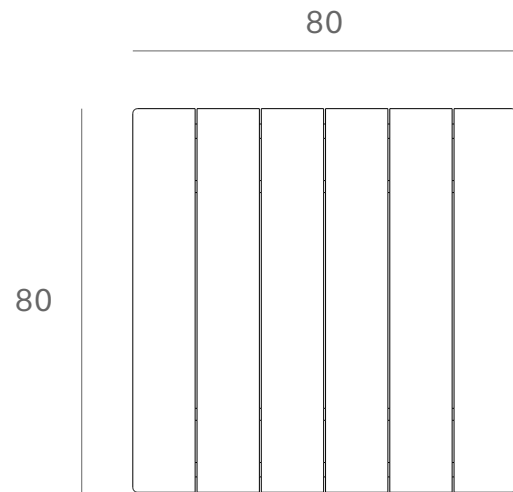

*Ethnicraft*

10296 - Teak Bok outdoor dining table - Dimensions (cm)

*Ethnicraft*

10296 - Teak Bok outdoor dining table - Dimensions (inches)