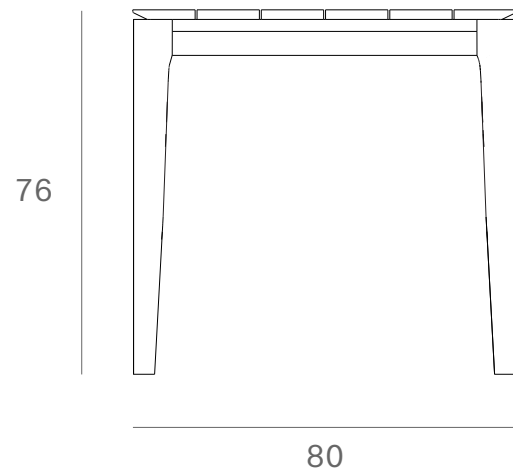

*Ethnicraft*

10296 - Teak Bok outdoor dining table - Dimensions (cm)

*Ethnicraft*

10296 - Teak Bok outdoor dining table - Dimensions (inches)