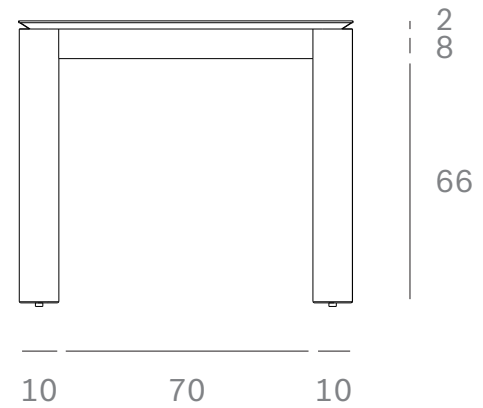

*Ethnicraft*

51943 - Oak Slice extendable dining table - Dimensions (cm)

*Ethnicraft*

51943 - Oak Slice extendable dining table - Dimensions (inches)