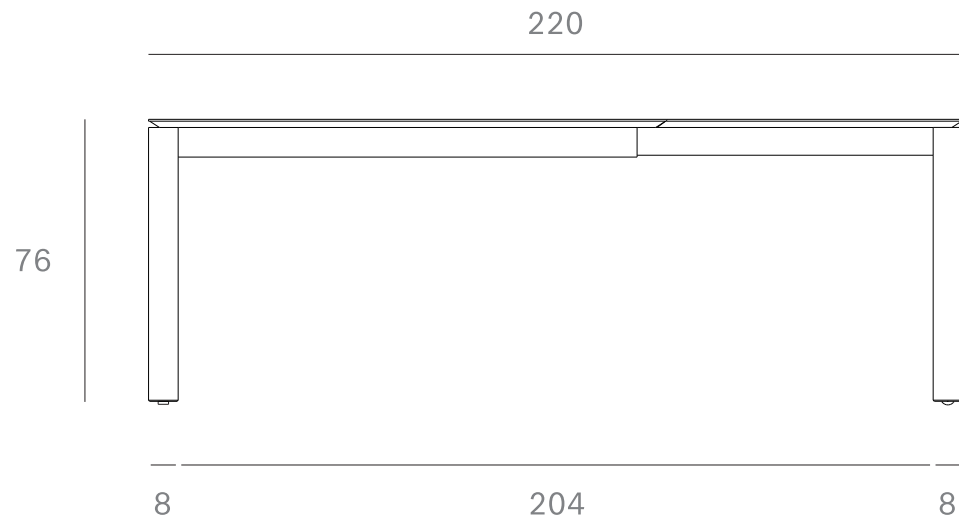

*Ethnicraft*

51942 - Oak Slice Extendable Dining Table - Dimensions (cm)

*Ethnicraft*

51942 - Oak Slice Extendable Dining Table - Dimensions (inches)