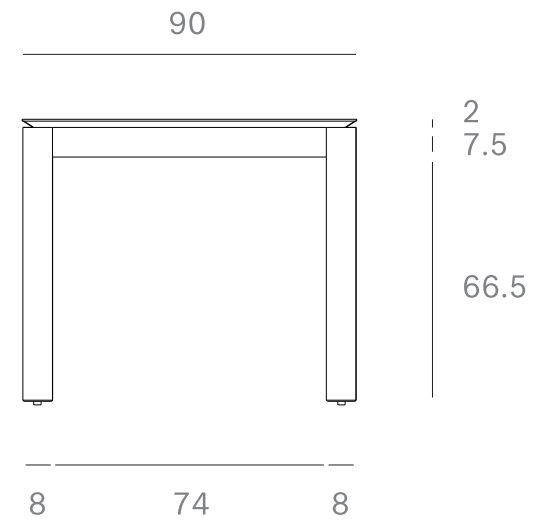

*Ethnicraft*

51942 - Oak Slice Extendable Dining Table - Dimensions (cm)

*Ethnicraft*

51942 - Oak Slice Extendable Dining Table - Dimensions (inches)