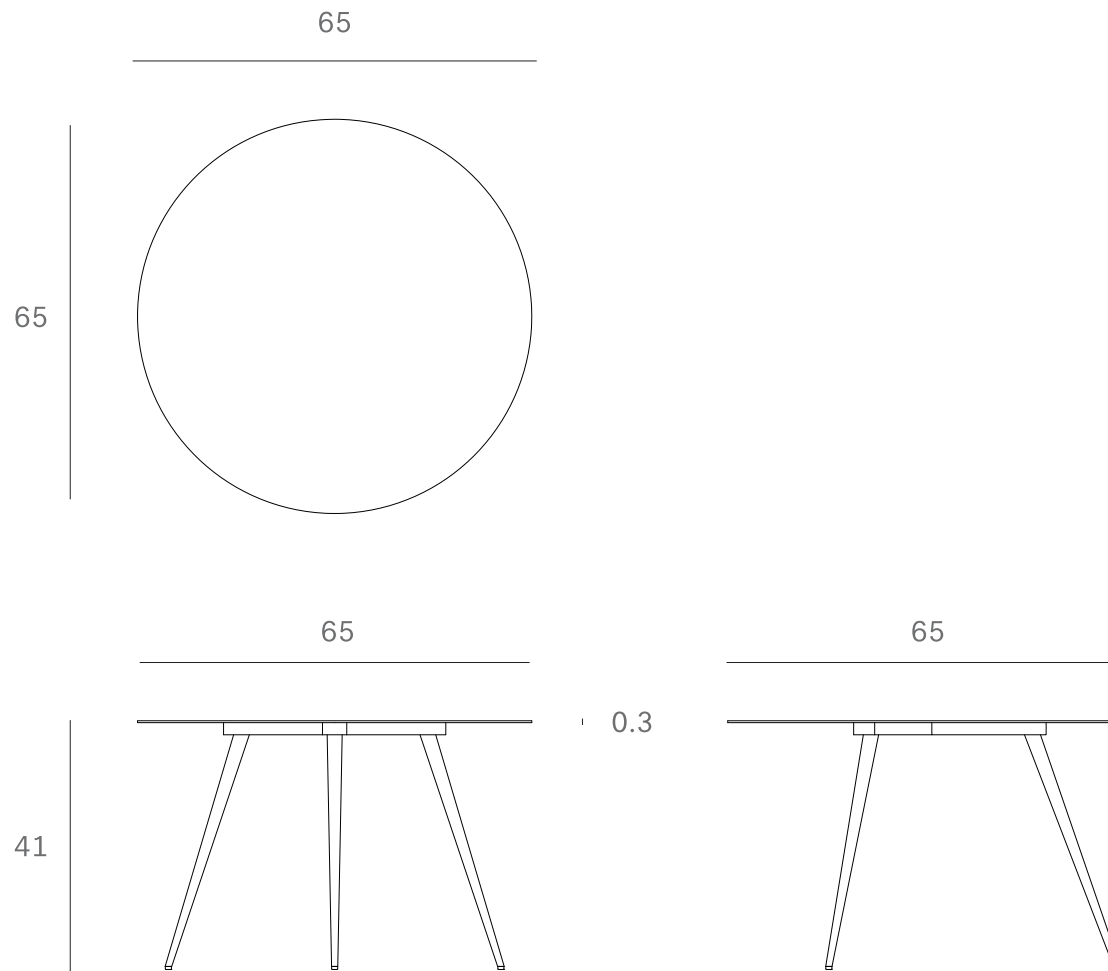

*Ethnicraft*

25906- Texture Luna coffee table lava linear whisky - Dimensions (cm)

*Ethnicraft*

25906 - Texture Luna coffee table lava linear whisky - Dimensions (inches)