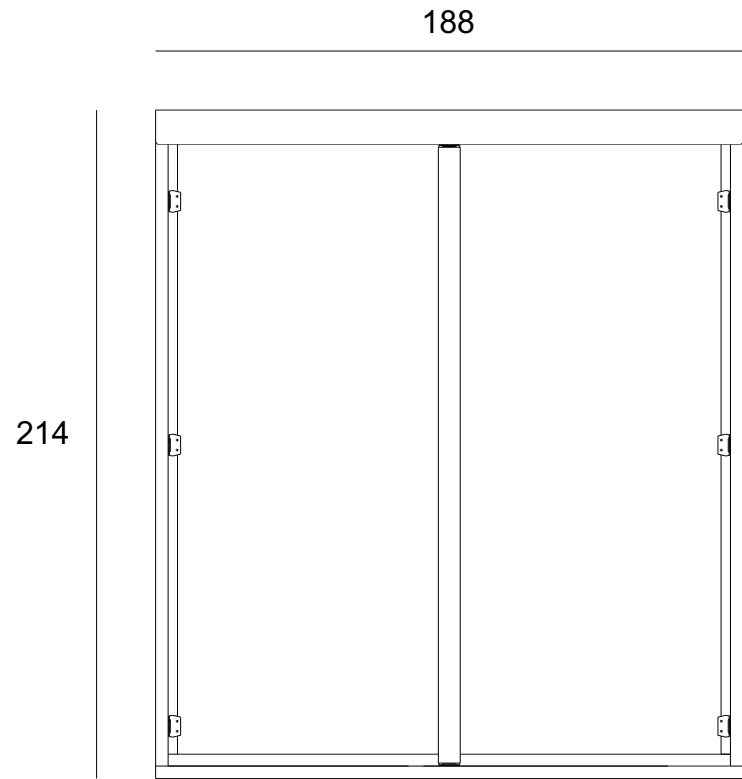

Ethnicraft

Revive bed - mattress 180x200 - without slats - removable cover - Dimensions (cm)

Ethnicraft

Revive bed - mattress 180x200 - without slats - removable cover - Dimensions (inches)