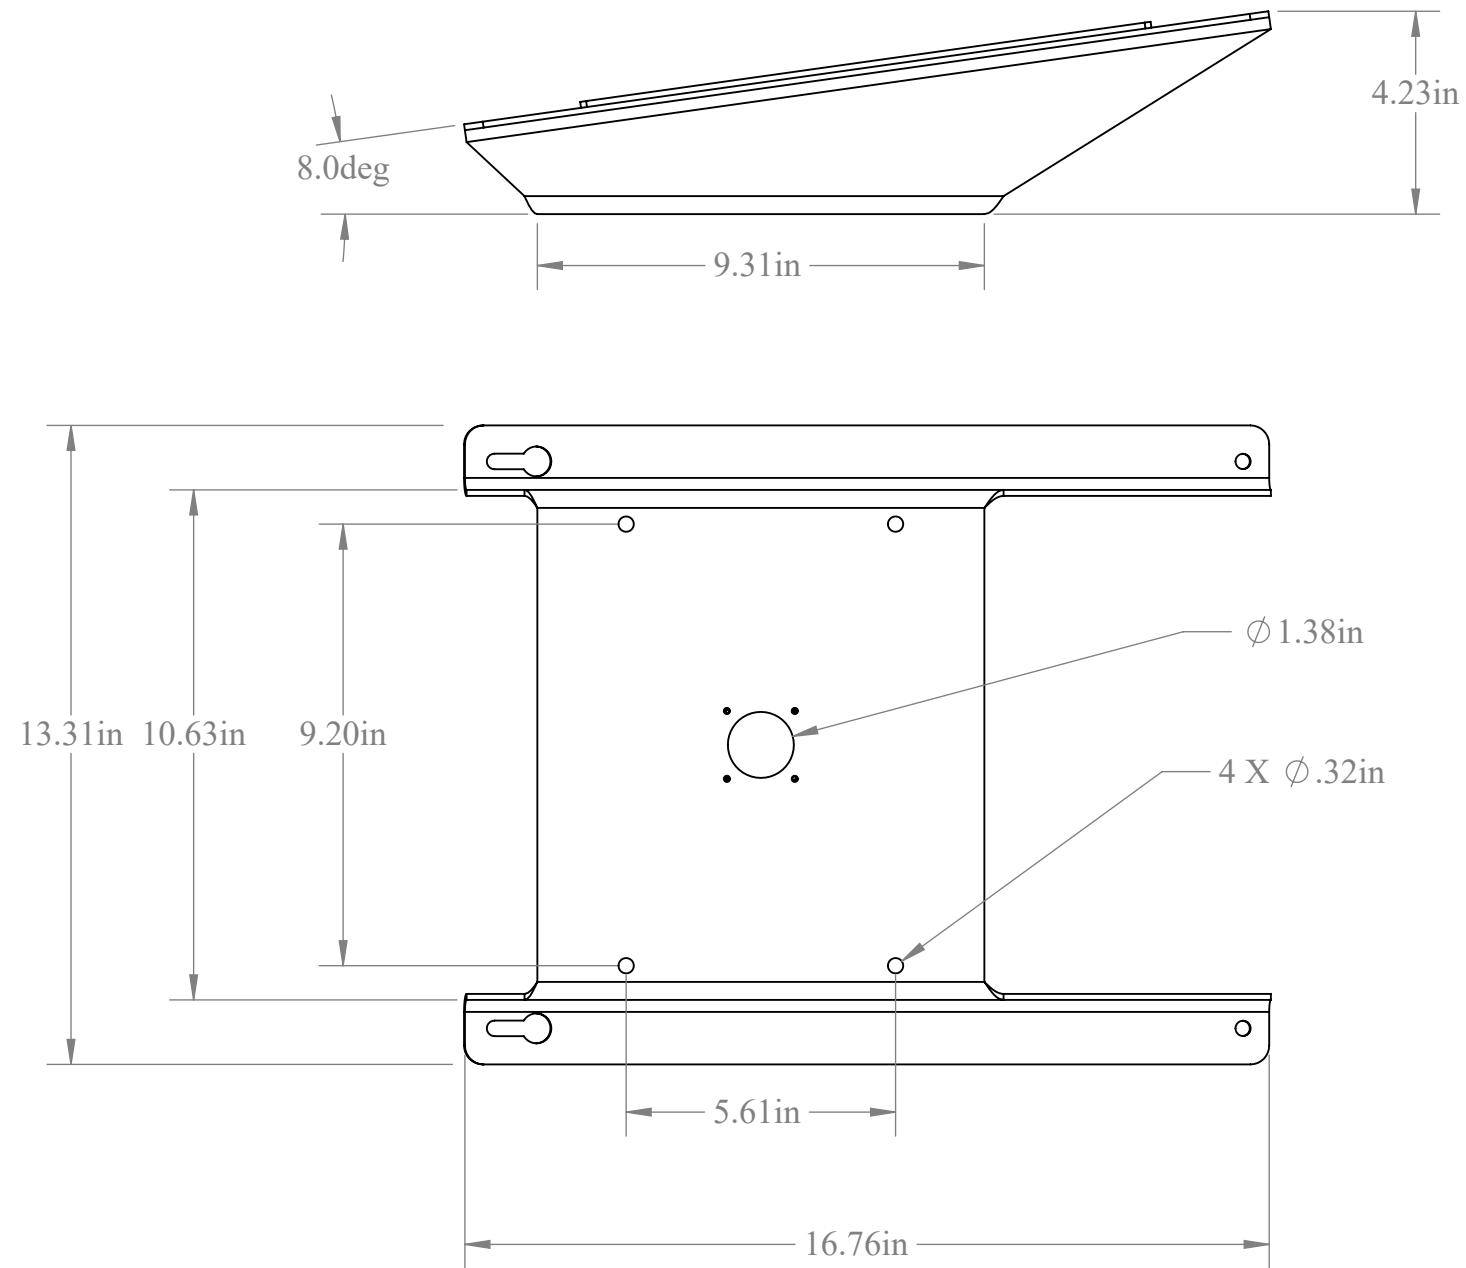

Notes:

1. Scale 1:4
2. Please note that some dimensions may not be shown
3. Starlink High Performance antenna not shown

SVSLWB

For help e-mail
info@seaviewglobal.com
ph. 1-800-655-7922